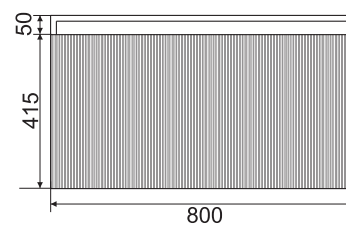

Brushed Nickel

\$149.00

Price:

\$ 2410.00

Featuring Rimini 1000 in Rain Forest

Range:
Rimini-1000

Description:
Wall hung vanity with 1 drawer
and solid surface basin
Dimensions: 990 x 495 x 450
Available in 600mm, 800mm, 1000mm,
1200mm, 1400mm and 1500mm