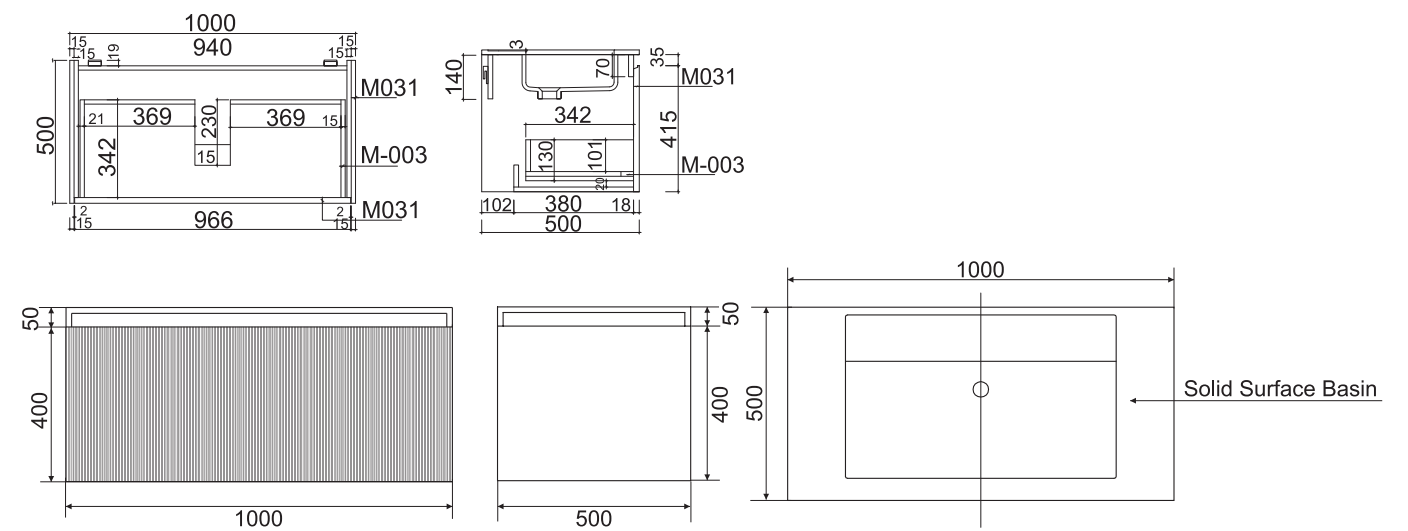

Brushed Nickel

\$149.00

Price:

\$ 2695.00

Featuring Rimini 1200 in Potter's Clay

Range:
Rimini-1200

Description:
Wall hung vanity with 2 drawers
and solid surface basin
Dimensions: 1190 x 495 x 450
Available in 600mm, 800mm, 1000mm,
1200mm, 1400mm and 1500mm