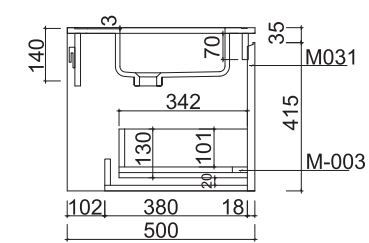

Price:

$ 2410.00