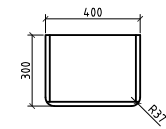

Price:

$ 1100.00