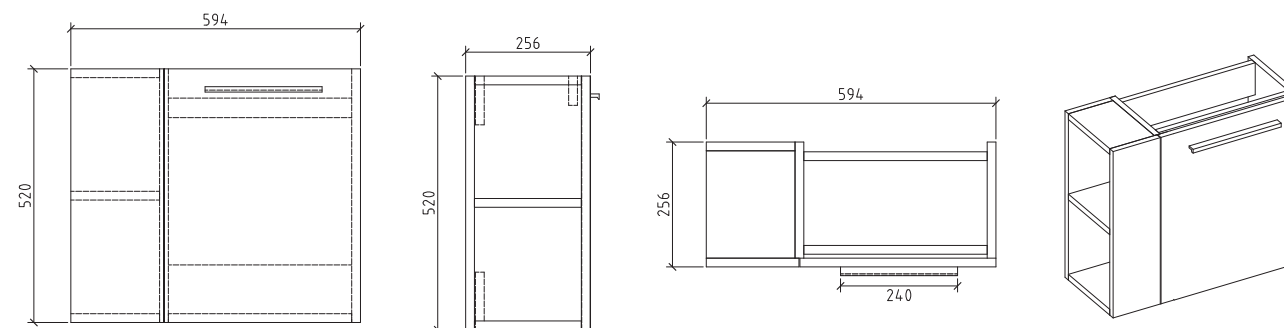

Range:
MARIA-600-WO

Description:
Designed for small space wall hung vanity with soft close door, open shelves and solid surface basin.
Dimension: 600 x 256 x 520

Vanity finishes:
White Oak II

1. **Specification**
2. Easyfix installation system
   - Blum soft close door with two open shelves
   - Solid surface vanity top in semi gloss with integrated basin and overflow
   - One tap hole option
   - Premium E0 grade water resistant materials
   - White Oak cabinet features matching white oak interior.
   - Chrome plug and waste included

Basin finishes:
Semi Gloss White
Solid Surface

Pop up waste colour options:

Chrome	Matt White	Brushed Gun Metal	Matt Black	Brushed Brass	Brushed Nickel
Included	$149.00	$149.00	$149.00	$149.00	$149.00

Price:
$ 780.00