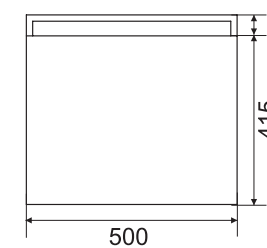

Brushed Nickel

\$149.00

Price:

\$ 2000.00

Featuring Rimini 800 in Potter's Clay

Range:
Rimini-800

Description:
Wall hung vanity with 1 drawer
and solid surface basin
Dimensions: 790 x 495 x 450
Available in 600mm, 800mm, 1000mm,
1200mm, 1400mm and 1500mm