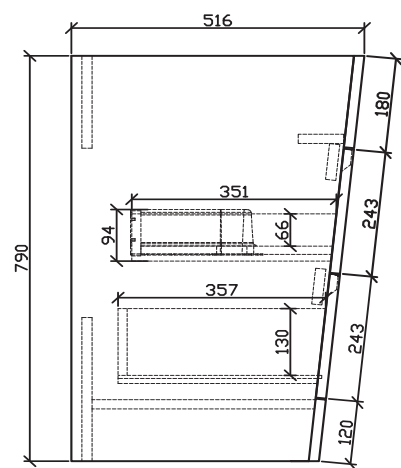

PIRAMID

Range:
PIR-800-WO

Description:
Popular human body shape inspired floor standing vanity with two soft close drawers and solid surface top. Dimensions: 800 x 520 x 800 Available in 650mm and 800mm

Vanity finishes:

White Oak

Specification

- Easyfix installation system
- Full extension soft close drawers
- Solid surface vanity top in semi gloss with integrated basin and overflow
- Center bowl configuration
- One tap hole option
- Stylish fingerpull recess to open
- Premium E0 grade water resistant materials
- White Oak cabinet features matt white interior
- Chrome plug and waste included

Basin finishes:

Semi Gloss White

Solid Surface

Pop up waste colour options:

Chrome	Matt White	Brushed Gun Metal	Matt Black	Brushed Brass	Brushed Nickel
Included	$149.00	$149.00	$149.00	$149.00	$149.00

Price:
$ 1570.00

Showcasing Piramid vanity in White Oak