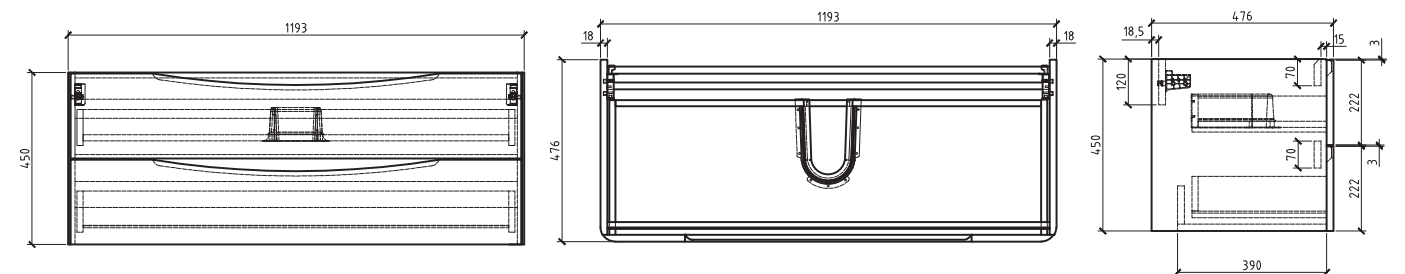

Price:

\$ 1740.00

PROSPERO

Showcasing Prospero vanity in Burgundy

Range:
 Pros-1200-L-BU (left)
 Pros-1200-L-GW (left)
 Pros-1200-R-BU (Right)

Description:
 Sophisticated design of the wall hung vanity with gorgeous large drawers and solid surface basin.
 Dimensions: 1200 x 480 x 450