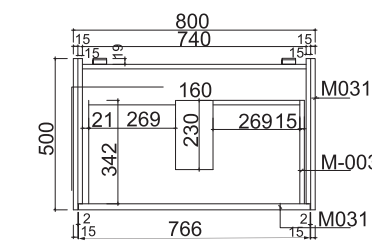

Price:

$ 2410.00