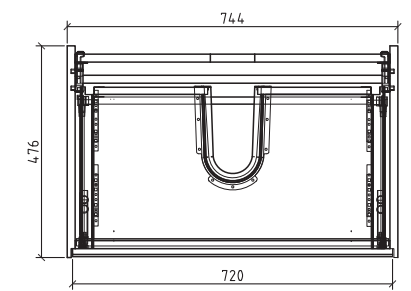

Price:

\$ 1490.00

Showcasing Prado 900 in Maple Oak

Range:
PRD-900W-GW
PRD-900W-MO

Description:
European design wall hung vanity with 1 external and 1 inner soft close premium drawers and solid surface basin.
Dimensions: 900 x 480 x 450
Available in 750mm, 900mm and 1200mm