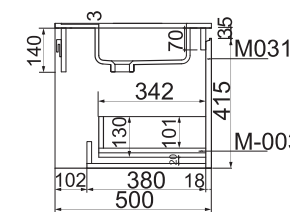

Brushed Nickel

\$149.00

Price:

\$ 2000.00

Featuring Rimini 800 in Potter's Clay

Range:
Rimini-800

Description:
Wall hung vanity with 1 drawer
and solid surface basin
Dimensions: 790 x 495 x 450
Available in 600mm, 800mm, 1000mm,
1200mm, 1400mm and 1500mm