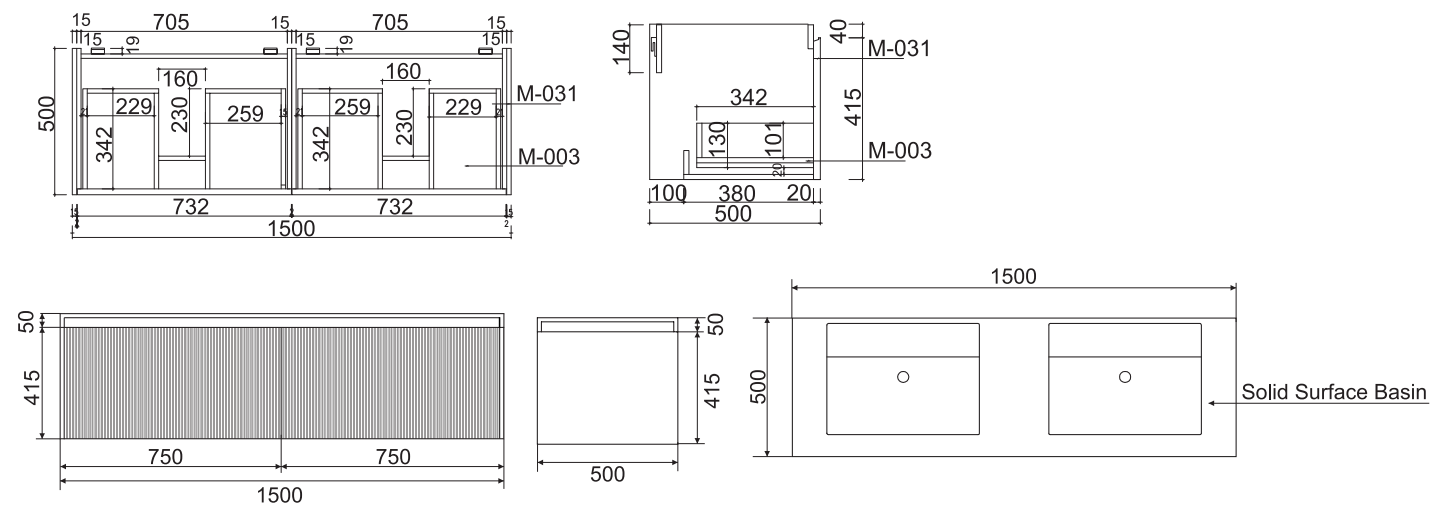

Range:
Rimini-1500

Description:
Wall hung vanity with 2 drawers
and solid surface basin
Dimensions: 1500 x 495 x 450
Available in 600mm, 800mm, 1000mm,
1200mm, 1400mm and 1500mm

Vanity finishes:
Rain Forest
Potter's Clay

Specification

- Premium Soft Close runners
- Full extension drawer runners
- Thin Cultured marble basin,
  no tap hole configuration
- Requires 32 mm waste with overflow
- Smart inner drawer

Basin finishes:
Matt White
Solid Surface

Pop up waste colour options:

Solid surface	Chrome	Matt White	Brushed Gun Metal
Included	$149.00	$149.00	$149.00
Matt Black	Brushed Brass (PVD)	Brushed Nickel	
$149.00	$149.00	$149.00	

Price:
$ 4060.00