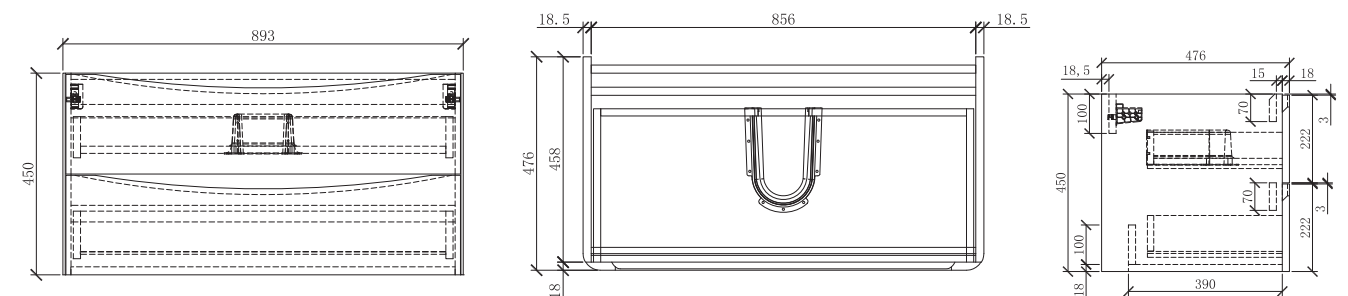

Price:

\$ 1530.00

Showcasing Ancona 1200 in Gloss White

Range:

ANC-1200W-GW
ANC-1200W-WO
ANC-1200W-RW

Description:

European design wall hung vanity with 2 soft close premium drawers and solid surface basin.
Dimensions: 1200 x 480 x 450
Available in 600mm, 900mm and 1200mm