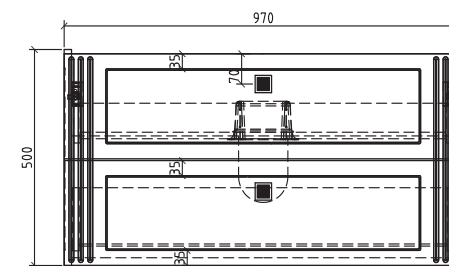

ATRIA DE LUXE II

Range:
ATR-1000-DRAW-GB
ATR-1000-DRAW-GW

Description:
Popular with interior designers and high end homes, made in Europe wall hung or floor standing vanity with two Blum soft close drawers and ceramic top.
Dimensions: 1000 x 440 x 500

Vanity finishes:

Gloss White

Gloss Black

Basin finishes:

Semi Gloss White

Ceramic

Specification

- Easyfix installation system
- Full extension Blum soft close drawers.
- Made in Turkey ceramic vanity top in gloss with integrated basin and overflow
- Center bowl configuration
- One tap hole option
- Stylish square metal handles. Made in Italy
- White cabinet features matt white interior, black features matching black interior

Pop up waste colour options:

Chrome	Matt White	Brushed Gun Metal	Matt Black	Brushed Brass	Brushed Nickel
Included	$149.00	$149.00	$149.00	$149.00	$149.00

Price:
$ 3150.00