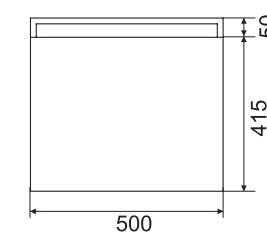

Price:

$ 2410.00