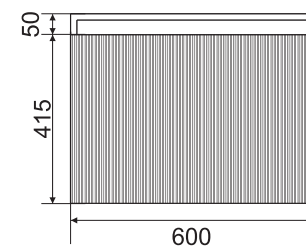

Brushed Nickel

\$149.00

Price:

\$ 2000.00

Featuring Rimini 800 in Potter's Clay

Range:
Rimini-800

Description:
Wall hung vanity with 1 drawer
and solid surface basin
Dimensions: 790 x 495 x 450
Available in 600mm, 800mm, 1000mm,
1200mm, 1400mm and 1500mm