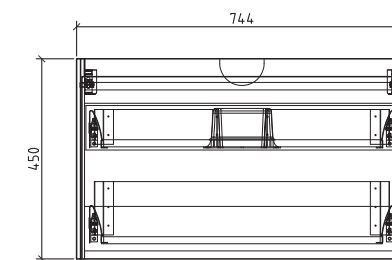

Price:

\$ 1490.00

Showcasing Prado 900 in Maple Oak

Range:
PRD-900W-GW
PRD-900W-MO

Description:
European design wall hung vanity with 1 external and 1 inner soft close premium drawers and solid surface basin.
Dimensions: 900 x 480 x 450
Available in 750mm, 900mm and 1200mm