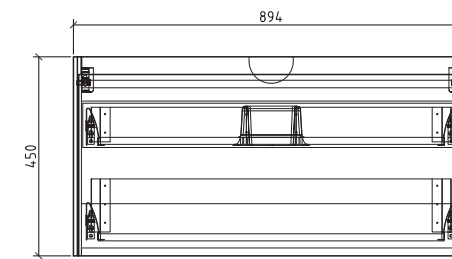

Price:

\$ 1900.00

Range:
PRD-1200W-GW
PRD-1200W-MO

Description:
European design wall hung vanity with 1 external and 1 inner soft close premium drawers and solid surface basin.
Dimensions: 1200 x 480 x 450
Available in 750mm, 900mm and 1200mm