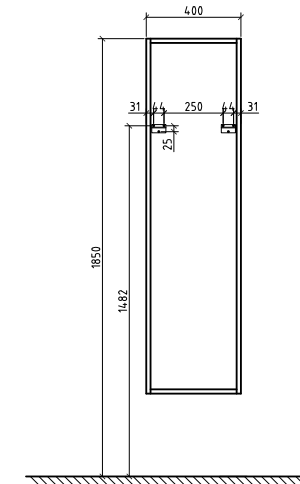

Price:

$ 1100.00