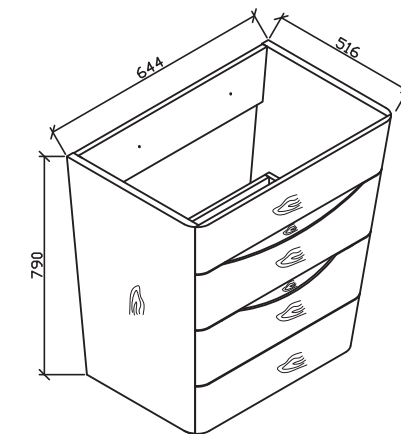

Price:
\$ 1470.00

PIRAMID

Range:
PIR-800-WO

Description:
Popular human body shape inspired floor standing vanity with two soft close drawers and solid surface top. Dimensions: 800 x 520 x 800 Available in 650mm and 800mm