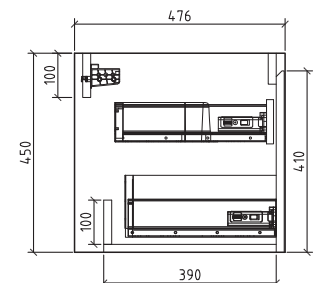

Price:

\$ 1900.00

Range:
PRD-1200W-GW
PRD-1200W-MO

Description:
European design wall hung vanity with 1 external and 1 inner soft close premium drawers and solid surface basin.
Dimensions: 1200 x 480 x 450
Available in 750mm, 900mm and 1200mm