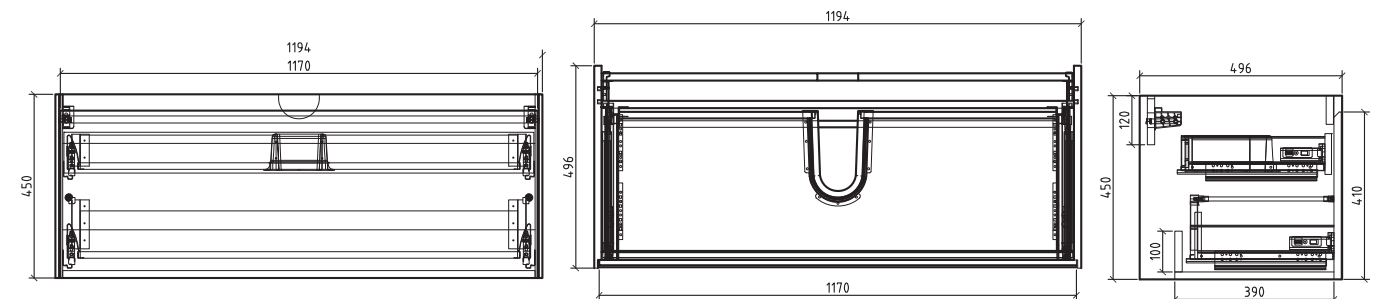

Range:
PRD-1200W-GW
PRD-1200W-MO

Description:
European design wall hung vanity with 1 external and 1 inner soft close premium drawers and solid surface basin.
Dimensions: 1200 x 480 x 450
Available in 750mm, 900mm and 1200mm

Vanity finishes:

Semi Gloss White

Maple Oak

Specification

- Easyfix installation system
- Full extension soft close drawers
- Solid surface vanity top in semi gloss with integrated basin and overflow
- Centre bowl configuration
- One tap hole option
- Stylish fingerpull recess to open
- Featuring premium matt grey interior
- Chrome plug and waste included

Basin finishes:

White

Solid Surface

Pop up waste colour options:

Chrome	Matt White	Brushed Gun Metal	Matt Black	Brushed Brass	Brushed Nickel
Included	$149.00	$149.00	$149.00	$149.00	$149.00

Price:
$ 2365.00