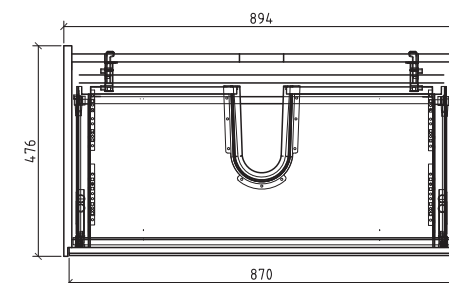

Price:

\$ 1900.00

Range:
PRD-1200W-GW
PRD-1200W-MO

Description:
European design wall hung vanity with 1 external and 1 inner soft close premium drawers and solid surface basin.
Dimensions: 1200 x 480 x 450
Available in 750mm, 900mm and 1200mm