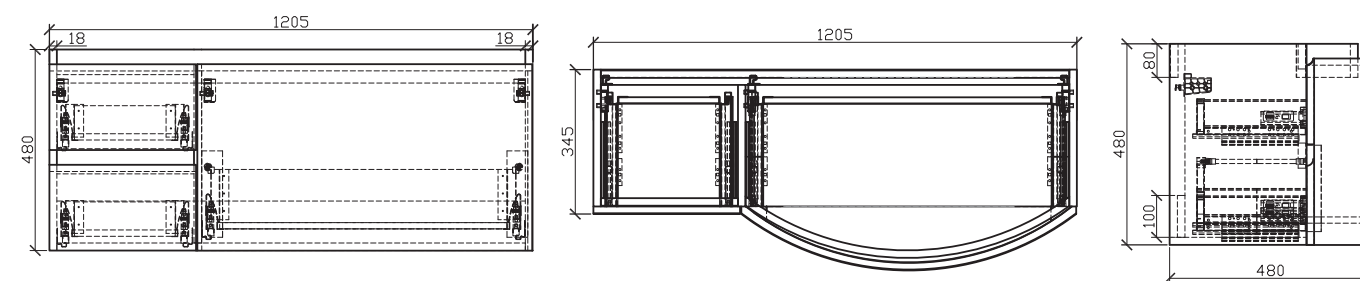

Price:
 \$ 2415.00

ATRIA DE LUXE II

Showcasing Atria De Luxe II vanity and Marmo Led mirror with marble frame

Range:
ATR-1000-DRAW-GB
ATR-1000-DRAW-GW

Description:
Popular with interior designers and high end homes, made in Europe wall hung or floor standing vanity with two Blum soft close drawers and ceramic top.
Dimensions: 1000 x 440 x 500