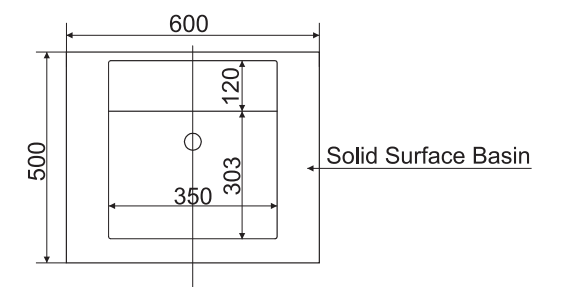

Brushed Nickel

\$149.00

Price:

\$ 2000.00

Featuring Rimini 800 in Potter's Clay

Range:
Rimini-800

Description:
Wall hung vanity with 1 drawer
and solid surface basin
Dimensions: 790 x 495 x 450
Available in 600mm, 800mm, 1000mm,
1200mm, 1400mm and 1500mm