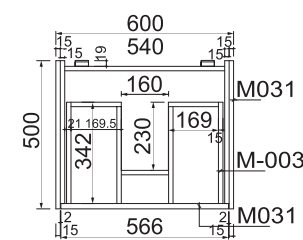

Brushed Nickel

\$149.00

Price:

\$ 2000.00

Featuring Rimini 800 in Potter's Clay

Range:
Rimini-800

Description:
Wall hung vanity with 1 drawer
and solid surface basin
Dimensions: 790 x 495 x 450
Available in 600mm, 800mm, 1000mm,
1200mm, 1400mm and 1500mm