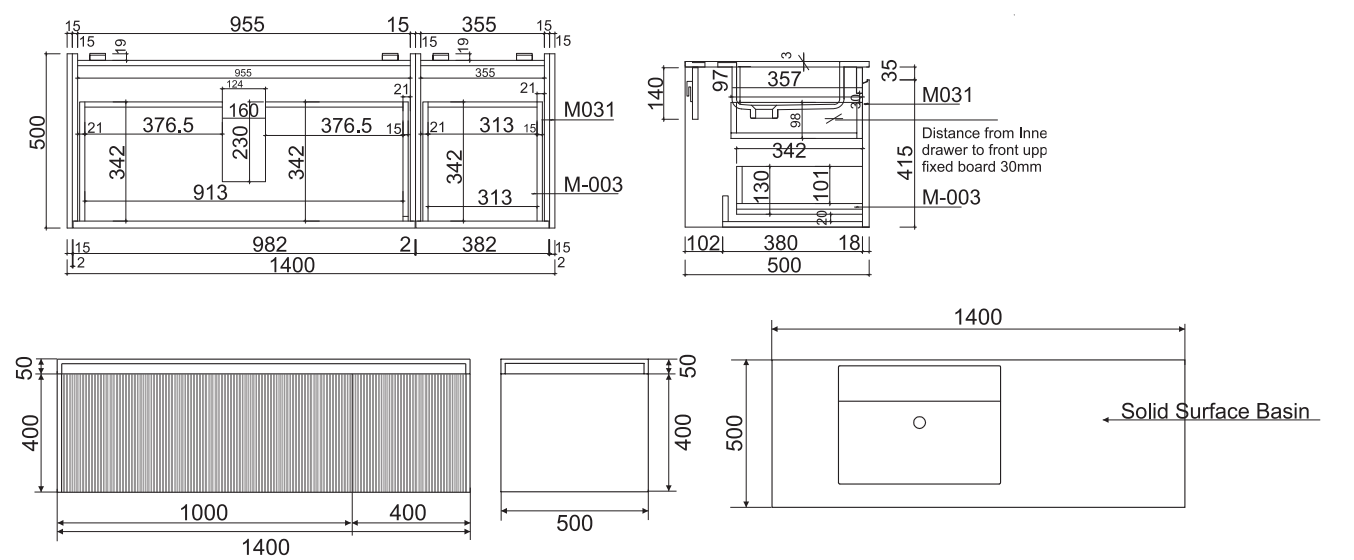

Brushed Nickel

\$149.00

Price:

\$ 3595.00

Featuring Rimini 1500 in Potter's Clay

Range:
Rimini-1500

Description:
Wall hung vanity with 2 drawers
and solid surface basin
Dimensions: 1500 x 495 x 450
Available in 600mm, 800mm, 1000mm,
1200mm, 1400mm and 1500mm