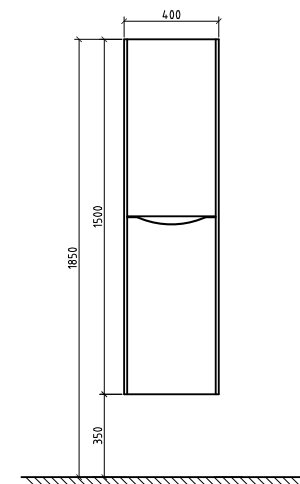

Price:

$ 1100.00