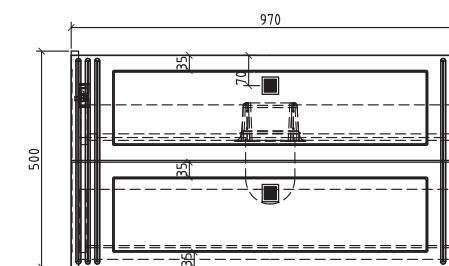

ATRIA DE LUXE II

Range:
ATR-1000-DRAW-GB
ATR-1000-DRAW-GW

Description:
Popular with interior designers and high end homes, made in Europe wall hung or floor standing vanity with two Blum soft close drawers and ceramic top.
Dimensions: 1000 x 440 x 500

Vanity finishes:

Gloss White

Gloss Black

Basin finishes:

Semi Gloss White

Ceramic

Specification

- Easyfix installation system
- Full extension Blum soft close drawers.
- Made in Turkey ceramic vanity top in gloss with integrated basin and overflow
- Center bowl configuration
- One tap hole option
- Stylish square metal handles. Made in Italy
- White cabinet features matt white interior, black features matching black interior

Pop up waste colour options:

Chrome	Matt White	Brushed Gun Metal	Matt Black	Brushed Brass	Brushed Nickel
Included	$149.00	$149.00	$149.00	$149.00	$149.00

Price:
$ 3150.00