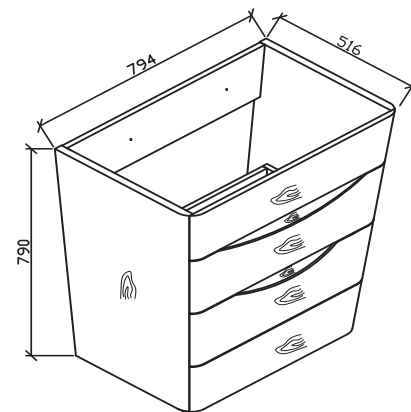

PIRAMID

Range:
PIR-800-WO

Description:
Popular human body shape inspired floor standing vanity with two soft close drawers and solid surface top. Dimensions: 800 x 520 x 800 Available in 650mm and 800mm

Vanity finishes:

White Oak

Specification

- Easyfix installation system
- Full extension soft close drawers
- Solid surface vanity top in semi gloss with integrated basin and overflow
- Center bowl configuration
- One tap hole option
- Stylish fingerpull recess to open
- Premium E0 grade water resistant materials
- White Oak cabinet features matt white interior
- Chrome plug and waste included

Basin finishes:

Semi Gloss White

Solid Surface

Pop up waste colour options:

Chrome	Matt White	Brushed Gun Metal	Matt Black	Brushed Brass	Brushed Nickel
Included	$149.00	$149.00	$149.00	$149.00	$149.00

Price:
$ 1570.00

Showcasing Piramid vanity in White Oak