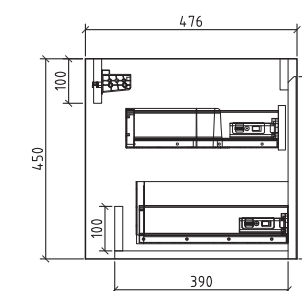

Price:

$ 1490.00