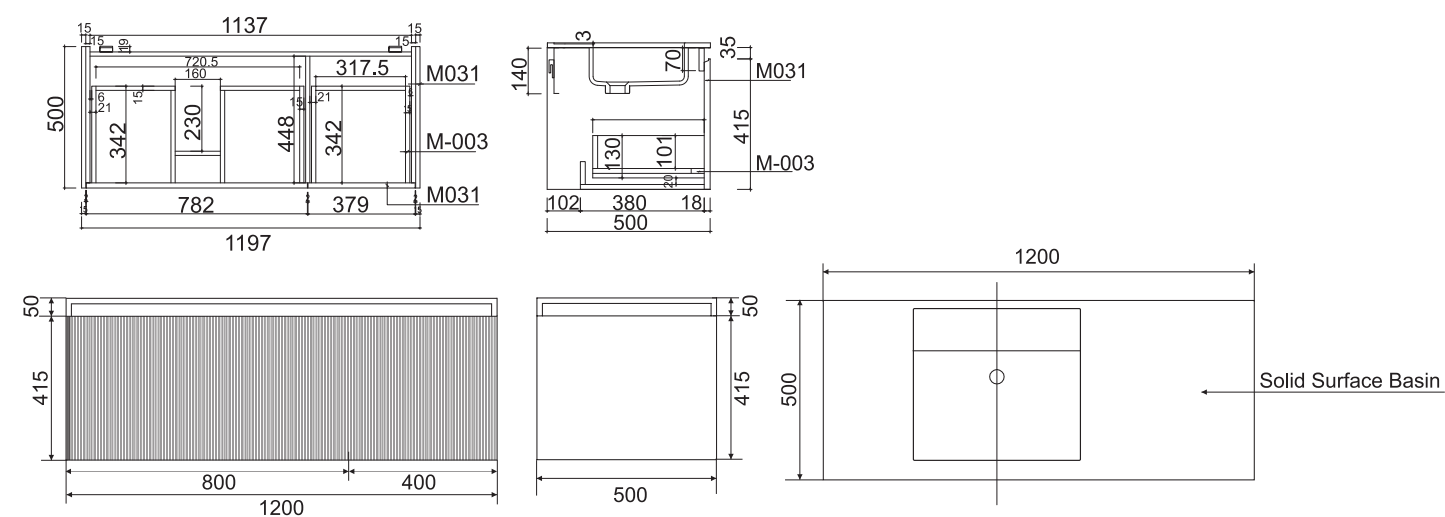

Brushed Nickel

\$149.00

Price:

\$ 3090.00

Featuring Rimini 1400 in Rain Forest

Range:
Rimini-1400

Description:
Wall hung vanity with 2 drawers
and solid surface basin
Dimensions: 1390 x 495 x 450
Available in 600mm, 800mm, 1000mm,
1200mm, 1400mm and 1500mm