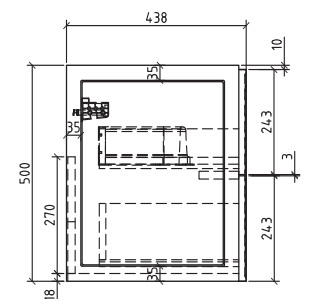

ATRIA DE LUXE II

Range:
ATR-1000-DRAW-GB
ATR-1000-DRAW-GW

Description:
Popular with interior designers and high end homes, made in Europe wall hung or floor standing vanity with two Blum soft close drawers and ceramic top.
Dimensions: 1000 x 440 x 500

Vanity finishes:

Gloss White

Gloss Black

Basin finishes:

Semi Gloss White

Ceramic

Specification

- Easyfix installation system
- Full extension Blum soft close drawers.
- Made in Turkey ceramic vanity top in gloss with integrated basin and overflow
- Center bowl configuration
- One tap hole option
- Stylish square metal handles. Made in Italy
- White cabinet features matt white interior, black features matching black interior

Pop up waste colour options:

Chrome	Matt White	Brushed Gun Metal	Matt Black	Brushed Brass	Brushed Nickel
Included	$149.00	$149.00	$149.00	$149.00	$149.00

Price:
$ 3150.00