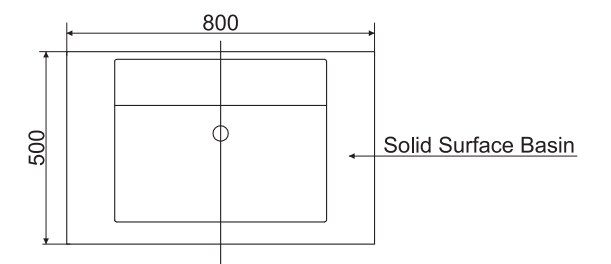

Brushed Nickel

\$149.00

Price:

\$ 2410.00

Featuring Rimini 1000 in Rain Forest

Range:
Rimini-1000

Description:
Wall hung vanity with 1 drawer
and solid surface basin
Dimensions: 990 x 495 x 450
Available in 600mm, 800mm, 1000mm,
1200mm, 1400mm and 1500mm