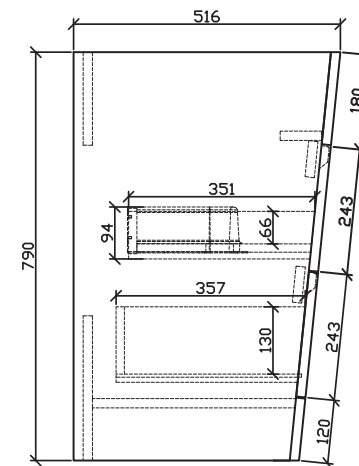

Range:
PIR-650-WO

Description:
Popular human body shape inspired floor standing vanity with two soft close drawers and solid surface top.
Dimensions : 650 x 520 x 800
Available in 650mm and 800mm

Vanity finishes:

Price:
\$ 1470.00

PIRAMID

Range:
PIR-800-WO

Description:
Popular human body shape inspired floor standing vanity with two soft close drawers and solid surface top. Dimensions: 800 x 520 x 800 Available in 650mm and 800mm