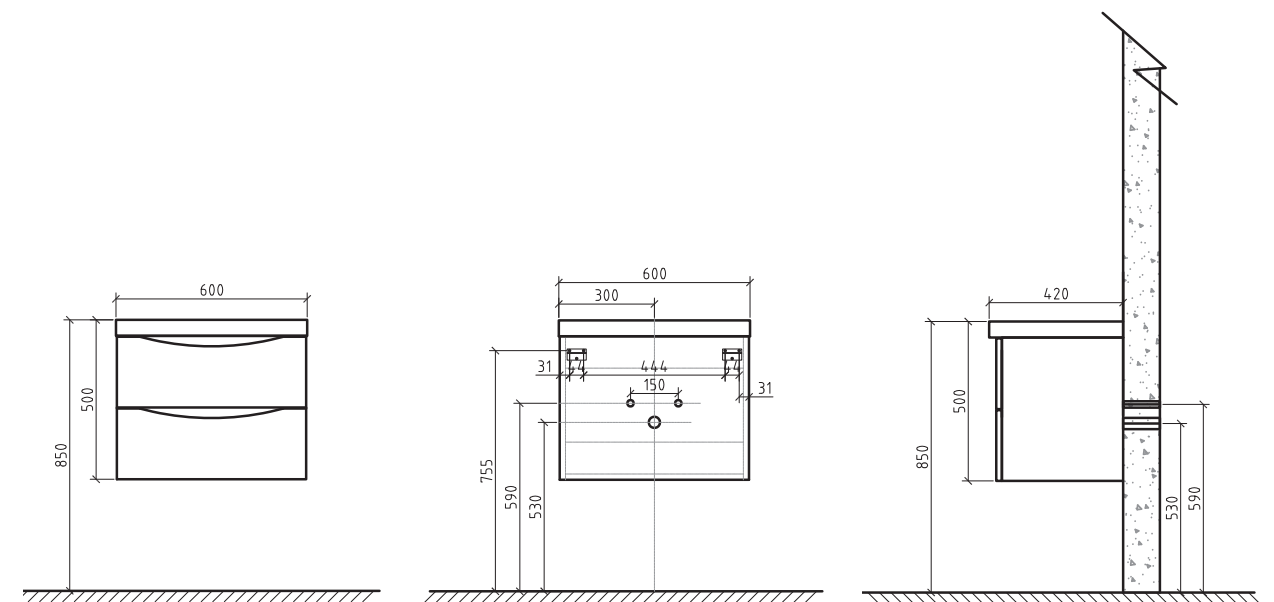

Price:

\$ 1245.00

Showcasing Ancona 900 in White Oak

Range:

ANC-900W-GW
ANC-900W-WO
ANC-900W-RW

Description:

European design wall hung vanity with 2 soft close premium drawers and solid surface basin.
Dimensions: 900 x 480 x 450
Available in 600mm, 900mm and 1200mm