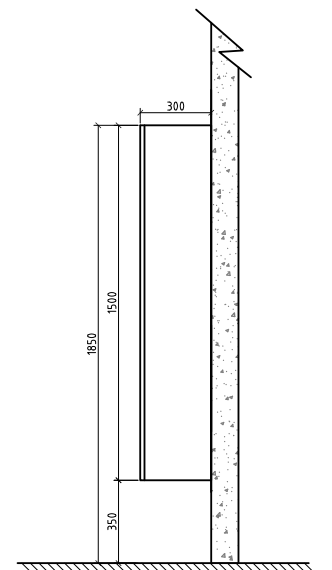

Price:

$ 1100.00