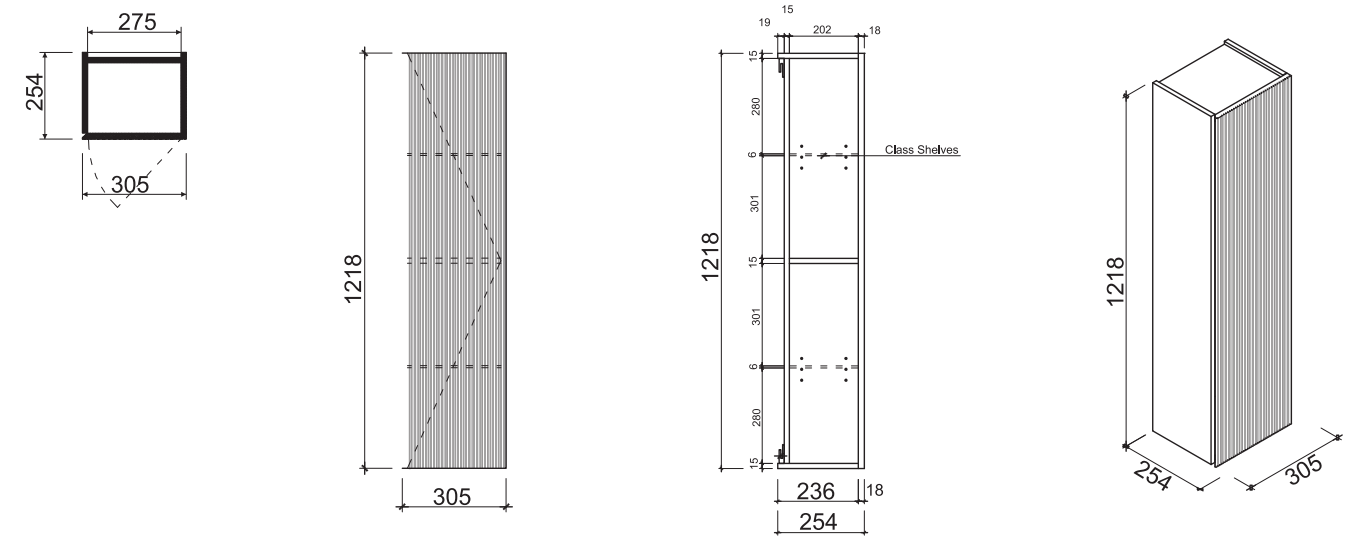

Price:
\$ 1545.00

Showcased Ancona side cabinet, Ancona 900mm in Rose Wood and SPC-Qline-Led

Range:
 ANC-1500-WO
 ANC-1500-RW
 ANC-1500-GW

Description:
 European design wall hung side cabinet
 with two Blum soft close doors.
 Dimensions: 400 x 300 x 1500