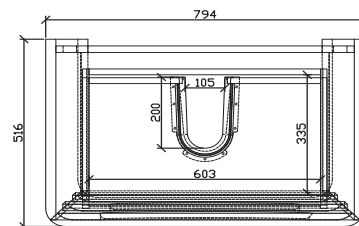

PIRAMID

Range:
PIR-800-WO

Description:
Popular human body shape inspired floor standing vanity with two soft close drawers and solid surface top. Dimensions: 800 x 520 x 800 Available in 650mm and 800mm

Vanity finishes:

White Oak

Specification

- Easyfix installation system
- Full extension soft close drawers
- Solid surface vanity top in semi gloss with integrated basin and overflow
- Center bowl configuration
- One tap hole option
- Stylish fingerpull recess to open
- Premium E0 grade water resistant materials
- White Oak cabinet features matt white interior
- Chrome plug and waste included

Basin finishes:

Semi Gloss White

Solid Surface

Pop up waste colour options:

Chrome	Matt White	Brushed Gun Metal	Matt Black	Brushed Brass	Brushed Nickel
Included	$149.00	$149.00	$149.00	$149.00	$149.00

Price:
$ 1570.00

Showcasing Piramid vanity in White Oak