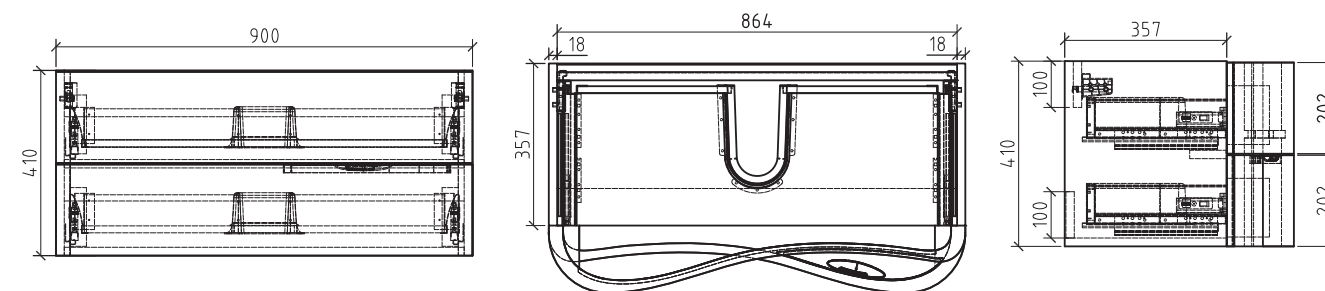

Price:
\$ 2365.00

Showcasing Maria vanity in White Oak II

Range:
MARIA-600-WO

Description:
Designed for small space wall hung vanity with soft close door, open shelves and solid surface basin.
Dimension: 600 x 256 x 520