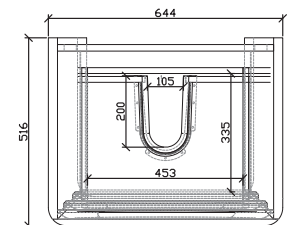

Price:
\$ 1470.00

PIRAMID

Range:
PIR-800-WO

Description:
Popular human body shape inspired floor standing vanity with two soft close drawers and solid surface top. Dimensions: 800 x 520 x 800 Available in 650mm and 800mm