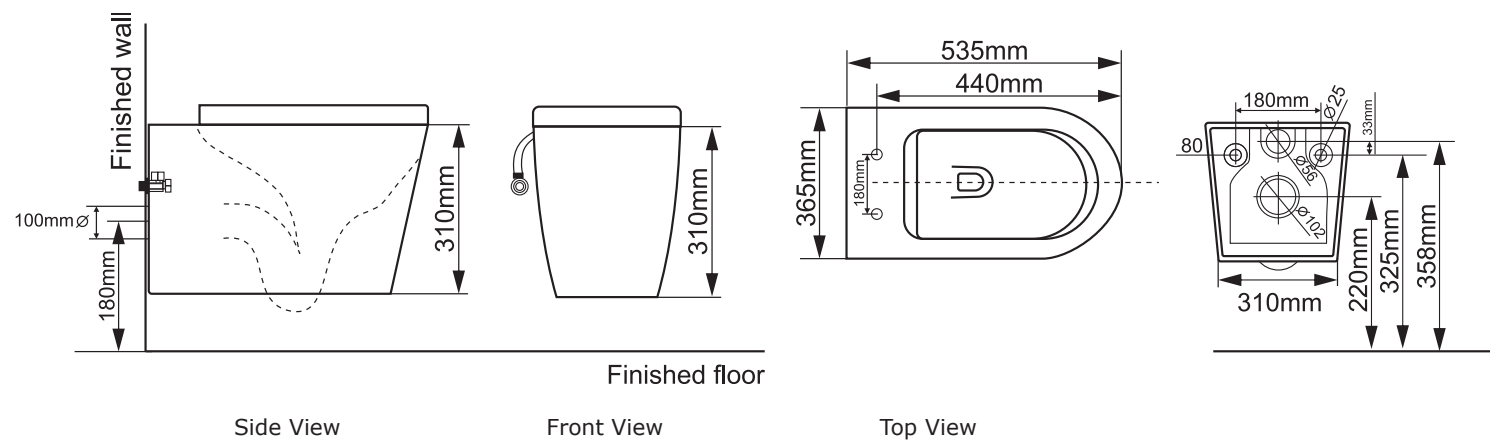

Features:

Dimension:

540 x 360 x 310

Price:

\$ 790.00

GEBERIT SIGMA8 FOR WALL FACED PANS

Range:
109.794.00.1 (6/3L)
109.795.00.1 (4.5/3L)

Specifications:
Installation type: In-wall, stud or brick 90mm
WELS rating: 3 Star (6/3L) or 4 Star (4.5/3L)
Pan type: BTW S or P Trap
Operating Pressure: 10-500Kpa
Material: High Density Impact Resistant Blow Molded Tank
Button options: Sigma 20/ Sigma 21/
Sigma 30/ Sigma 50/ Sigma 60

Price:
\$ 471.00

GEBERIT SIGMA8 DUOFIX FOR WALL HUNG PANS

Range:
111.697.00.1 (6/3L)
111.698.00.1 (4.5/3L)

Specifications:
Installation type: In-wall, stud or brick 90mm
WELS rating: 3 Star (6/3L) or 4 Star (4.5/3L)
Pan type: BTW S or P Trap
Operating Pressure: 10-500Kpa
Material: High Density Impact Resistant Blow Molded Tank
Load rating: 400kg
Button options: Sigma 20/ Sigma 21/ Sigma 30/
Sigma 50/ Sigma 60