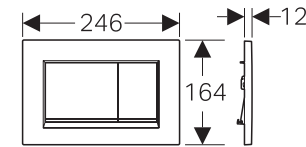

White glass, chrome trim
\$400.00

115.884.SJ.1

Black glass, chrome trim
\$400.00

115.884.00.1

Matt black, chrome trim
\$540.00

SIGMA30

"PUSH^{The}BUTTONS[™]"
Chemical Brothers

Range:
115.883.KH.1