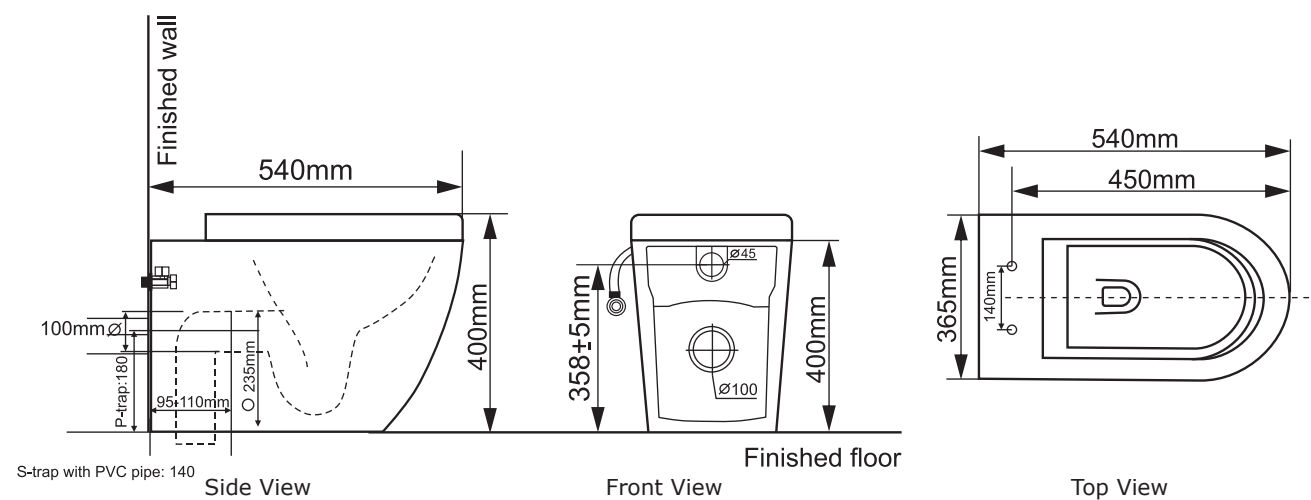

ALEXANDER-R

Range:
BB0252-R-BTW

1. **Specifications:**
   European design toilet pan with German made soft close seat.
2. Thermosetting resin German toilet seat
   - Soft close seat with quick release system
   - Universal trap for S or P-trap installation
   - European compact design
   - Nano Glaze surface

Features:

Dimension:
540 x 365 x 400

Price:
$ 790.00

ARDENTE-R

Range:
BB8360CHR

1. **Specifications:**
   European design toilet pan with German made soft close seat.
2. Thermosetting resin German toilet seat
   - Soft close seat with quick release system
   - Universal trap for S or P-trap installation
   - European compact design
   - Nano Glaze surface

Features:

Dimension:
555 x 355 x 410

Price:
$ 790.00