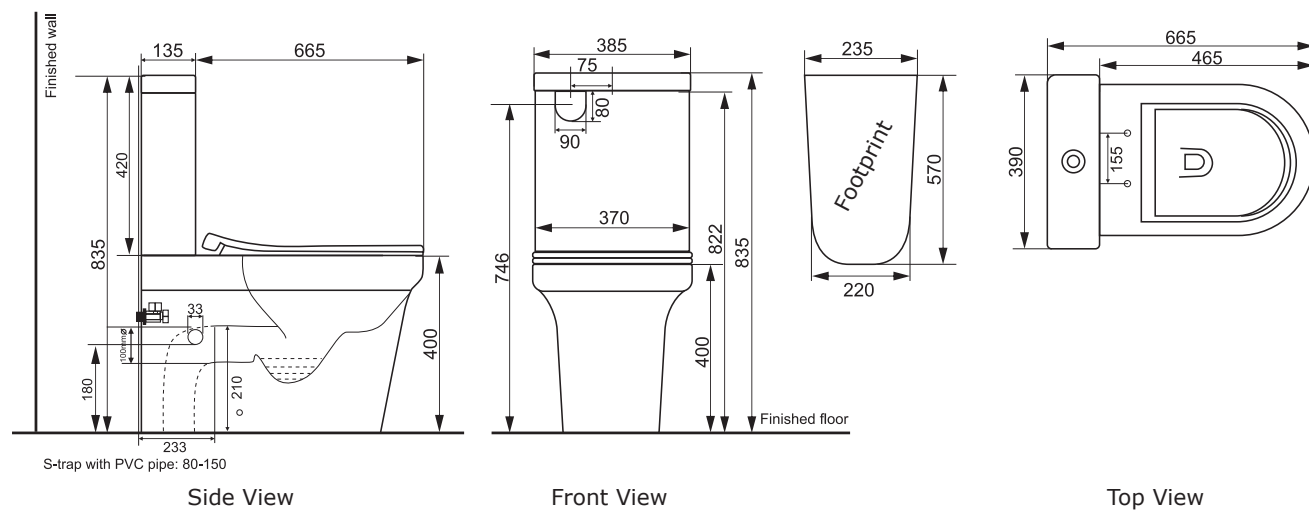

Features:

Dimension:
665 x 390 x 835

Price:
\$ 870.00

ALEXANDER-R

Range:
BB0152-R-TS

Specifications:
European design toilet suite with Geberit internals and German made soft close seat.

- Geberit Internals
- Thermosetting resin German toilet seat
- Soft close seat with quick release system
- Universal trap for S or P-trap installation
- Back and Bottom water inlet
- Rimless design
- Nano Glaze surface