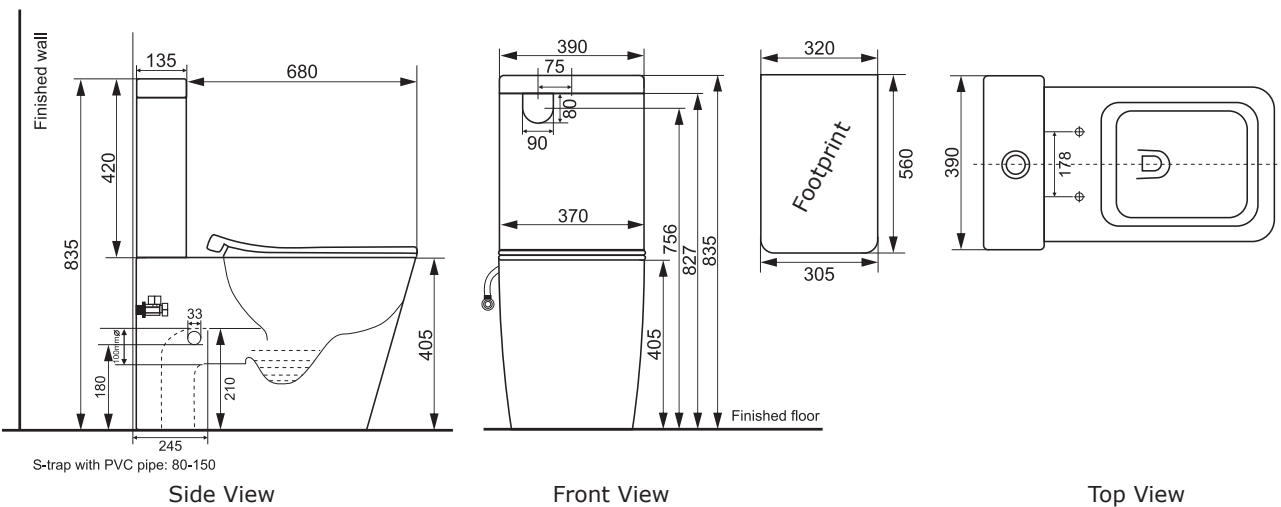

Features:

Dimension:
650 x 390 x 830

Price:
\$ 870.00

ARDENTE-R

Range:
BB8363CPR

Specifications:
European design toilet suite with Geberit internals and German made soft close seat.

- Geberit Internals
- Thermosetting resin German toilet seat
- Soft close seat with quick release system
- Universal trap for S or P-trap installation
- Back and Bottom water inlet
- Rimless design
- Nano Glaze surface

Features:

Dimension:
680 x 390 x 835

Price:
\$ 870.00

FLAY-R

Range:
BB007CPR

Specifications:
European design toilet suite with Geberit internals and German made soft close seat.

- Geberit Internals
- Thermosetting resin German toilet seat
- Soft close seat with quick release system
- Universal trap for S or P-trap installation
- Back and Bottom water inlet
- Rimless design
- Nano Glaze surface