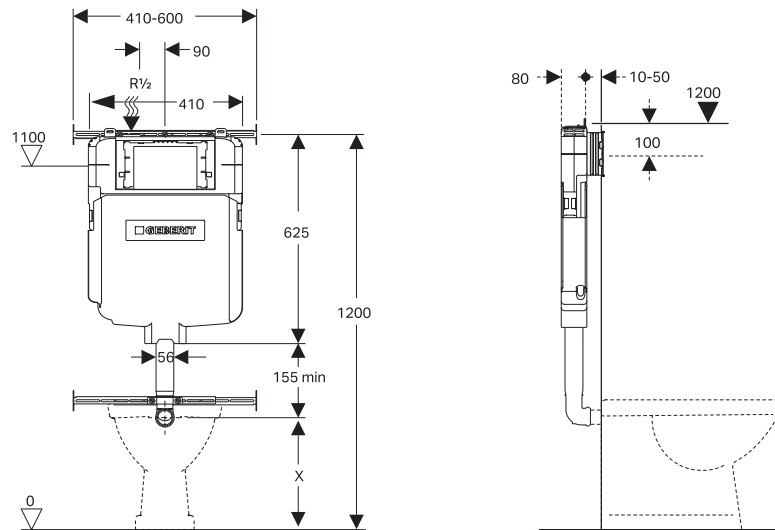

Features:

Dimension:

535 x 365 x 310

Price:

\$ 750.00

ALEXANDER-R

Range:
BB352-R-WH

Specifications:

Features:

Dimension:

540 x 360 x 310

Price:

\$ 790.00

GEBERIT SIGMA8 FOR WALL FACED PANS

Range:
109.794.00.1 (6/3L)
109.795.00.1 (4.5/3L)

Specifications:
Installation type: In-wall, stud or brick 90mm
WELS rating: 3 Star (6/3L) or 4 Star (4.5/3L)
Pan type: BTW S or P Trap
Operating Pressure: 10-500Kpa
Material: High Density Impact Resistant Blow Molded Tank
Button options: Sigma 20/ Sigma 21/
Sigma 30/ Sigma 50/ Sigma 60

Price:
\$ 471.00

GEBERIT SIGMA8 DUOFIX FOR WALL HUNG PANS

Range:
111.697.00.1 (6/3L)
111.698.00.1 (4.5/3L)

Specifications:
Installation type: In-wall, stud or brick 90mm
WELS rating: 3 Star (6/3L) or 4 Star (4.5/3L)
Pan type: BTW S or P Trap
Operating Pressure: 10-500Kpa
Material: High Density Impact Resistant Blow Molded Tank
Load rating: 400kg
Button options: Sigma 20/ Sigma 21/ Sigma 30/
Sigma 50/ Sigma 60