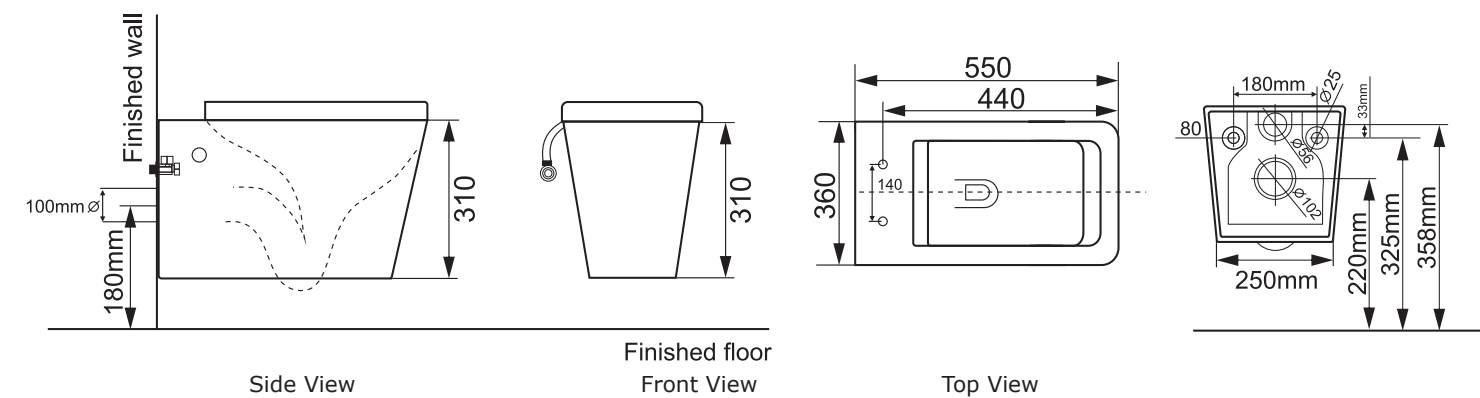

Features:

Dimension:

550 x 360 x 310

Price:

\$ 750.00

FLAY-R

Range:
BB506CH

Specifications: