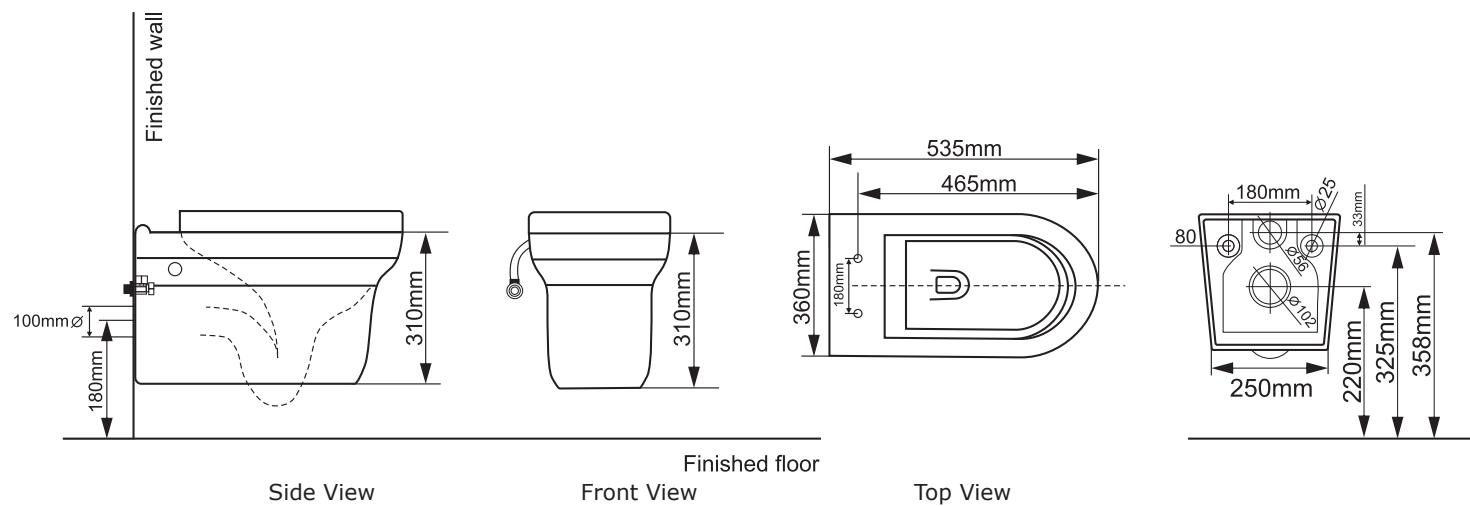

Features:

Dimension:

550 x 360 x 310

Price:

\$ 750.00

FLAY-R

Range:
BB506CH

Specifications:

Features:

Dimension:

535 x 365 x 310

Price:

\$ 750.00

ALEXANDER-R

Range:
BB352-R-WH

Specifications: