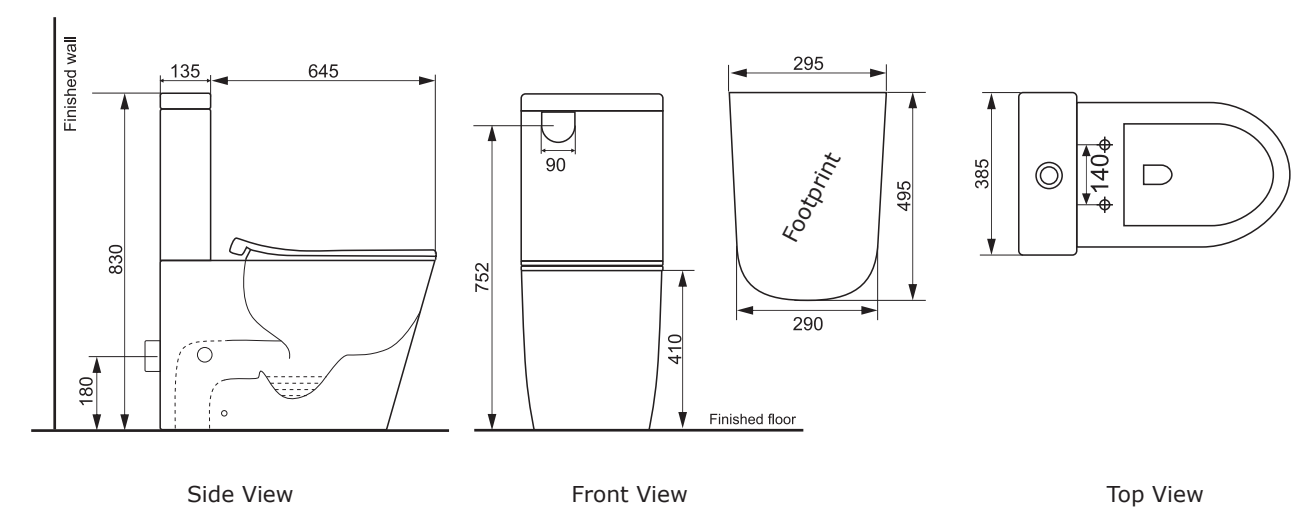

Features:

Dimension:
680 x 390 x 835

Price:
\$ 870.00

FLAY-R

Range:
BB007CPR

Specifications:
European design toilet suite with Geberit internals and German made soft close seat.

- Geberit Internals
- Thermosetting resin German toilet seat
- Soft close seat with quick release system
- Universal trap for S or P-trap installation
- Back and Bottom water inlet
- Rimless design
- Nano Glaze surface

Features:

Dimension:
645 x 385 x 830

Price:
\$ 870.00

MODENA

Range:
BB0155

Specifications:

European design toilet suite with Geberit internals and German made soft close seat.

- Geberit Internals
- Thermosetting resin German toilet seat
- Soft close seat with quick release system
- Universal trap for S or P-trap installation
- Back and Bottom water inlet
- Rimless design
- Nano Glaze surface