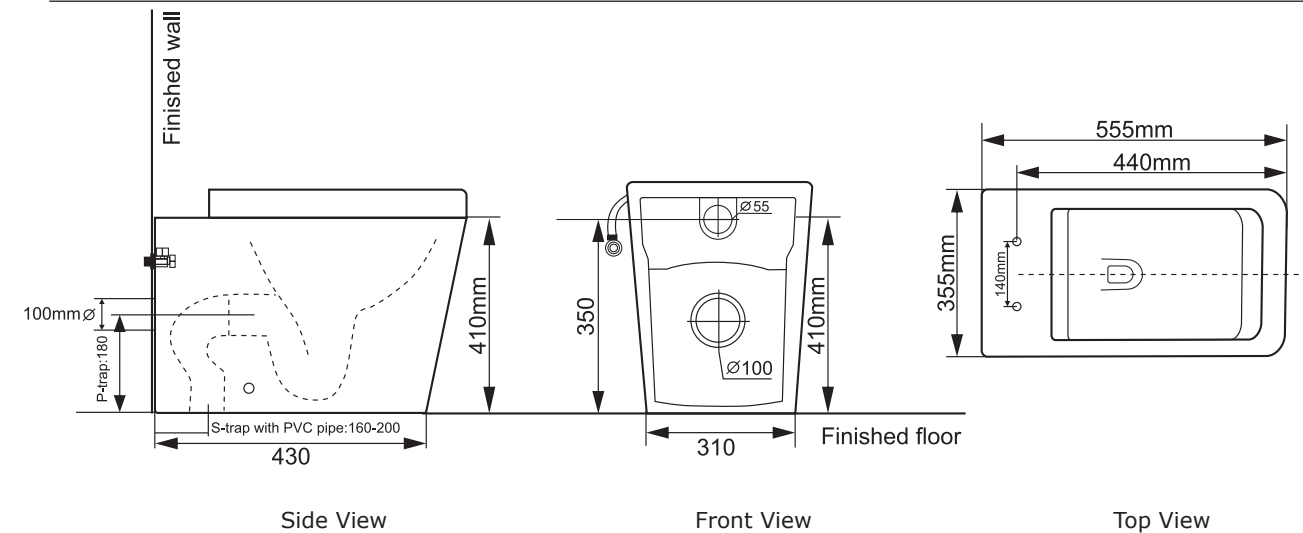

ALEXANDER-R

Range:
BB0252-R-BTW

1. **Specifications:**
   European design toilet pan with German made soft close seat.
2. Thermosetting resin German toilet seat
   - Soft close seat with quick release system
   - Universal trap for S or P-trap installation
   - European compact design
   - Nano Glaze surface

Features:

Dimension:
540 x 365 x 400

Price:
$ 790.00

ARDENTE-R

Range:
BB8360CHR

1. **Specifications:**
   European design toilet pan with German made soft close seat.
2. Thermosetting resin German toilet seat
   - Soft close seat with quick release system
   - Universal trap for S or P-trap installation
   - European compact design
   - Nano Glaze surface

Features:

Dimension:
555 x 355 x 410

Price:
$ 790.00