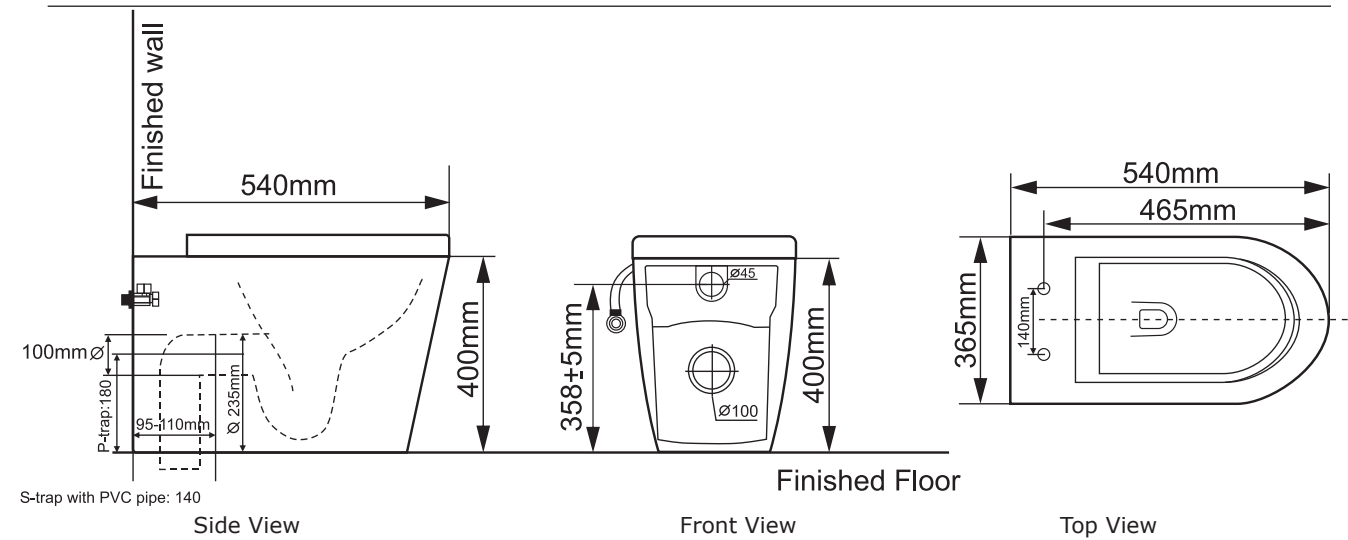

Features:

Dimension:

540 x 365 x 400

Price:

\$ 790.00

VELLA

Range:
BB829CH

Specifications: