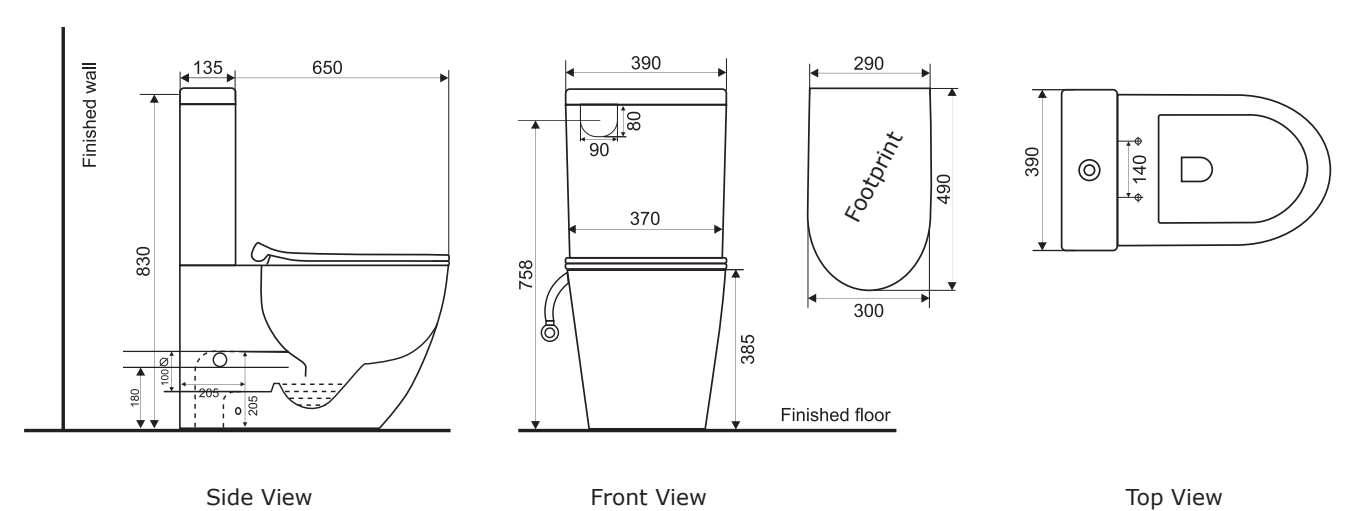

Features:

Dimension:
665 x 390 x 835

Price:
\$ 870.00

ALEXANDER-R

Range:
BB0152-R-TS

Specifications:
European design toilet suite with Geberit internals and German made soft close seat.

- Geberit Internals
- Thermosetting resin German toilet seat
- Soft close seat with quick release system
- Universal trap for S or P-trap installation
- Back and Bottom water inlet
- Rimless design
- Nano Glaze surface

Features:

Dimension:
650 x 390 x 830

Price:
\$ 870.00

ARDENTE-R

Range:
BB8363CPR

Specifications:
European design toilet suite with Geberit internals and German made soft close seat.

- Geberit Internals
- Thermosetting resin German toilet seat
- Soft close seat with quick release system
- Universal trap for S or P-trap installation
- Back and Bottom water inlet
- Rimless design
- Nano Glaze surface