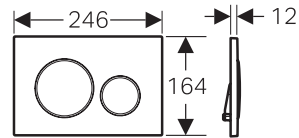

SIGMA 20

"PUSH^{The}BUTTONS™"
Chemical Brothers

Range:
115.882.KH.1

Plate finishes:

115.882.KH.1

Chrome, matt trim
$191.00

115.882.KJ.1

White, chrome trim
$160.00

115.882.KK.1

White, gold trim
$267.00

115.882.KM.1

Black, chrome trim
$191.00

115.882.SN.1

Brushed stainless steel, chrome trim
$368.00

115.889.SN.1

Stainless steel, chrome trim, tamper proof fixing
$368.00

115.882.JQ.1

Matt chrome, chrome trim
$191.00

115.882.16.1

Fingerprint resistant, matt black, black trim
$191.00

115.882.01.1

Fingerprint resistant, matt white, white trim
$191.00

115.882.11.1

White, matt white trim
$191.00