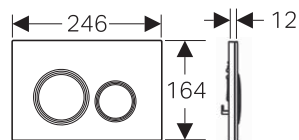

115.882.11.1

White, matt white trim
\$191.00

SIGMA 21

Range:
115.884.JM.1

Plate finishes:

115.884.JM.1

Mustang slate, chrome trim
\$480.00

115.884.SI.1