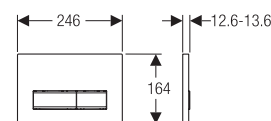

Matt white, white trim
\$160.00

SIGMA 50

Range:
115.788.SD.2

Plate finishes:

115.788.11.2

White, brushed chrome buttons
\$408.00

115.788.SD.2

Smoked reflective, brushed chrome buttons
\$510.00