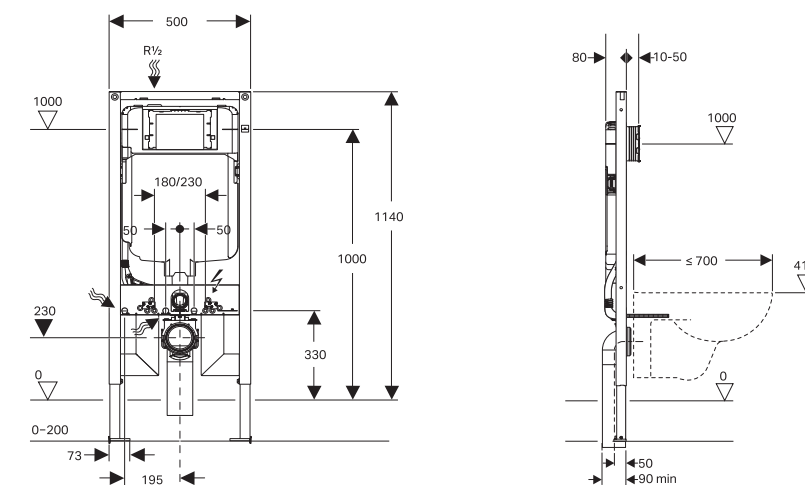

Range:
111.697.00.1 (6/3L)
111.698.00.1 (4.5/3L)

Specifications:
Installation type: In-wall, stud or brick 90mm
WELS rating: 3 Star (6/3L) or 4 Star (4.5/3L)
Pan type: BTW S or P Trap
Operating Pressure: 10-500Kpa
Material: High Density Impact Resistant Blow Molded Tank
Load rating: 400kg
Button options: Sigma 20/ Sigma 21/ Sigma 30/
Sigma 50/ Sigma 60

Price:
$ 844.00