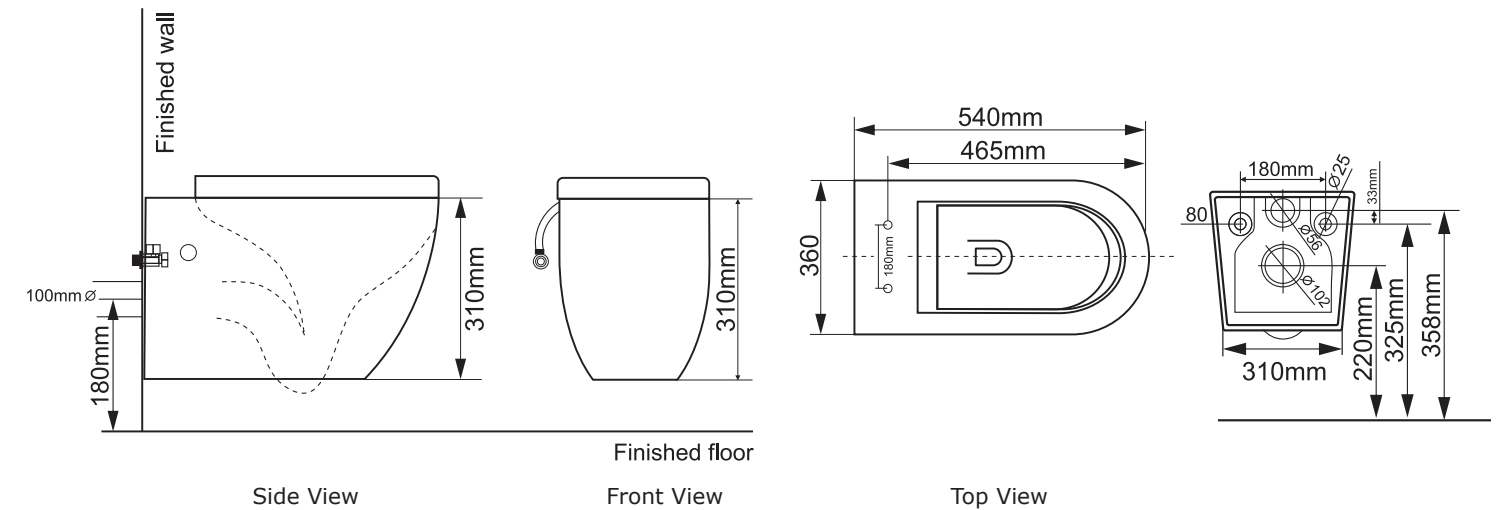

Features:

Dimension:

540 x 360 x 310

Price:

\$ 790.00

GEBERIT SIGMA8 FOR WALL FACED PANS

Range:
109.794.00.1 (6/3L)
109.795.00.1 (4.5/3L)

Specifications:
Installation type: In-wall, stud or brick 90mm
WELS rating: 3 Star (6/3L) or 4 Star (4.5/3L)
Pan type: BTW S or P Trap
Operating Pressure: 10-500Kpa
Material: High Density Impact Resistant Blow Molded Tank
Button options: Sigma 20/ Sigma 21/
Sigma 30/ Sigma 50/ Sigma 60

Price:
\$ 471.00

GEBERIT SIGMA8 DUOFIX FOR WALL HUNG PANS

Range:
111.697.00.1 (6/3L)
111.698.00.1 (4.5/3L)

Specifications:
Installation type: In-wall, stud or brick 90mm
WELS rating: 3 Star (6/3L) or 4 Star (4.5/3L)
Pan type: BTW S or P Trap
Operating Pressure: 10-500Kpa
Material: High Density Impact Resistant Blow Molded Tank
Load rating: 400kg
Button options: Sigma 20/ Sigma 21/ Sigma 30/
Sigma 50/ Sigma 60