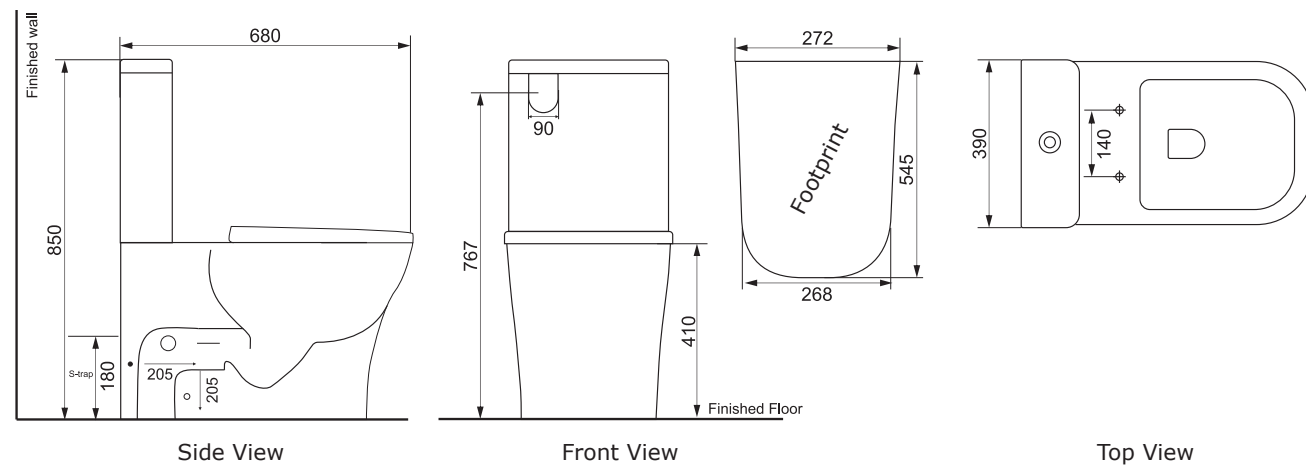

Features:

Dimension:
645 x 385 x 830

Price:
\$ 870.00

MODENA

Range:
BB0155

Specifications:

European design toilet suite with Geberit internals and German made soft close seat.

- Geberit Internals
- Thermosetting resin German toilet seat
- Soft close seat with quick release system
- Universal trap for S or P-trap installation
- Back and Bottom water inlet
- Rimless design
- Nano Glaze surface

Features:

Dimension:

680 x 390 x 850

Price:

\$ 900.00

ALEXANDER-R

Range:
BB0252-R-BTW

- Specifications:**
European design toilet pan with German made soft close seat.
- Thermosetting resin German toilet seat
 - Soft close seat with quick release system
 - Universal trap for S or P-trap installation
 - European compact design
 - Nano Glaze surface

Features:

Dimension:
540 x 365 x 400

Price:
\$ 790.00

ARDENTE-R

Range:
BB8360CHR

- Specifications:**
European design toilet pan with German made soft close seat.
- Thermosetting resin German toilet seat
 - Soft close seat with quick release system
 - Universal trap for S or P-trap installation
 - European compact design
 - Nano Glaze surface