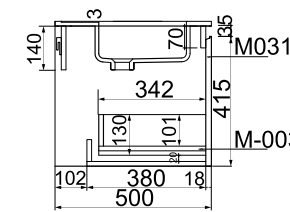

Range:
Rimini-600

Description:
Wall hung vanity with 1 drawer and solid surface basin
Dimensions: 590 x 495 x 450
Available in 600mm, 800mm, 1000mm, 1200mm, 1400mm and 1500mm

Vanity finishes:

Rain Forest

Potter's Clay

Specification

- Premium Soft Close runners
- Full extension drawer runners
- Thin Cultured marble basin, no tap hole configuration
- Requires 32 mm waste with overflow
- Smart inner drawer

Basin finishes:

Matt White

Solid Surface

Pop up waste colour options:

Solid surface

Included

Chrome

$149.00

Matt White

$149.00

Brushed Gun Metal

$149.00

Matt Black

$149.00

Brushed Brass (PVD)

$149.00

Brushed Nickel

$149.00

Price:

$ 2000.00