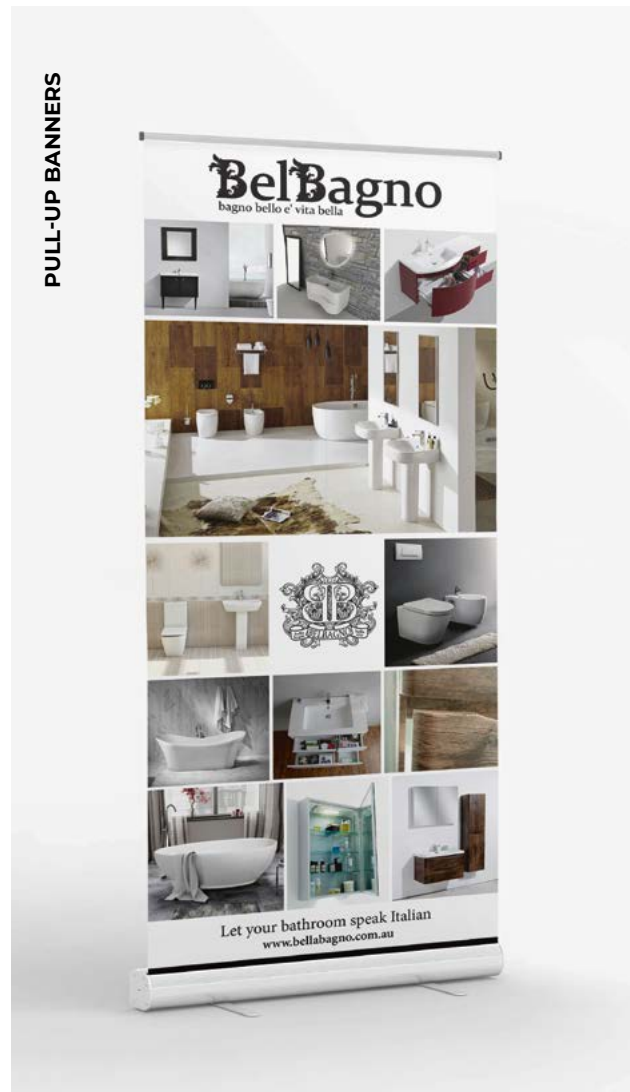

MERCHANDISING

WEB SUPPORT
advertising, exclusive promotions, media and social support, discounts, etc)