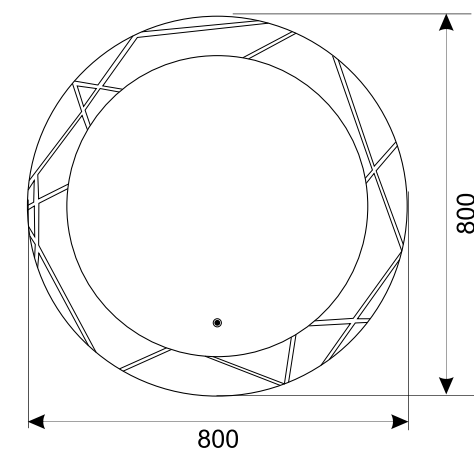

SOHO LED MIRROR

Range:
SPC-800-SOHO-LED

Specifications:
Round LED mirror with delicate yet geometric trim, demister and touch sensor operated

- Overall dimensions: 800 x 25 x 800
- IP44 Rating, SAA approved
- Lights: Touch sensor, 220-240V, 50/60Hz
- Demister

Price:
$ 940.00