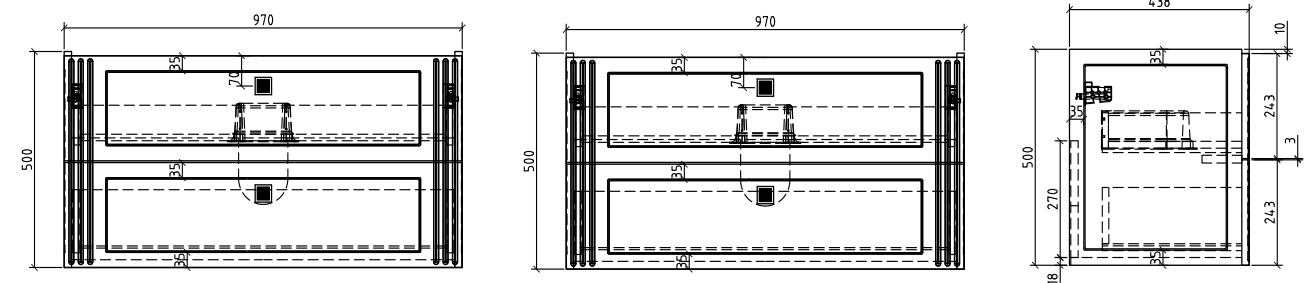

Showcasing Pyramid vanity in White Oak with Smart Shaving cabinet 500mm

Range:
PIR-650-WO

Description:
Popular human body shape inspired floor standing vanity with two soft close drawers and solid surface top.
Dimensions : 650 x 520 x 800
Available in 650mm and 800mm