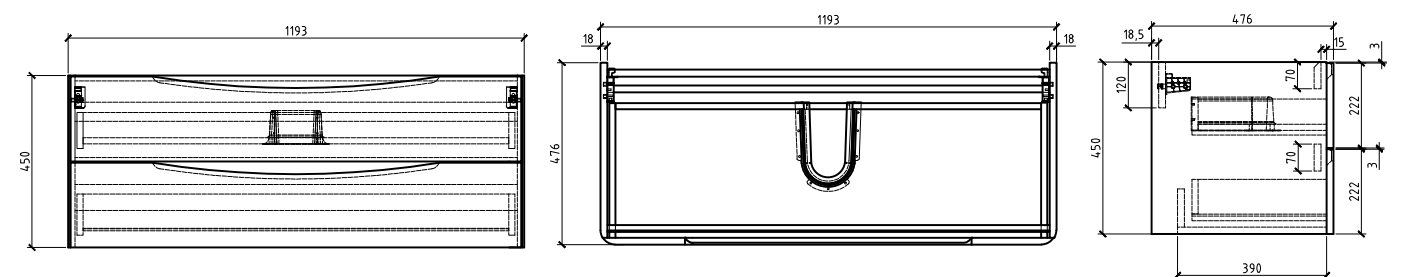

Basin finishes:

Pop up waste colour options:

Chrome	Matt White	Brushed Gun Metal	Matt Black	Brushed Brass	Brushed Nickel
Included	$149.00	$149.00	$149.00	$149.00	$149.00

Price:
$ 1740.00