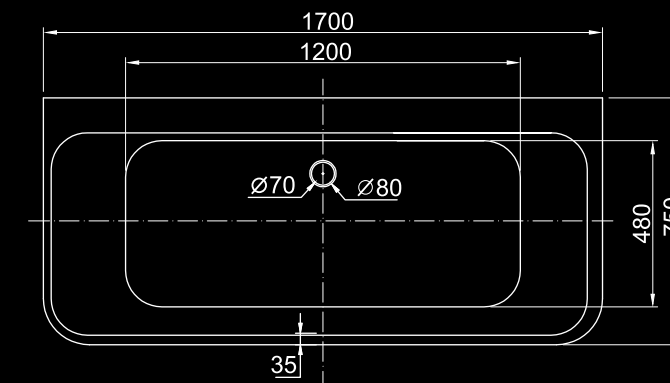

Pop up waste colour options:

Chrome Included	Matt White $149.00	Brushed Gun Metal $149.00
Matt Black $149.00	Brushed Brass $149.00	Brushed Nickel $149.00

Material:
Cast Acrylic (PMMA)

Price:
$ 2490.00