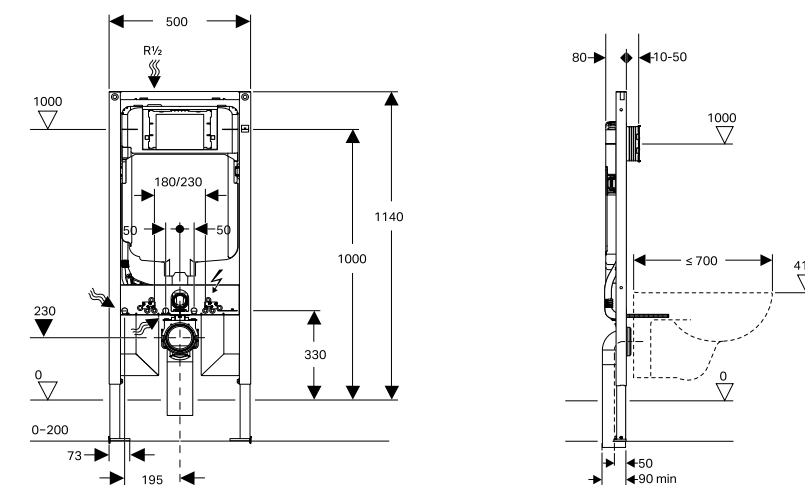

Price:

$ 844.00