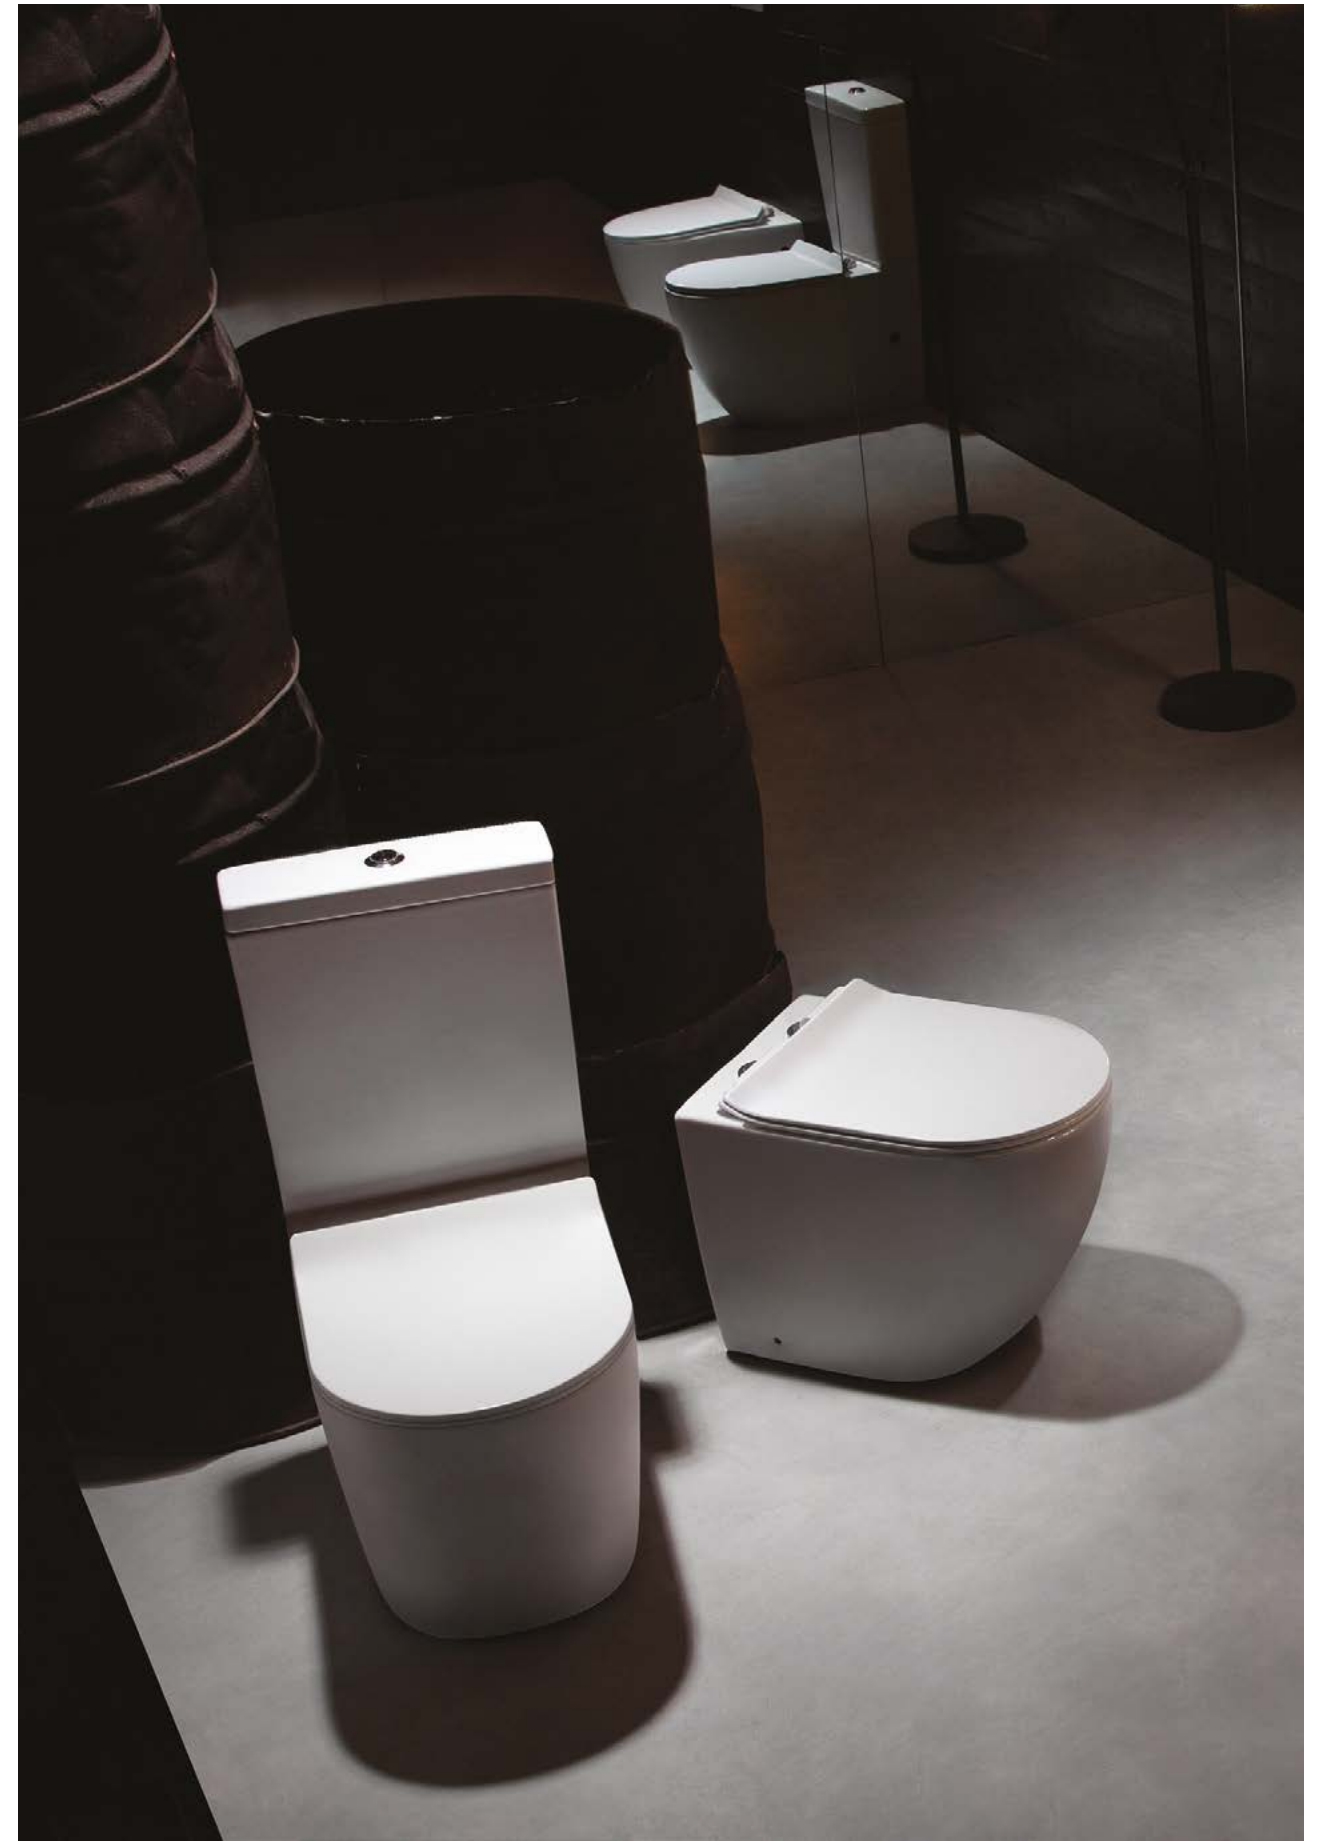

Features:

SOFT CLOSE original TAKE OFF original GEBERIT

Dimension:
650 x 390 x 830

Price:
\$ 870.00

Featured Modena toilet suite

Featured:
Alexander-R BB0152-R-TS
Alexander-R BB0252R-BTW

ARDENTE-R

Range:
BB8363CPR