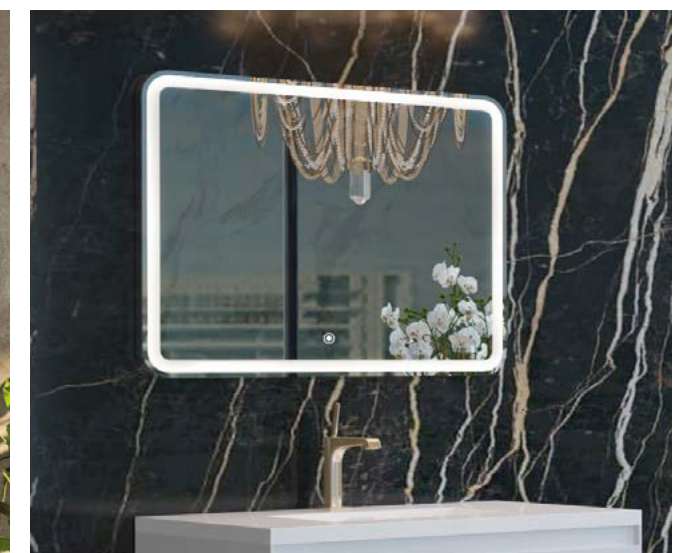

LED MIRROR

Range:
SPC-600-700-LED

Specifications:

- Overall dimensions: 600 x 25 x 700
- IP44 Rating, SAA approved
- Lights: Touch sensor, 220-240V, 50/60Hz
- Cooper free glass

Price:
$ 730.00

Range:
SPC-900-600-LED

Specifications:

- Overall dimensions: 900 x 25 x 600
- IP44 Rating, SAA approved
- Lights: Touch sensor, 220-240V, 50/60Hz
- Cooper free glass

Price:
$ 850.00