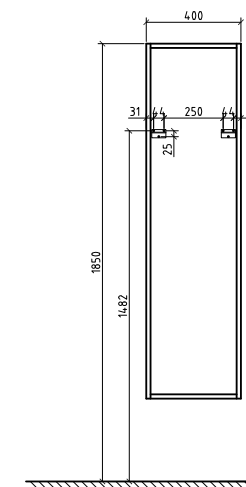

Range:
ANC-1500-WO
ANC-1500-RW
ANC-1500-GW

Description:
European design wall hung side cabinet
with two Blum soft close doors.
Dimensions: 400 x 300 x 1500

Cabinet finishes:

Gloss White

White Oak

Rose Wood

Specification

- Easyfix installation system
- Blum soft close doors
- Stylish fingerpull recess to open
- White cabinet features matt white interior, white oak features matching white oak interior and rose wood features matching rose wood interior

Price:
$ 1100.00