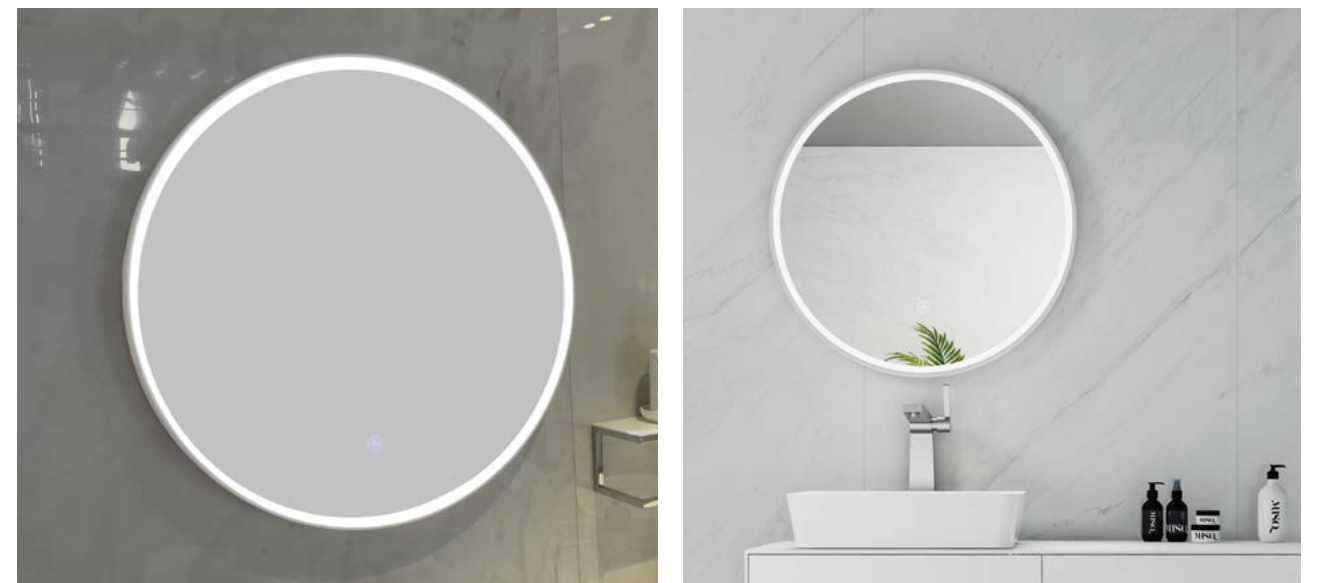

Range:
SPC-3-1200-II

Specifications:

- Made of Anodized Aluminum
- Built-in power point, touch-free sensor switcher (RHS) and LED lights
- Overall dimensions: 1200 x 125 x 700
- Includes 2 adjustable glass shelves in each section
- Soft Close swing easy to adjust hinges
- Doors feature frameless double sided mirrors
- Three functional doors
- IP44 Rating, SAA approved
- Lights: 3 x Internal and 3 x External LED lights with touch free sensor, 220-240V, 50/60Hz
- Cooper free glass
- Must be installed no less than 30cm from RHS wall to operate underneath lights

Material:

Exterior finish: Satin Anodized Aluminum
Interior finish: Satin Anodized Aluminum

Price:

\$ 1340.00

Featured Marmo mirror

Range:
SPC-MARMO-LED

Specifications:
Round LED Mirror with solid surface frame and demister.
· Overall dimensions: 700 x 35 x 700
· IP44 Rating, SAA approved
· Lights: Touch sensor, 220-240V, 50/60Hz
· Features Demister
· Cooper free glass

Material:
Frame: Solid surface

Price:
\$ 1115.00

Q-LINE

Range:
SPC-QLINE-LED

- Specifications:**
Gorgeous oval shape Q-Line Led mirror with touch sensor and demister.
- Overall dimensions: 580 x 25 x 900
 - IP44 Rating, SAA approved
 - Lights: Touch sensor, 220-240V, 50/60Hz
 - Features Demister
 - Cooper free glass