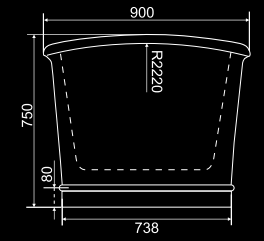

Range:
Ritz BB32 White

Specifications:
Free standing bath with overflow and pop us waste.
1676 x 900 x 650/750
Weight: 70kg
Capacity: 316L of Champagne

Bath finishes:
Matt White

Pop up waste colour options:

Chrome

Included

Material:
Solid Surface

Price:
$ 4185.00