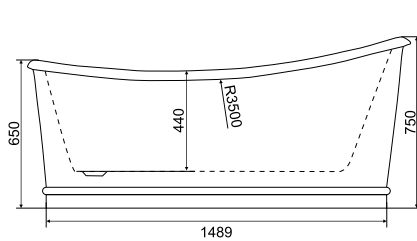

Bath finishes:
Matt Grey

Pop up waste colour options:

Chrome

Included

Material:
Solid Surface

Price:
\$ 4755.00

Range:
Ritz BB32 White

Specifications:
Free standing bath with overflow and pop us waste.
1676 x 900 x 650/750
Weight: 70kg
Capacity: 316L of Champagne