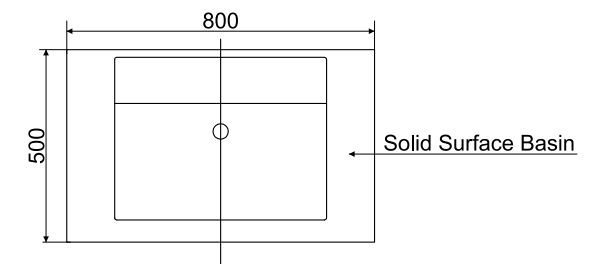

\$ 2410.00

Featuring Rimini 1200 in Potter's Clay

Range:
Rimini-1000

Description:
Wall hung vanity with 1 drawer
and solid surface basin
Dimensions: 990 x 495 x 450
Available in 600mm, 800mm, 1000mm,
1200mm, 1400mm and 1500mm