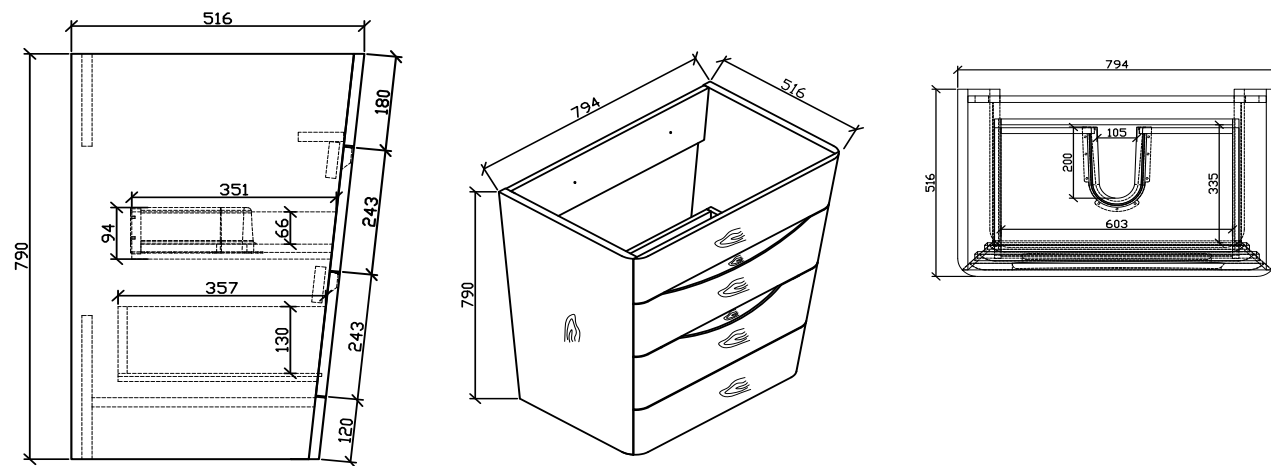

PIRAMID

Range:
PIR-800-WO

Description:
Popular human body shape inspired floor standing vanity with two soft close drawers and solid surface top.
Dimensions: 800 x 520 x 800
Available in 650mm and 800mm

Vanity finishes:

White Oak

Specification

- Easyfix installation system
- Full extension soft close drawers
- Solid surface vanity top in semi gloss with integrated basin and overflow
- Center bowl configuration
- One tap hole option
- Stylish fingerpull recess to open
- Premium E0 grade water resistant materials
- White Oak cabinet features matt white interior
- Chrome plug and waste included

Basin finishes:

Semi Gloss White

Solid Surface

Pop up waste colour options:

Chrome	Matt White	Brushed Gun Metal	Matt Black	Brushed Brass	Brushed Nickel
Included	$149.00	$149.00	$149.00	$149.00	$149.00

Price:
$ 1570.00

Showcasing Pyramid vanity in White Oak