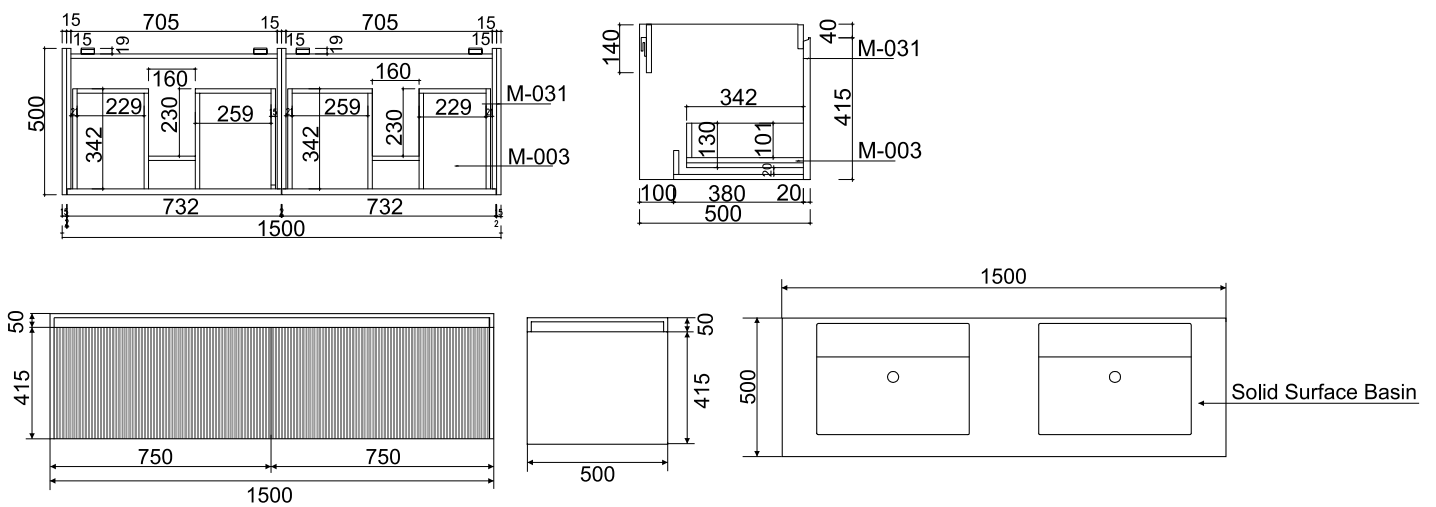

Price:

$ 4060.00