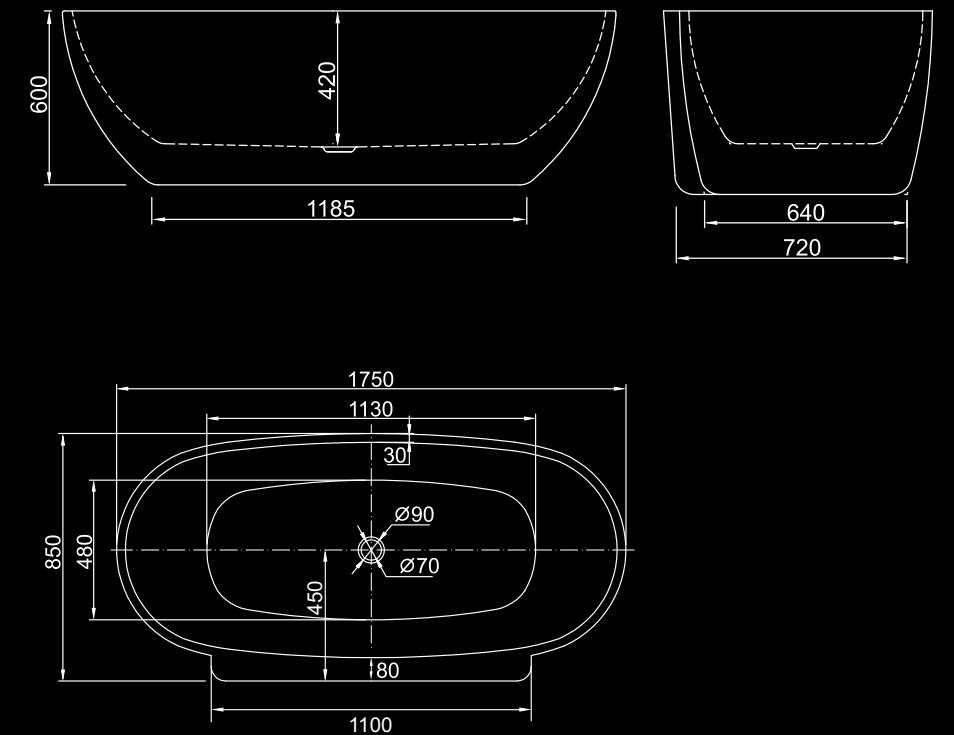

Pop up waste colour options:

Chrome Included	Matt White $149.00	Brushed Gun Metal $149.00
Matt Black $149.00	Brushed Brass $149.00	Brushed Nickel $149.00

Material:
Cast Acrylic (PMMA)

Price:
$ 2600.00