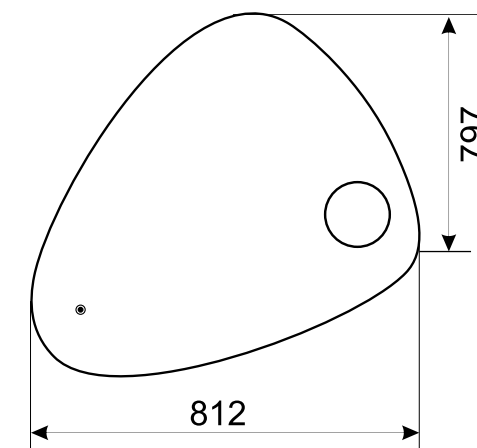

TRIANGOLO LED MIRROR

Range:
SPC-800-TRIANGOLO-LED

Specifications:

- Overall dimensions: 797 x 30 x 812
- IP44 Rating, SAA approved
- Lights: Touch sensor, 220-240V, 50/60Hz
- Cooper free glass

Price:
$ 935.00