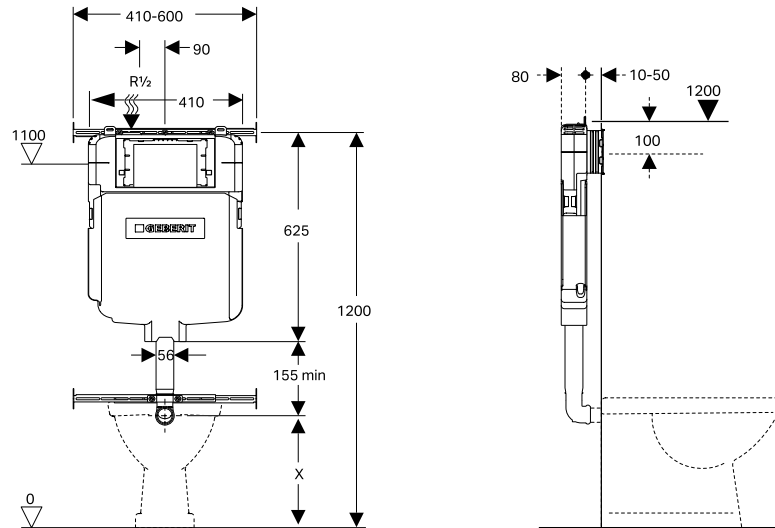

GEBERIT SIGMA8 FOR BACK TO WALL PANS

Range:

109.794.00.1 (6/3L)
109.795.00.1 (4.5/3L)

Specifications:

Installation type: In-wall, stud or brick 90mm
WELS rating: 3 Star (6/3L) or 4 Star (4.5/3L)
Pan type: BTW S or P Trap
Operating Pressure: 10-500Kpa
Material: High Density Impact Resistant Blow Molded Tank
Button options: Sigma 20/ Sigma 21/
Sigma 30/ Sigma 50/ Sigma 60

Price:

$ 471.00