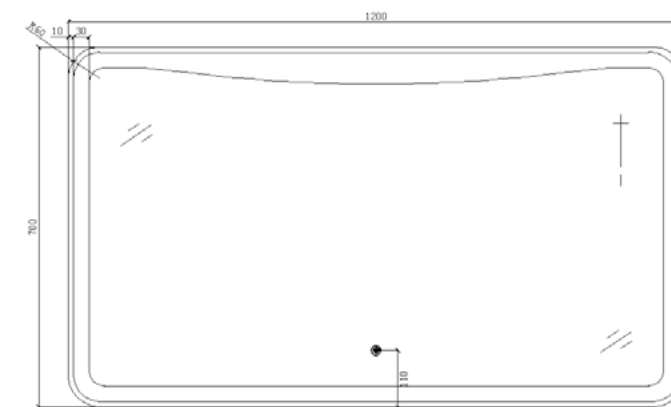

LED MIRROR

Range:
SPC-1200-700-LED

1. **Specifications:**
2. Overall dimensions: 1200 x 25 x 700
   - IP44 Rating, SAA approved
   - Lights: Touch sensor, 220-240V, 50/60Hz
   - Cooper free glass

Price:
$ 995.00

Featured - SPC-1200-700-LED