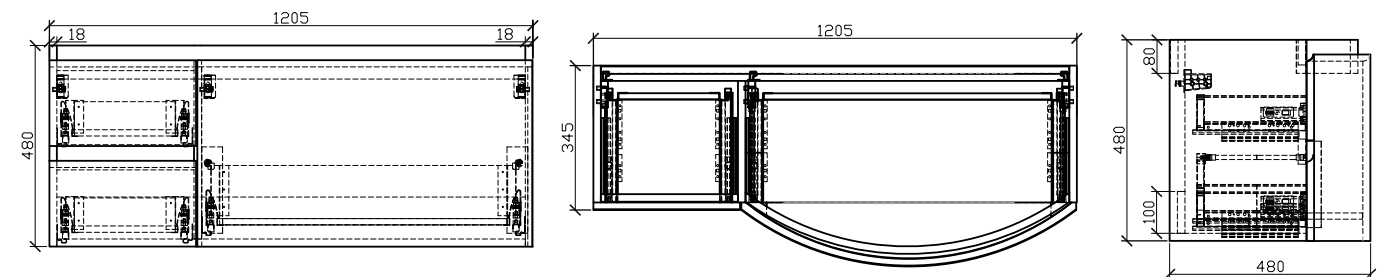

Price:
 \$ 2415.00

Showcasing Prospero vanity in Burgundy

ATRIA DE LUXE II

Showcasing Atria De Luxe II vanity and Marmo Led mirror with marble frame

Range:
ATR-1000-DRAW-GB
ATR-1000-DRAW-GW

Description:
Popular with interior designers and high end homes, made in Europe wall hung or floor standing vanity with two Blum soft close drawers and ceramic top.
Dimensions: 1000 x 440 x 500