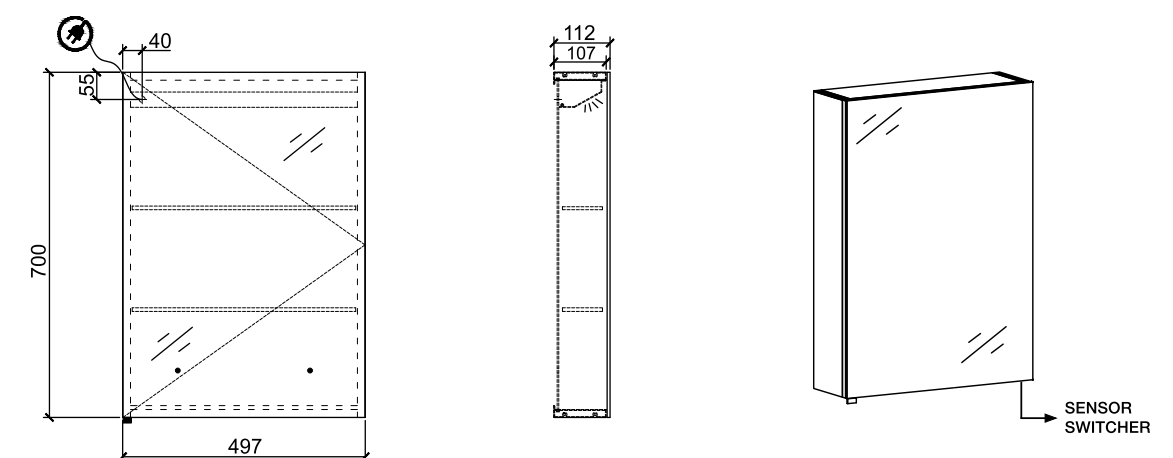

Price:

$ 890.00