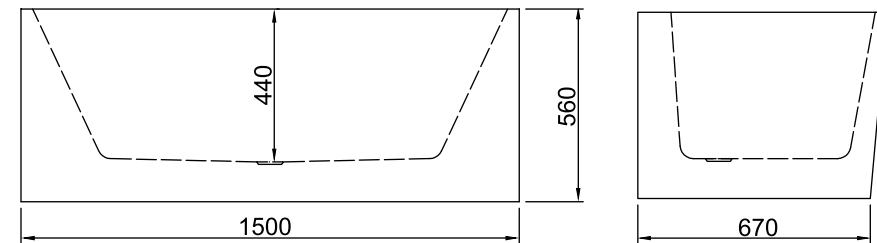

ALTO

Range:
Alto BB52-1500

Specifications:
Free standing bath with chrome pop up waste included.
1500x720x560
Weight: 46kg
Capacity: 280L

Bath finishes:

Semi Gloss White

Pop up waste colour options:

Chrome Included	Matt White $149.00	Brushed Gun Metal $149.00
Matt Black $149.00	Brushed Brass $149.00	Brushed Nickel $149.00

Material:
Cast Acrylic (PMMA)

Price:
$ 2250.00