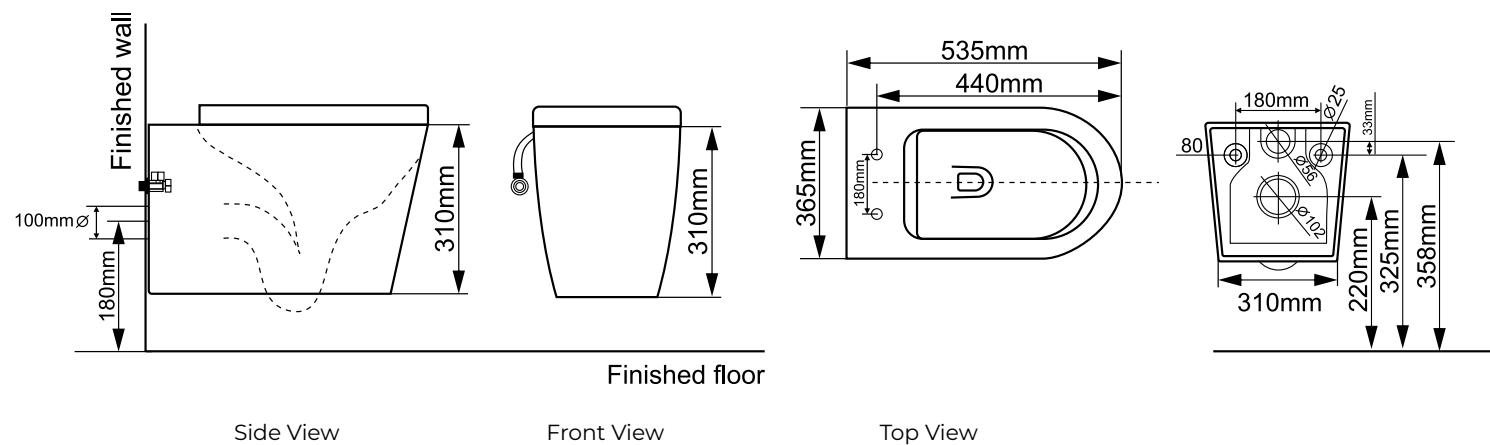

FLAY-R

Range:
BB506CH

Specifications:
European design toilet pan with German made soft close seat.
• Thermosetting resin German toilet seat
• Soft close seat with quick release system
• P trap only
• Rimless design
• Nano Glaze surface

Features:

SOFT CLOSE original TAKE OFF original

Dimension:
535 x 365 x 310

Price:
$ 750.00

ALEXANDER-R

Range:
BB352-R-WH

Specifications:
European design toilet pan with German made soft close seat.
• Thermosetting resin German toilet seat
• Soft close seat with quick release system
• P trap only
• Rimless design
• Nano Glaze surface

Features:

SOFT CLOSE original TAKE OFF original

Dimension:
540 x 360 x 310

Price:
$ 790.00