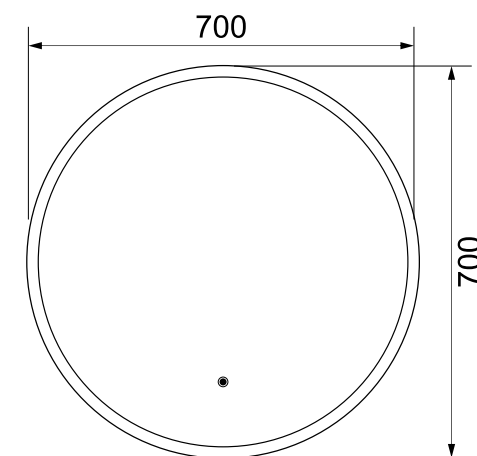

Material:
Frame: Solid surface

Price:
\$ 1115.00

Q-LINE

Range:
SPC-QLINE-LED

- Specifications:**
Gorgeous oval shape Q-Line Led mirror with touch sensor and demister.
- Overall dimensions: 580 x 25 x 900
 - IP44 Rating, SAA approved
 - Lights: Touch sensor, 220-240V, 50/60Hz
 - Features Demister
 - Cooper free glass