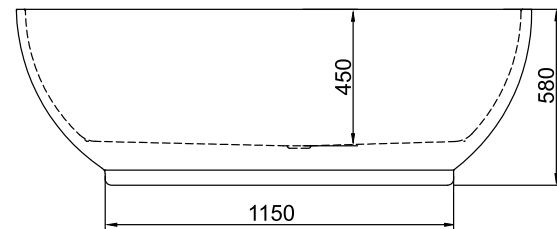

AVEO

Range:

Aveo BB1740

Specifications:

Free standing bath with chrome pop up waste included.

1700x850x580

Weight: 46kg

Capacity: 285L

Bath finishes:

Semi Gloss White

Pop up waste colour options:

Chrome

Included

Matt White

$149.00

Brushed Gun Metal

$149.00

Matt Black

$149.00

Brushed Brass

$149.00

Brushed Nickel

$149.00

Material:

Cast Acrylic (PMMA)

Price:

$ 2715.00