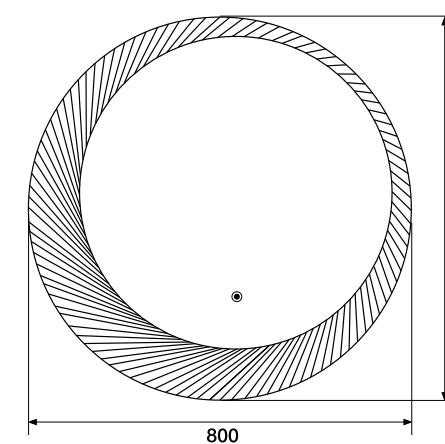

BUCCIANO LED MIRROR

Range:
SPC-800-BUCCIANO-LED

Specifications:
Sophisticated round LED mirror with delicate yet geometric trim, demister and touch sensor operated

- Overall dimensions: 800 x 25 x 800
- IP44 Rating, SAA approved
- Lights: Touch sensor, 220-240V, 50/60Hz
- Cooper free glass
- Demister

Price:
$ 1050.00