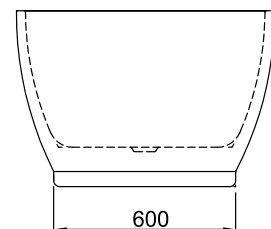

AVEO

Range:

Aveo BB1740

Specifications:

Free standing bath with chrome pop up waste included.

1700x850x580

Weight: 46kg

Capacity: 285L

Bath finishes:

Semi Gloss White

Pop up waste colour options:

Chrome

Included

Matt White

$149.00

Brushed Gun Metal

$149.00

Matt Black

$149.00

Brushed Brass

$149.00

Brushed Nickel

$149.00

Material:

Cast Acrylic (PMMA)

Price:

$ 2715.00