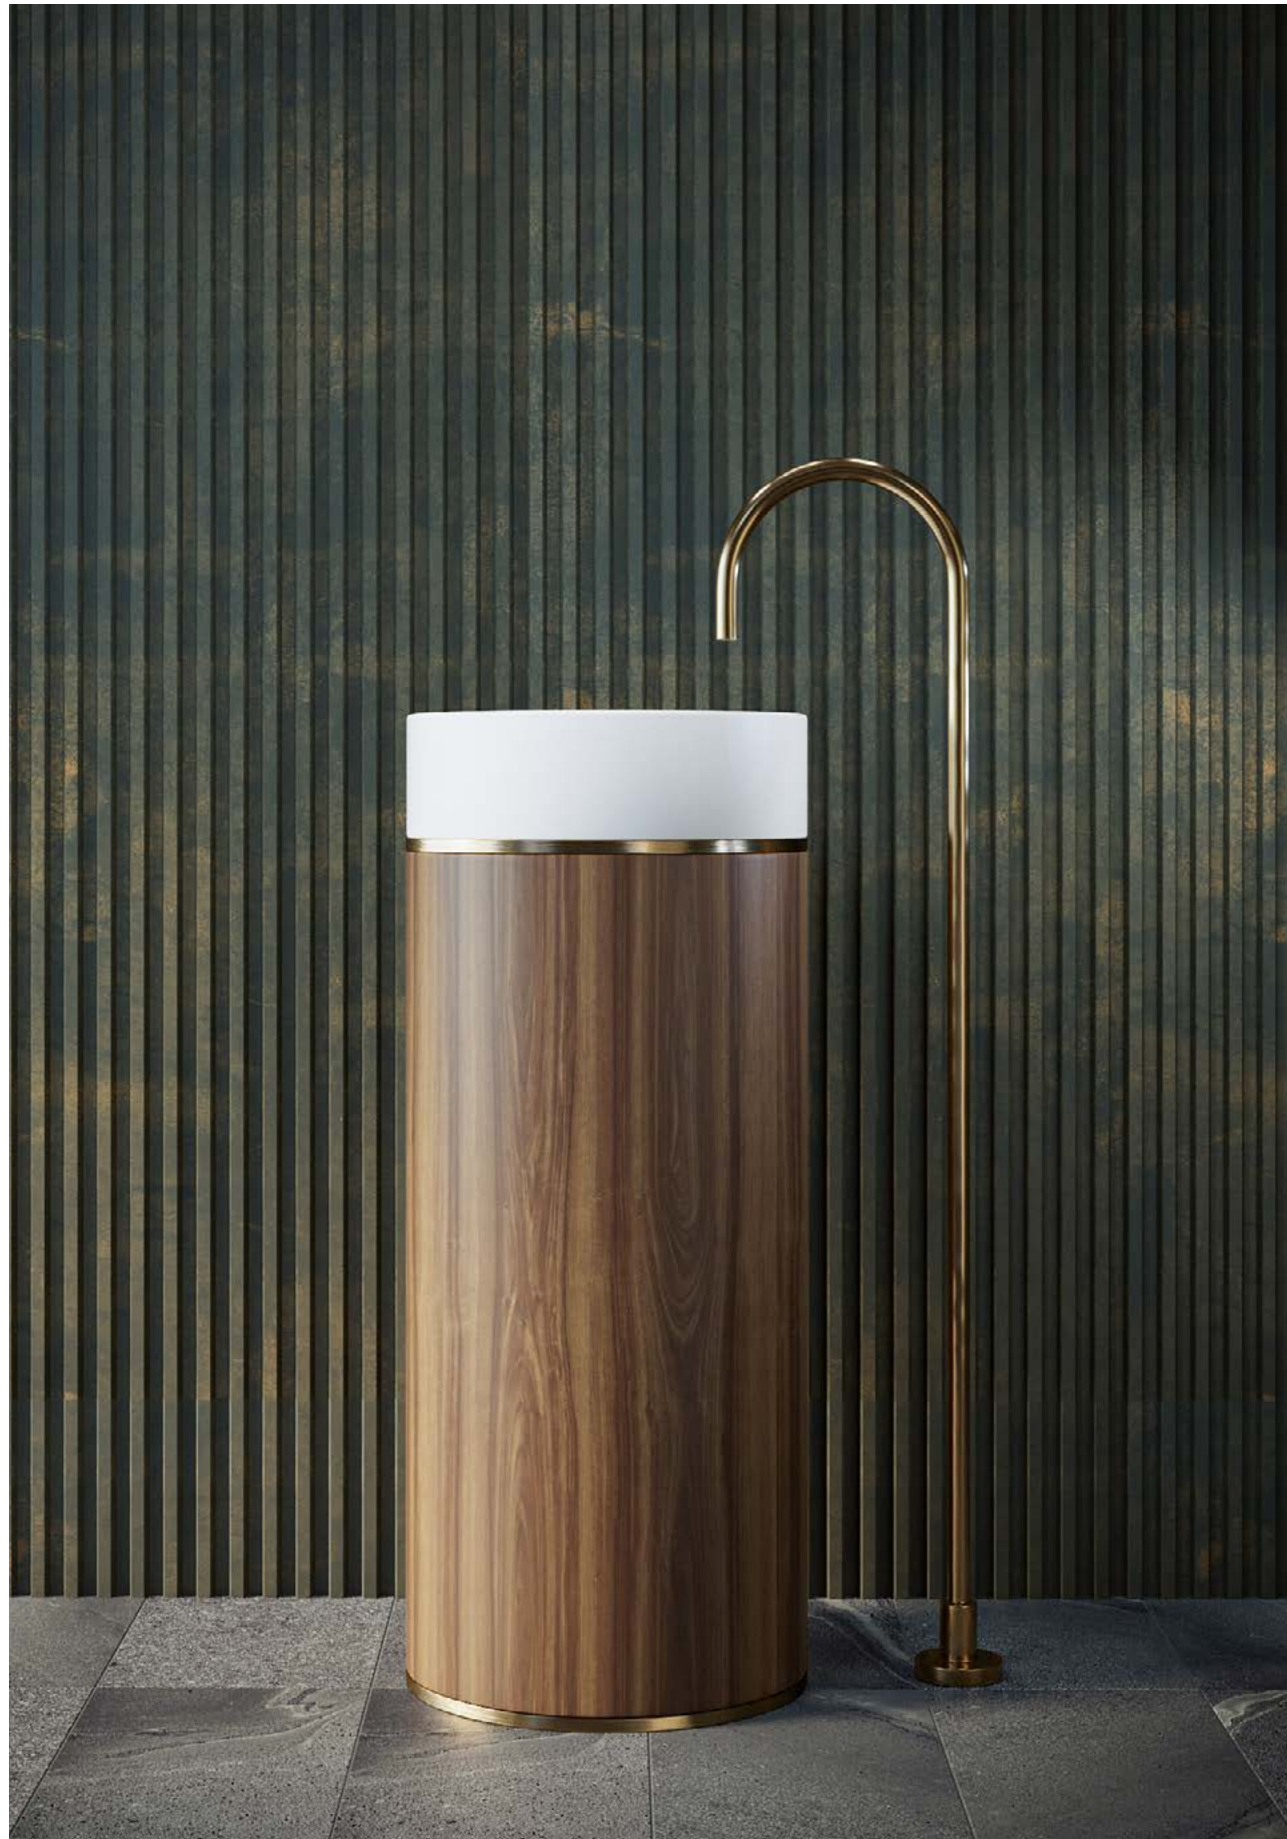

Colour and Finish Basin Colour: Black mist
Pedestal Colour: Matt white

Material Basin: Translucent resin stone
Base: Solid surface

Price:
\$4900.00

Featuring Hilton freestanding basin

Showcasing
Tesoro freestanding basin

Showcasing
Tesoro freestanding basin

Featuring Tesoro freestanding basin

PRODUCT SPECIFICATIONS

Combining the coolness of solid surface and the warmth of wood finish, Tesoro creates a sensation of comfort in the bathroom.

Features Solid Surface White Basin with wooden finish Pedestal. Steel Mounting Brackets screwed through the floor for added stability.

Size and Dimensions Bowl Capacity: 14 ltr
Width: 380 mm
Height: 850 mm
Plug & Waste Size: 32 mm x 40 mm
Weight: 15 kg