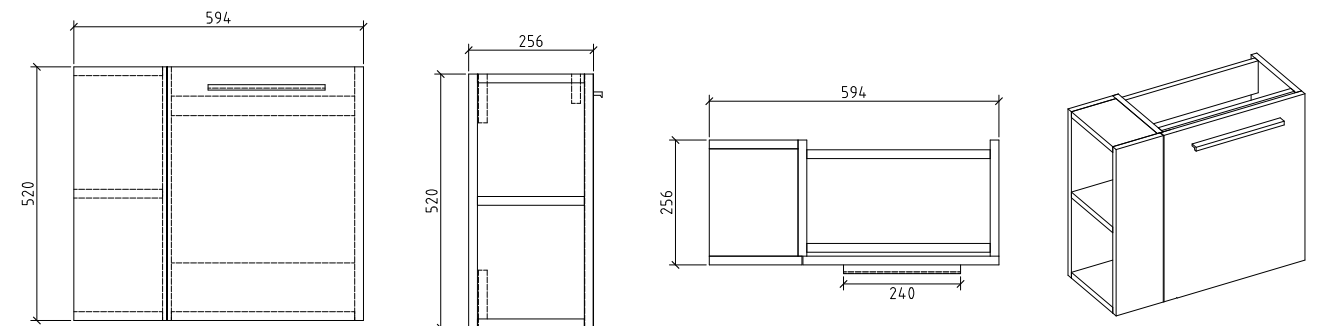

Price:
\$ 780.00

Showcased Rimini-SC-1200-L in Rain Forest

Range:
RIMINI-SC-1200-L
RIMINI-SC-1200-R

Description:
A new fluted finish of the Rimini storage cabinet provides a visual and tactile feature reminiscent of Art Deco aesthetics. Exterior and rich colour adds a touch of depth, contrast & texture to regular features in the bathroom.
Dimensions: 305 x 255 x 1220