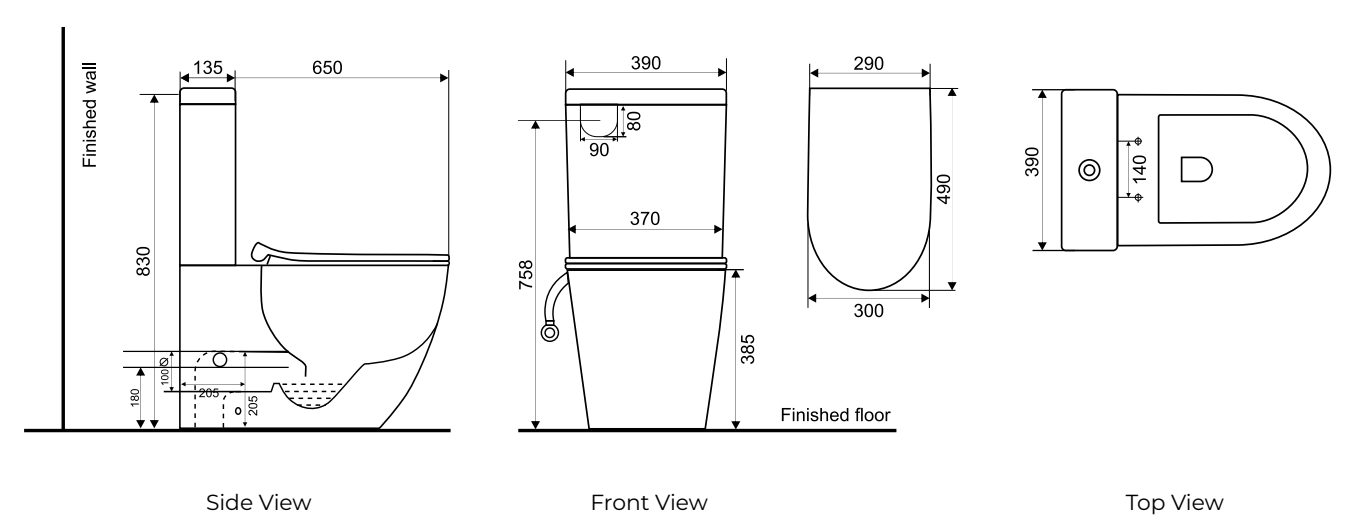

Features:

SOFT CLOSE original TAKE OFF original GEBERIT

Dimension:
650 x 390 x 830

Price:
$ 870.00