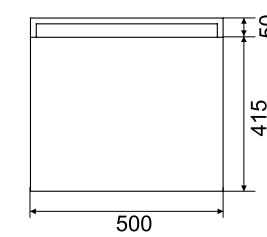

\$ 2410.00

Featuring Rimini 1200 in Potter's Clay

Range:
Rimini-1000

Description:
Wall hung vanity with 1 drawer
and solid surface basin
Dimensions: 990 x 495 x 450
Available in 600mm, 800mm, 1000mm,
1200mm, 1400mm and 1500mm