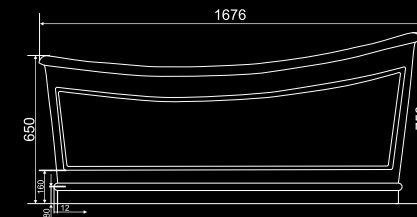

Bath finishes:
Matt White

Pop up waste colour options:

Chrome

Included

Material:
Solid Surface

Price:
\$ 4185.00

Featuring Bucciano Bathub in Grey Matt finish

Featuring Bucciano Bathtub in Matt Grey finish