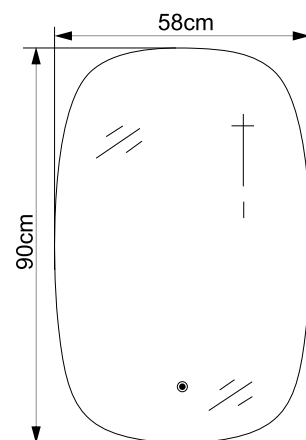

Q-LINE

Range:
SPC-QLINE-LED

1. **Specifications:**
   Gorgeous oval shape Q-Line Led mirror with touch sensor and demister.
2. Overall dimensions: 580 x 25 x 900
   - IP44 Rating, SAA approved
   - Lights: Touch sensor, 220-240V, 50/60Hz
   - Features Demister
   - Cooper free glass

Price:
$ 1115.00