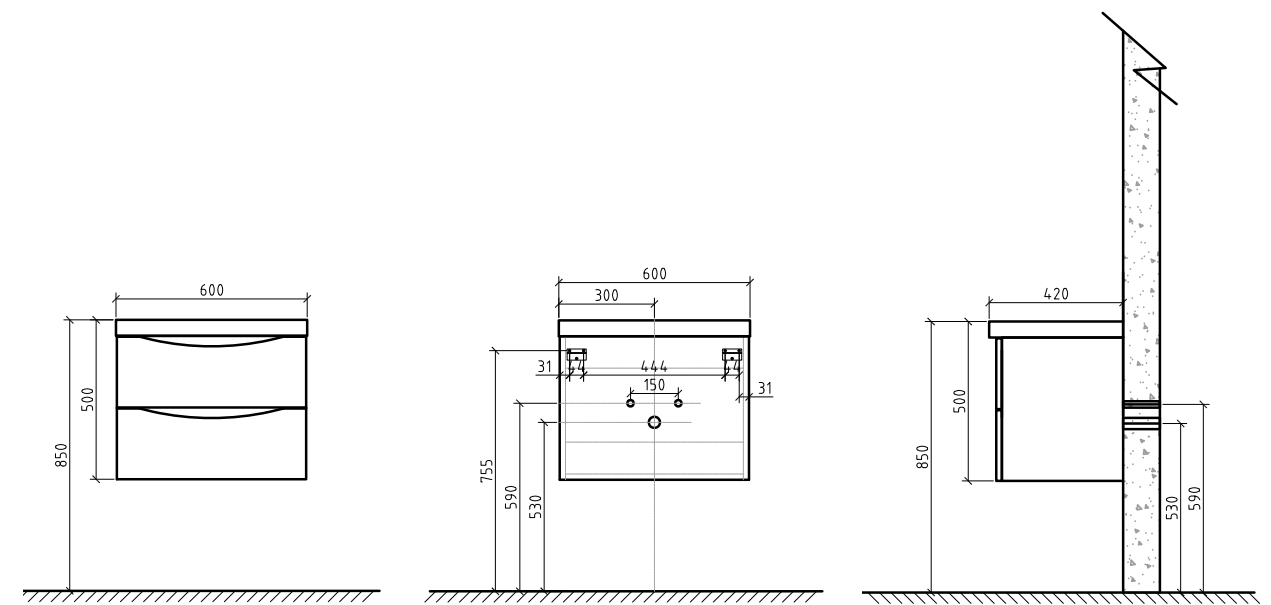

Basin finishes:

Pop up waste colour options:

Chrome	Matt White	Brushed Gun Metal	Matt Black	Brushed Brass	Brushed Nickel
Included	$149.00	$149.00	$149.00	$149.00	$149.00

Price:
$ 1245.00