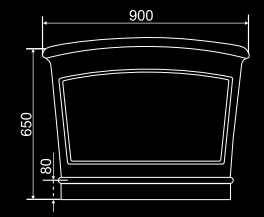

Range:
Ritz BB32 White

Specifications:
Free standing bath with overflow and pop us waste.
1676 x 900 x 650/750
Weight: 70kg
Capacity: 316L of Champagne

Bath finishes:
Matt White

Pop up waste colour options:

Chrome

Included

Material:
Solid Surface

Price:
$ 4185.00