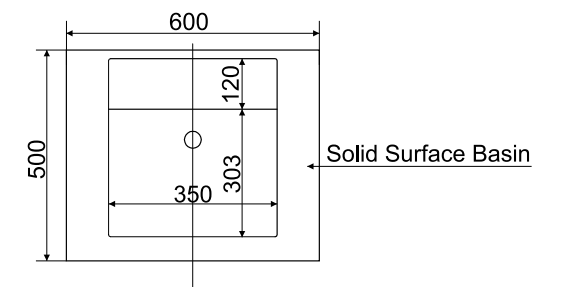

Range:
Rimini-600

Description:
Wall hung vanity with 1 drawer and solid surface basin
Dimensions: 590 x 495 x 450
Available in 600mm, 800mm, 1000mm, 1200mm, 1400mm and 1500mm

Vanity finishes:

Rain Forest

Potter's Clay

Specification

- Premium Soft Close runners
- Full extension drawer runners
- Thin Cultured marble basin, no tap hole configuration
- Requires 32 mm waste with overflow
- Smart inner drawer

Basin finishes:

Matt White

Solid Surface

Pop up waste colour options:

Solid surface

Included

Chrome

$149.00

Matt White

$149.00

Brushed Gun Metal

$149.00

Matt Black

$149.00

Brushed Brass (PVD)

$149.00

Brushed Nickel

$149.00

Price:

$ 2000.00