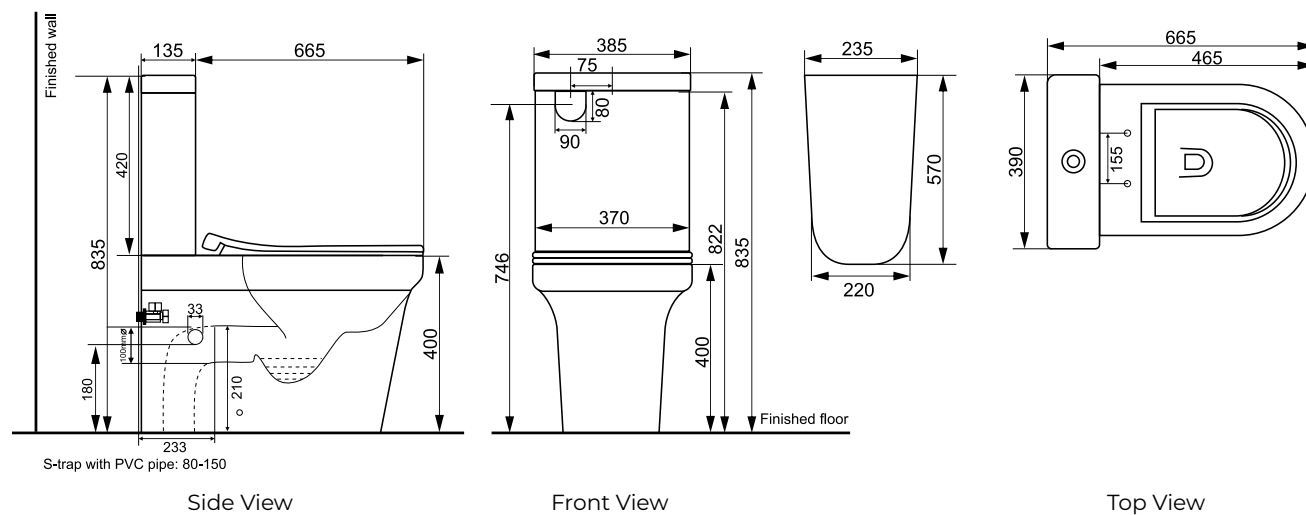

Features:

SOFT CLOSE original TAKE OFF original GEBERIT

Dimension:
665 x 390 x 835

Price:
\$ 870.00

ALEXANDER-R

Range:
BB0152-R-TS

Specifications:
European design toilet suite with Geberit internals and German made soft close seat.