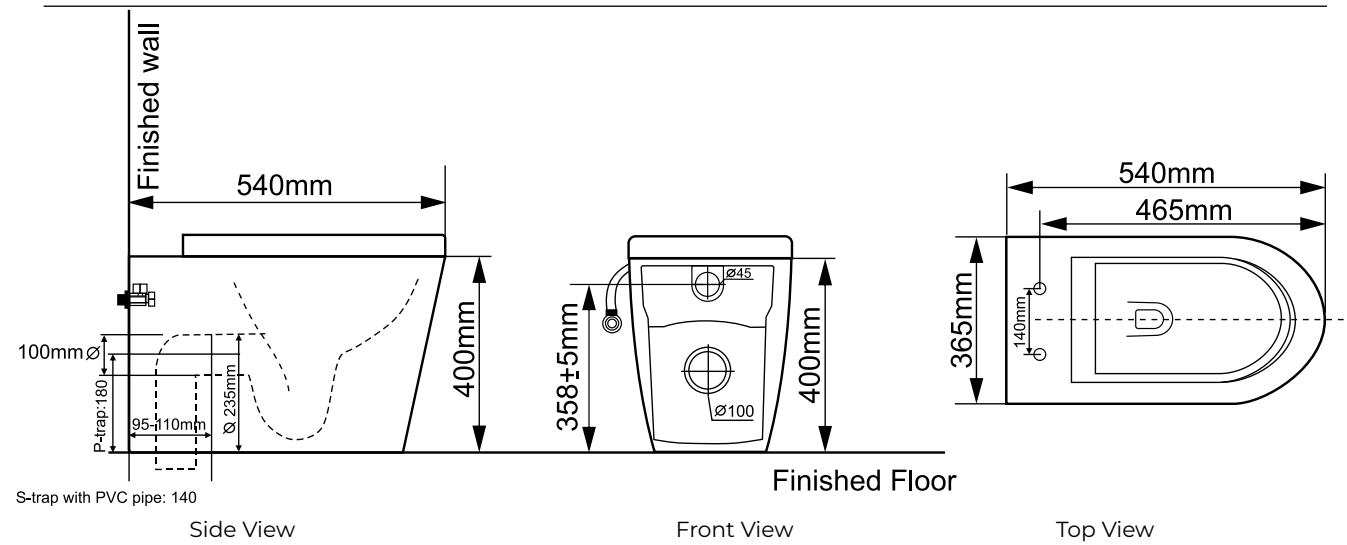

Features:

SOFT CLOSE original TAKE OFF original

Dimension:
540 x 365 x 400

Price:
\$ 790.00

Wall Hung Pans

VELLA

Range:
BB829CH

Specifications: