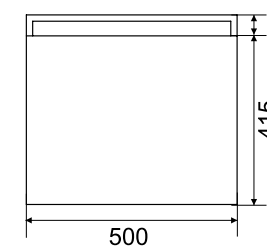

Range:
Rimini-600

Description:
Wall hung vanity with 1 drawer and solid surface basin
Dimensions: 590 x 495 x 450
Available in 600mm, 800mm, 1000mm, 1200mm, 1400mm and 1500mm

Vanity finishes:

Rain Forest

Potter's Clay

Specification

- Premium Soft Close runners
- Full extension drawer runners
- Thin Cultured marble basin, no tap hole configuration
- Requires 32 mm waste with overflow
- Smart inner drawer

Basin finishes:

Matt White

Solid Surface

Pop up waste colour options:

Solid surface

Included

Chrome

$149.00

Matt White

$149.00

Brushed Gun Metal

$149.00

Matt Black

$149.00

Brushed Brass (PVD)

$149.00

Brushed Nickel

$149.00

Price:

$ 2000.00