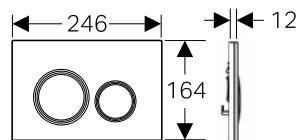

SIGMA 21

Range:

115.884.JM.1

Plate finishes:

115.884.JM.1

Mustang slate, chrome trim
$457.00

115.884.SI.1

White glass, chrome trim
$381.00

115.884.SJ.1

Black glass, chrome trim
$381.00

115.884.00.1

Matt black, chrome trim
$514.00