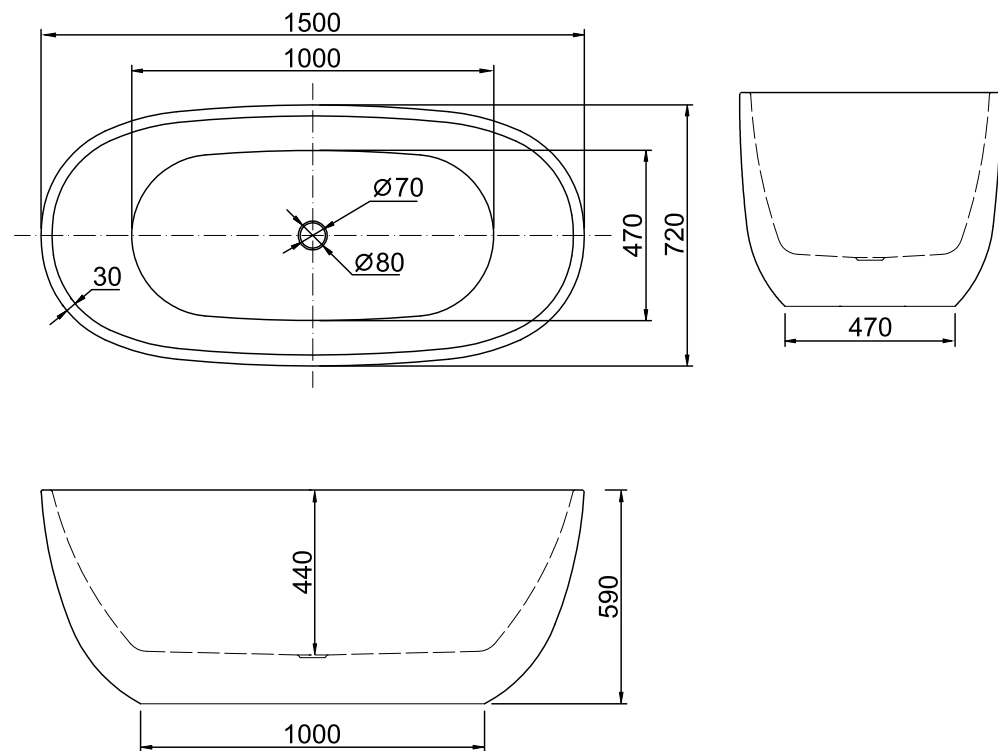

ALLY

Range:
Ally BB9572

Specifications:
Free standing bath with chrome pop up waste included.
1500 x 720 x 590
Weight: 44kg
Capacity: 240L

Bath finishes:

Semi Gloss White

Pop up waste colour options:

Chrome Included	Matt White $149.00	Brushed Gun Metal $149.00
Matt Black $149.00	Brushed Brass $149.00	Brushed Nickel $149.00

Material:
Cast Acrylic (PMMA)

Price:
$ 2150.00