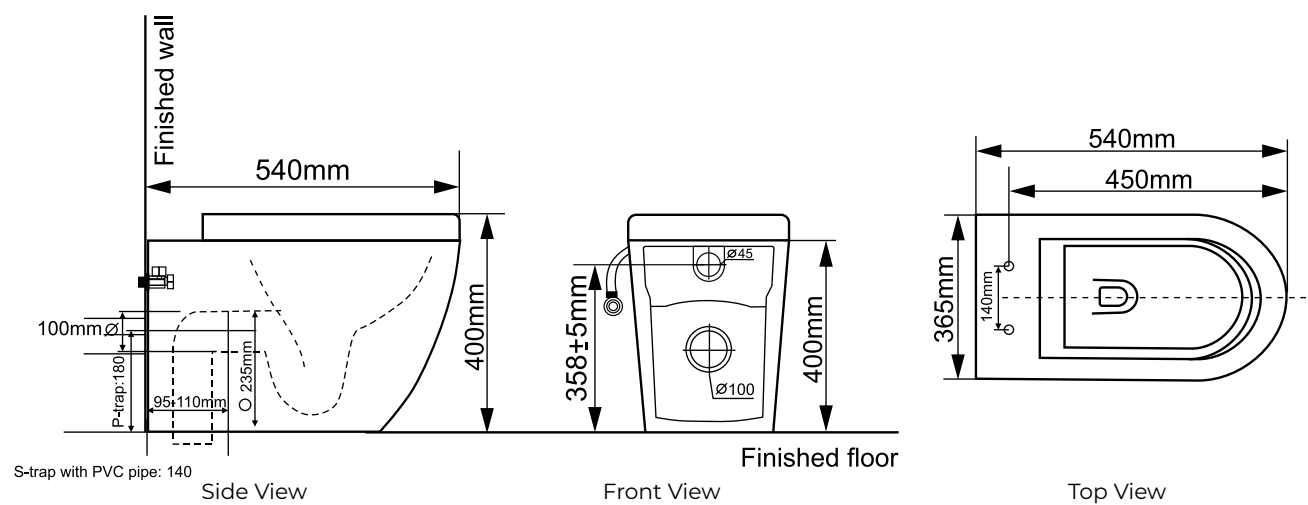

ALEXANDER-R

Range:
BB0252-R-BTW

Specifications:
European design toilet pan with German made soft close seat.

- Thermosetting resin German toilet seat
- Soft close seat with quick release system
- Universal trap for S or P-trap installation
- European compact design
- Nano Glaze surface

Features:

SOFT CLOSE original TAKE OFF original

Dimension:
540 x 365 x 400

Price:
$ 790.00