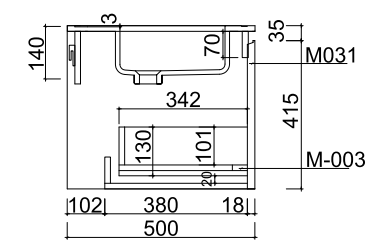

Features Solid Surface White Basin with Cool Grey Satin pedestal. Steel Mounting Brackets - screwed through the floor for added stability.

Size and Dimensions Bowl Capacity: 16 ltr
Width: 500 mm
Height: 800 mm
Plug & Waste Size: 32 mm x 40 mm
Weight: 37 kg

Features Solid Surface White pedestal with translucent resin stone basin. Steel Mounting Brackets - screwed through the floor for added stability.

Size and Dimensions Bowl Capacity: 16 ltr
Width: 400 mm
Height: 860 mm
Plug & Waste Size: 32 mm x 40 mm
Weight: 36 kg

Features Solid Surface White Basin with wooden finish Pedestal. Steel Mounting Brackets screwed through the floor for added stability.

Size and Dimensions Bowl Capacity: 14 ltr
Width: 380 mm
Height: 850 mm
Plug & Waste Size: 32 mm x 40 mm
Weight: 15 kg

\$ 2410.00

Featuring Rimini 1200 in Potter's Clay

Range:
Rimini-1000

Description:
Wall hung vanity with 1 drawer
and solid surface basin
Dimensions: 990 x 495 x 450
Available in 600mm, 800mm, 1000mm,
1200mm, 1400mm and 1500mm