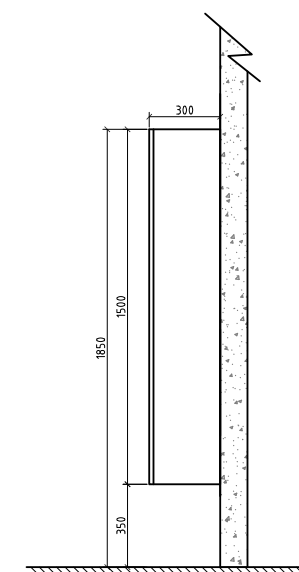

Range:
ANC-1500-WO
ANC-1500-RW
ANC-1500-GW

Description:
European design wall hung side cabinet
with two Blum soft close doors.
Dimensions: 400 x 300 x 1500

Cabinet finishes:

Gloss White

White Oak

Rose Wood

Specification

- Easyfix installation system
- Blum soft close doors
- Stylish fingerpull recess to open
- White cabinet features matt white interior, white oak features matching white oak interior and rose wood features matching rose wood interior

Price:
$ 1100.00