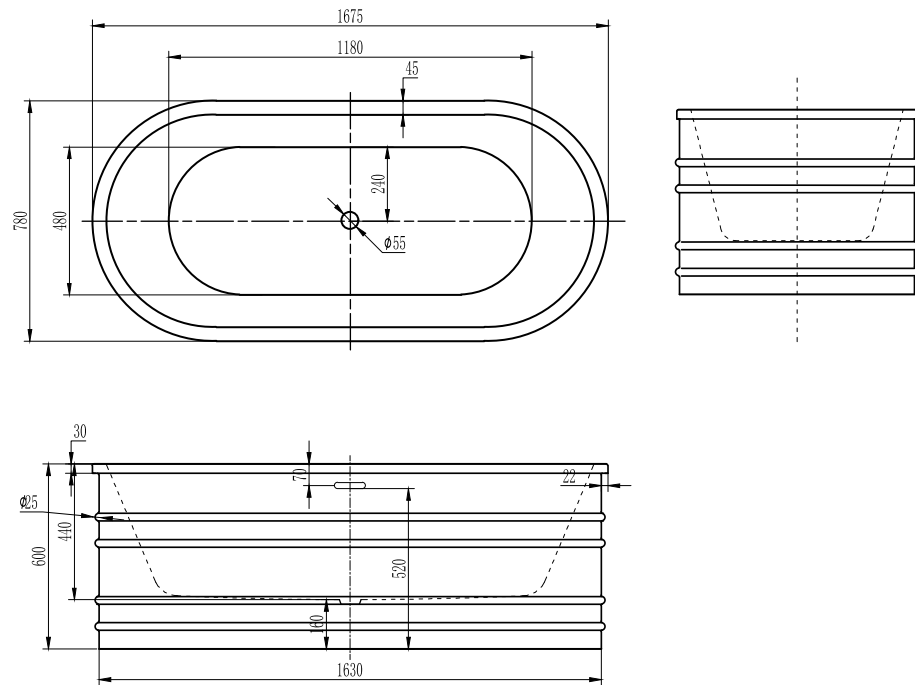

BUCCIANO

Range:
Bucciano BB26161

Specifications:
Free standing bath with overflow and pop up waste.
1675x780x600
Weight: 63kg
Capacity: 265L of Champagne

Bath finishes:
Matt Grey

Pop up waste colour options:

Chrome

Included

Material:
Solid Surface

Price:
$ 4755.00