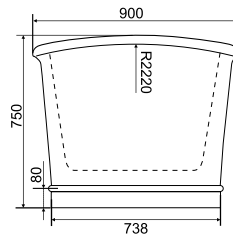

Bath finishes:
Matt Grey

Pop up waste colour options:

Chrome

Included

Material:
Solid Surface

Price:
\$ 4755.00

Range:
Ritz BB32 White

Specifications:
Free standing bath with overflow and pop us waste.
1676 x 900 x 650/750
Weight: 70kg
Capacity: 316L of Champagne