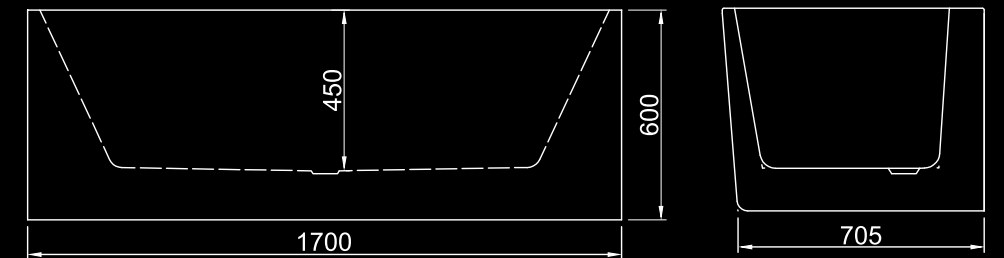

Pop up waste colour options:

Chrome Included	Matt White $149.00	Brushed Gun Metal $149.00
Matt Black $149.00	Brushed Brass $149.00	Brushed Nickel $149.00

Material:
Cast Acrylic (PMMA)

Price:
$ 2490.00