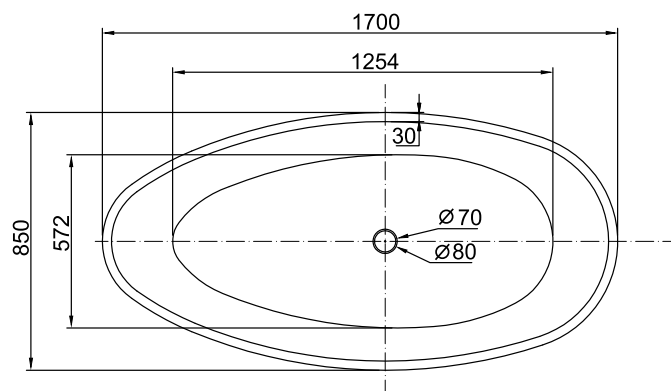

AVEO

Range:

Aveo BB1740

Specifications:

Free standing bath with chrome pop up waste included.

1700x850x580

Weight: 46kg

Capacity: 285L

Bath finishes:

Semi Gloss White

Pop up waste colour options:

Chrome

Included

Matt White

$149.00

Brushed Gun Metal

$149.00

Matt Black

$149.00

Brushed Brass

$149.00

Brushed Nickel

$149.00

Material:

Cast Acrylic (PMMA)

Price:

$ 2715.00