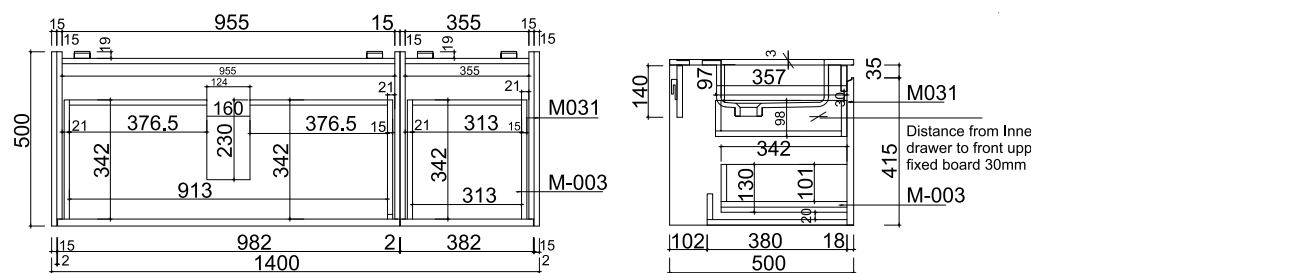

\$149.00

Price:

\$ 3595.00

RIMINI

Range:
Rimini-1500

Description:
Wall hung vanity with 2 drawers
and solid surface basin
Dimensions: 1500 x 495 x 450
Available in 600mm, 800mm, 1000mm,
1200mm, 1400mm and 1500mm