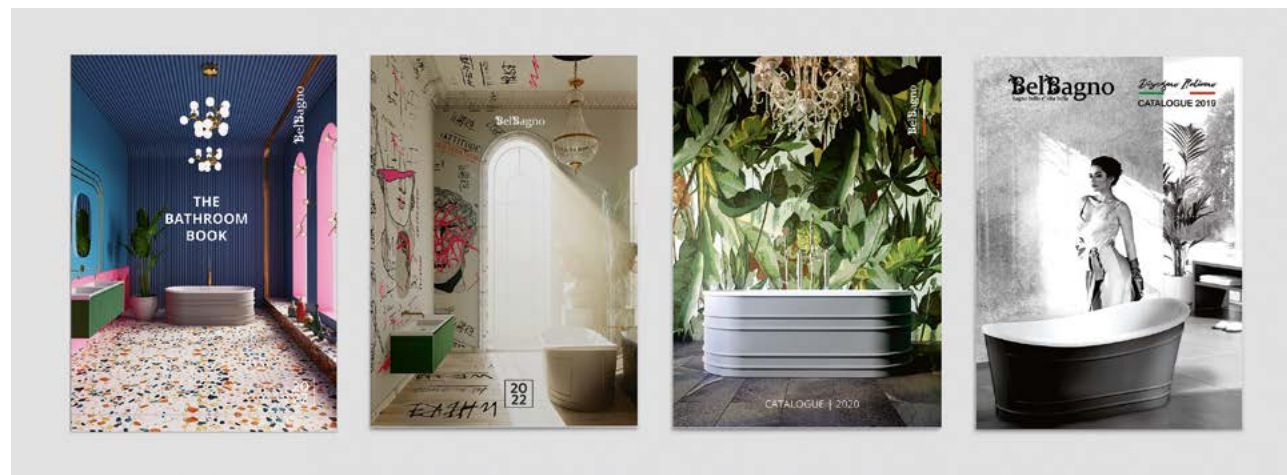

CATALOGUES