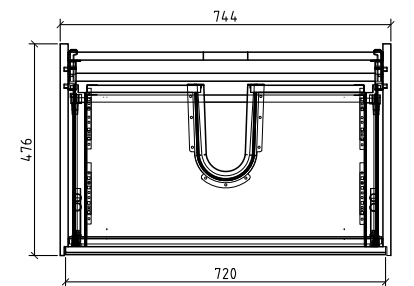

Price:
\$ 1490.00

PRADO

Range:
PRD-900W-GW
PRD-900W-MO

Description:
European design wall hung vanity with 1 external and 1 inner soft close premium drawers and solid surface basin.
Dimensions: 900 x 480 x 450
Available in 750mm, 900mm and 1200mm