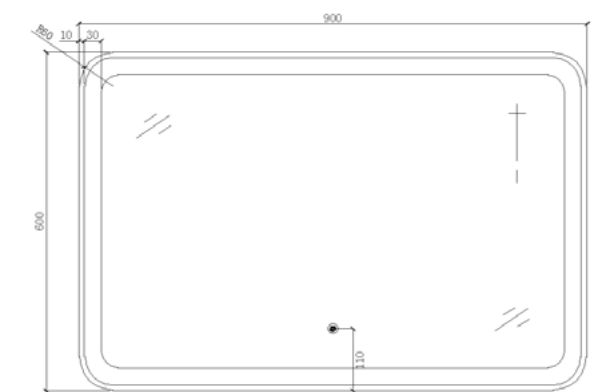

LED MIRROR

Range:
SPC-600-700-LED

Specifications:

- Overall dimensions: 600 x 25 x 700
- IP44 Rating, SAA approved
- Lights: Touch sensor, 220-240V, 50/60Hz
- Cooper free glass

Price:
$ 730.00

Range:
SPC-900-600-LED

Specifications:

- Overall dimensions: 900 x 25 x 600
- IP44 Rating, SAA approved
- Lights: Touch sensor, 220-240V, 50/60Hz
- Cooper free glass

Price:
$ 850.00