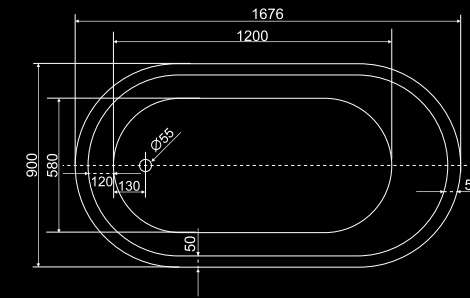

Range:
Ritz BB32 White

Specifications:
Free standing bath with overflow and pop us waste.
1676 x 900 x 650/750
Weight: 70kg
Capacity: 316L of Champagne

Bath finishes:
Matt White

Pop up waste colour options:

Chrome

Included

Material:
Solid Surface

Price:
$ 4185.00