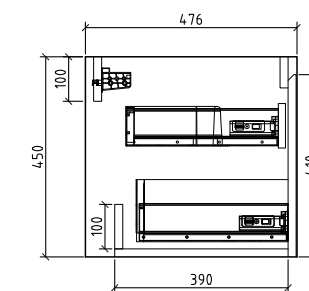

Price:
\$ 1490.00

PRADO

Range:
PRD-900W-GW
PRD-900W-MO

Description:
European design wall hung vanity with 1 external and 1 inner soft close premium drawers and solid surface basin.
Dimensions: 900 x 480 x 450
Available in 750mm, 900mm and 1200mm