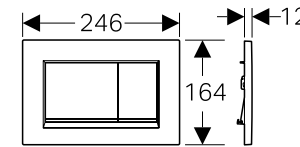

SIGMA30

PUSH™The BUTTONS™ Chemical Brothers™

Range:

115.883.KH.1

Plate finishes:

115.883.KH.1

Chrome, matt trim
$152.00

115.883.KJ.1

White, chrome trim
$133.00

115.883.KK.1

White, gold trim
$152.00

115.883.KM.1

Black, chrome trim
$133.00

115.883.16.1

Matt black, black trim
$152.00

115.883.JT.1

Matt white, chrome trim
$152.00

115.883.JQ.1

Matt chrome, chrome trim
$152.00

115.883.01.1

Matt white, white trim
$152.00

115.883.11.1

White, matt white trim
$152.00