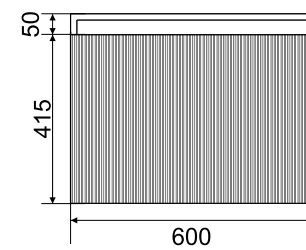

Range:
Rimini-600

Description:
Wall hung vanity with 1 drawer and solid surface basin
Dimensions: 590 x 495 x 450
Available in 600mm, 800mm, 1000mm, 1200mm, 1400mm and 1500mm

Vanity finishes:

Rain Forest

Potter's Clay

Specification

- Premium Soft Close runners
- Full extension drawer runners
- Thin Cultured marble basin, no tap hole configuration
- Requires 32 mm waste with overflow
- Smart inner drawer

Basin finishes:

Matt White

Solid Surface

Pop up waste colour options:

Solid surface

Included

Chrome

$149.00

Matt White

$149.00

Brushed Gun Metal

$149.00

Matt Black

$149.00

Brushed Brass (PVD)

$149.00

Brushed Nickel

$149.00

Price:

$ 2000.00