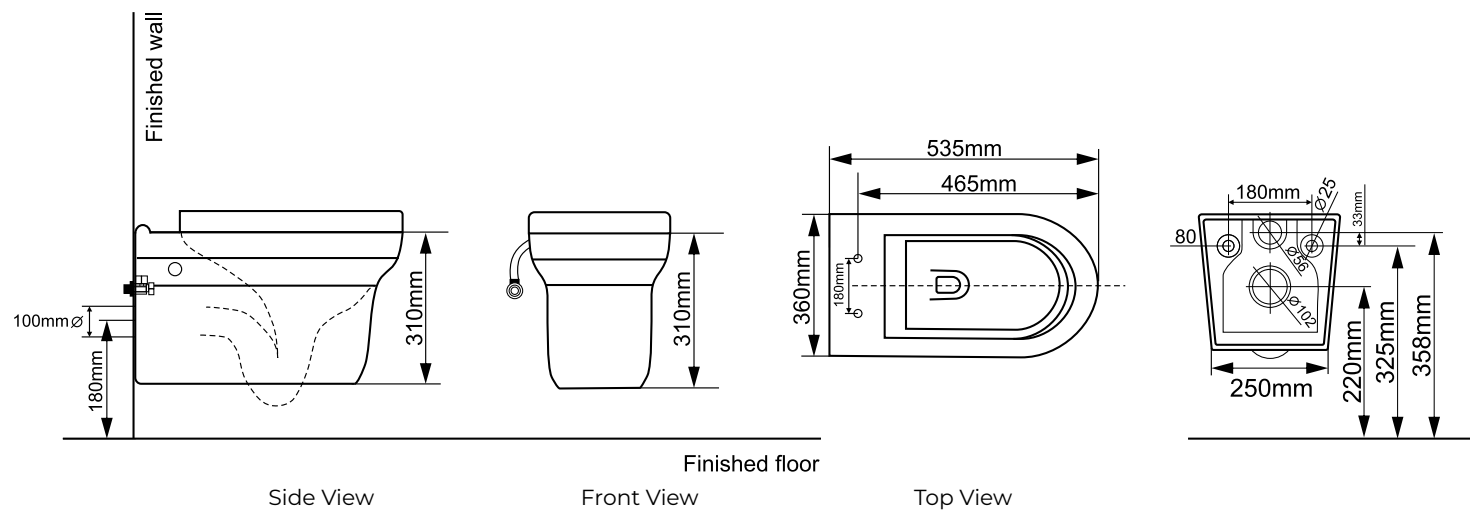

VELLA

Range:
BB829CH

Specifications:

- European design toilet pan with German made soft close seat.
- Thermosetting resin German toilet seat
- Soft close seat with quick release system
- P trap only
- Rimless design
- Nano Glaze surface

Features:

SOFT CLOSE original TAKE OFF original

Dimension:

535 x 360 x 310

Price:

$ 750.00

ARDENTE-R

Range:
BB8360CH

Specifications:

- European design toilet pan with German made soft close seat.
- Thermosetting resin German toilet seat
- Soft close seat with quick release system
- P trap only
- Rimless design
- Nano Glaze surface

Features:

SOFT CLOSE original TAKE OFF original

Dimension:

550 x 360 x 310

Price:

$ 750.00