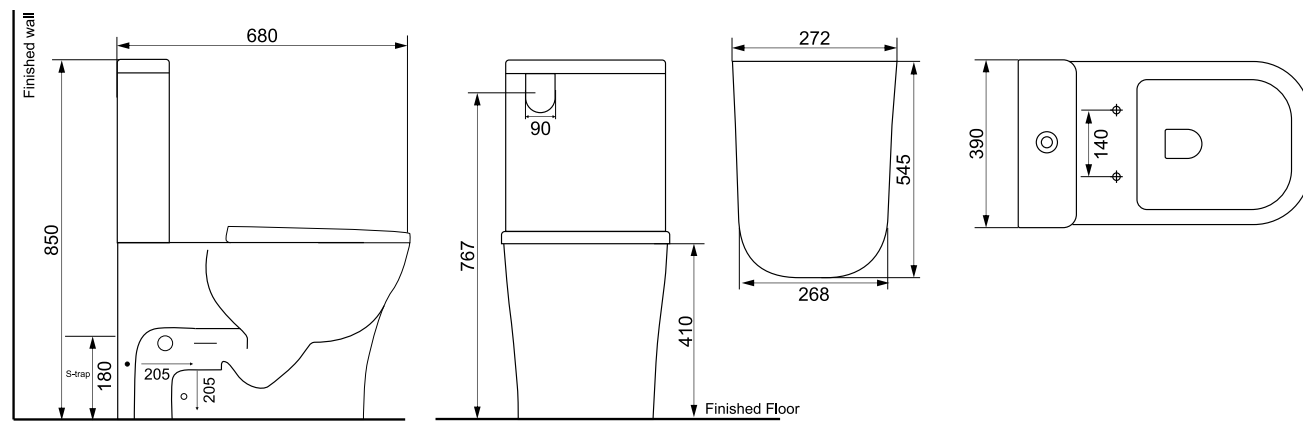

Features:

SOFT CLOSE original TAKE OFF original **GEBERIT**

Dimension:
680 x 390 x 850

Price:
\$ 900.00

Side View

Front View

Top View

Featured Modena toilet suite