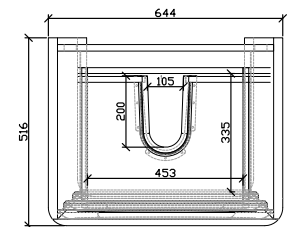

Price:

\$ 1470.00

PIRAMID

Range:
PIR-800-WO

Description:
Popular human body shape inspired floor standing vanity with two soft close drawers and solid surface top.
Dimensions: 800 x 520 x 800
Available in 650mm and 800mm