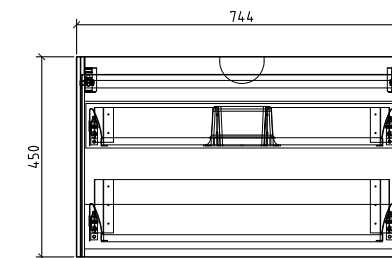

Price:
\$ 1490.00

PRADO

Range:
PRD-900W-GW
PRD-900W-MO

Description:
European design wall hung vanity with 1 external and 1 inner soft close premium drawers and solid surface basin.
Dimensions: 900 x 480 x 450
Available in 750mm, 900mm and 1200mm