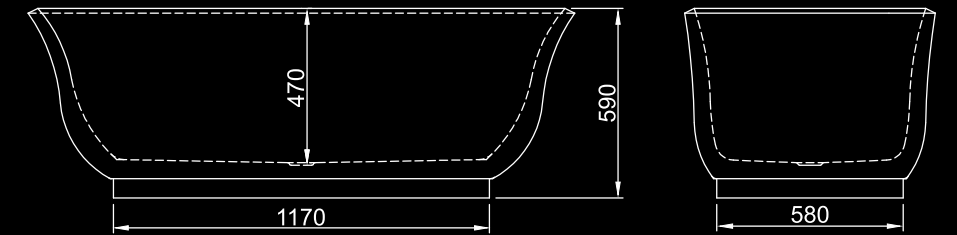

Pop up waste colour options:

Chrome Included	Matt White $149.00	Brushed Gun Metal $149.00
Matt Black $149.00	Brushed Brass $149.00	Brushed Nickel $149.00

Material:
Cast Acrylic (PMMA)

Price:
$ 2940.00