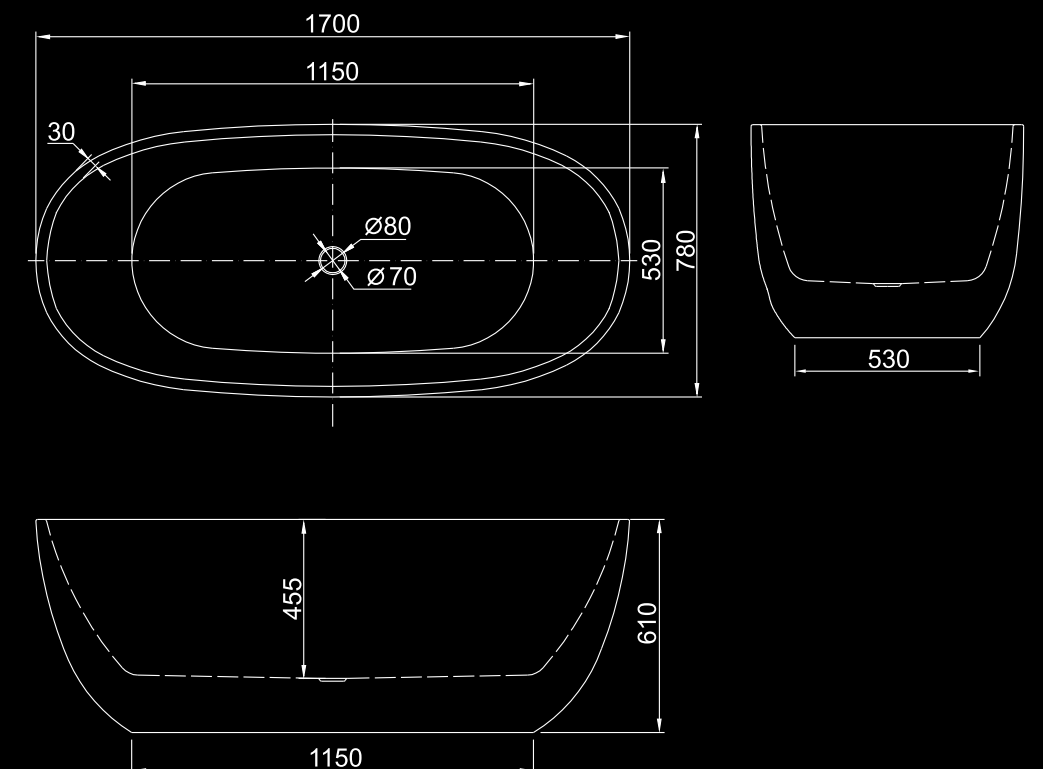

Pop up waste colour options:

Chrome Included	Matt White $149.00	Brushed Gun Metal $149.00
Matt Black $149.00	Brushed Brass $149.00	Brushed Nickel $149.00

Material:
Cast Acrylic (PMMA)

Price:
$ 2375.00