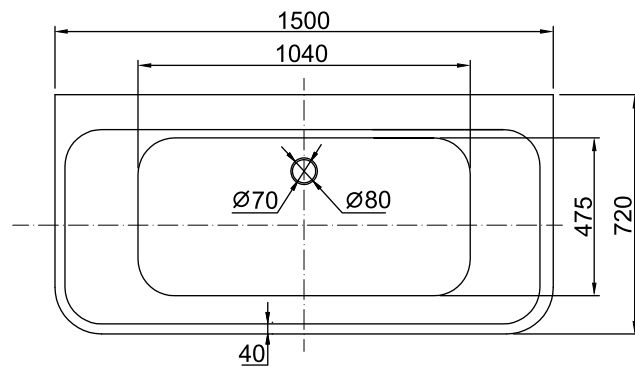

ALTO

Range:
Alto BB52-1500

Specifications:
Free standing bath with chrome pop up waste included.
1500x720x560
Weight: 46kg
Capacity: 280L

Bath finishes:

Semi Gloss White

Pop up waste colour options:

Chrome Included	Matt White $149.00	Brushed Gun Metal $149.00
Matt Black $149.00	Brushed Brass $149.00	Brushed Nickel $149.00

Material:
Cast Acrylic (PMMA)

Price:
$ 2250.00