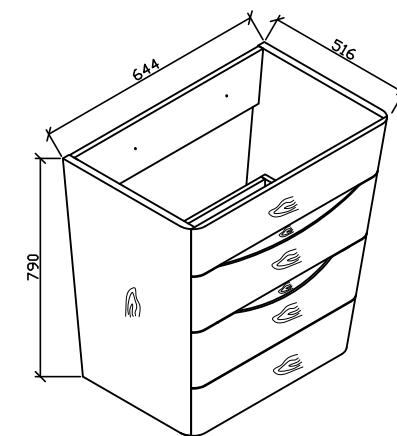

Price:

\$ 1470.00

PIRAMID

Range:
PIR-800-WO

Description:
Popular human body shape inspired floor standing vanity with two soft close drawers and solid surface top.
Dimensions: 800 x 520 x 800
Available in 650mm and 800mm