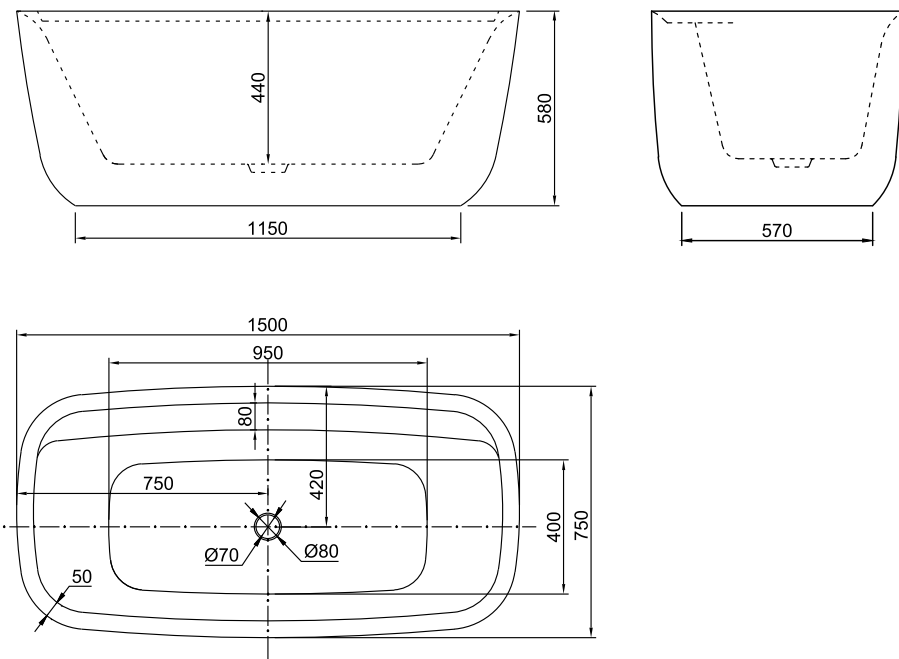

TERRICCIO

Range:
Terriccio BB5572

Specifications:
Free standing bath with chrome pop up waste included.
1500 x 750 x 580
Weight: 43kg
Capacity: 180L

Bath finishes:

Matt White

Pop up waste colour options:

Chrome Included	Matt White $149.00	Brushed Gun Metal $149.00
Matt Black $149.00	Brushed Brass $149.00	Brushed Nickel $149.00

Material:
Cast Acrylic (PMMA)

Price:
$ 2860.00