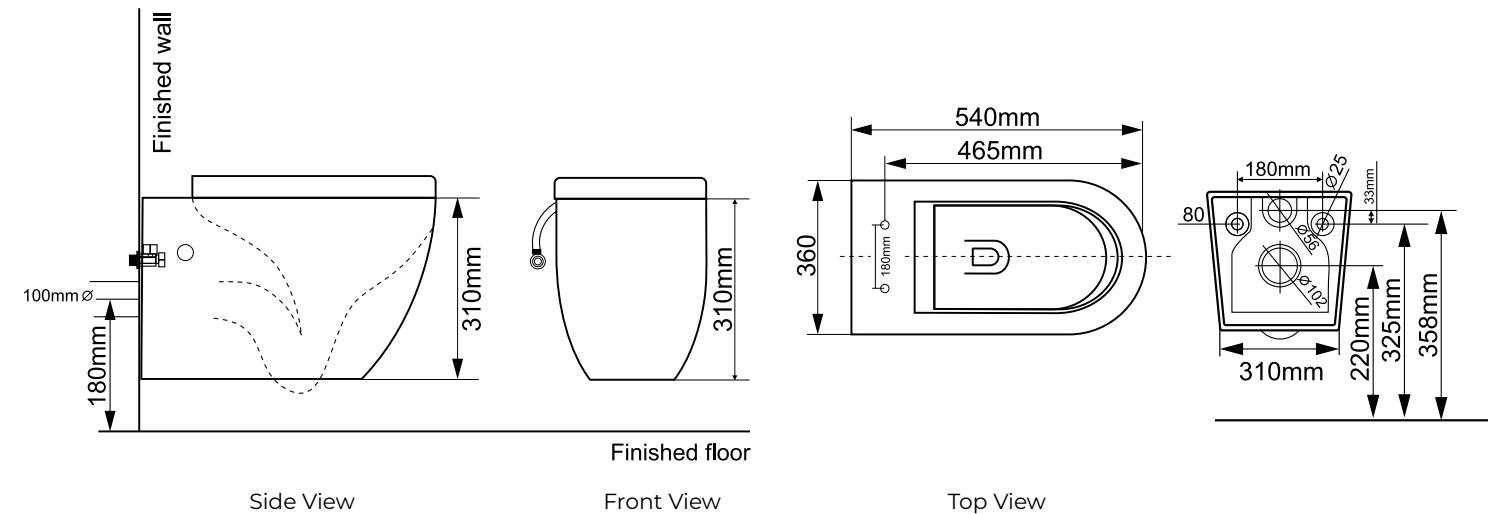

FLAY-R

Range:
BB506CH

Specifications:
European design toilet pan with German made soft close seat.
• Thermosetting resin German toilet seat
• Soft close seat with quick release system
• P trap only
• Rimless design
• Nano Glaze surface

Features:

SOFT CLOSE original TAKE OFF original

Dimension:
535 x 365 x 310

Price:
$ 750.00

ALEXANDER-R

Range:
BB352-R-WH

Specifications:
European design toilet pan with German made soft close seat.
• Thermosetting resin German toilet seat
• Soft close seat with quick release system
• P trap only
• Rimless design
• Nano Glaze surface

Features:

SOFT CLOSE original TAKE OFF original

Dimension:
540 x 360 x 310

Price:
$ 790.00