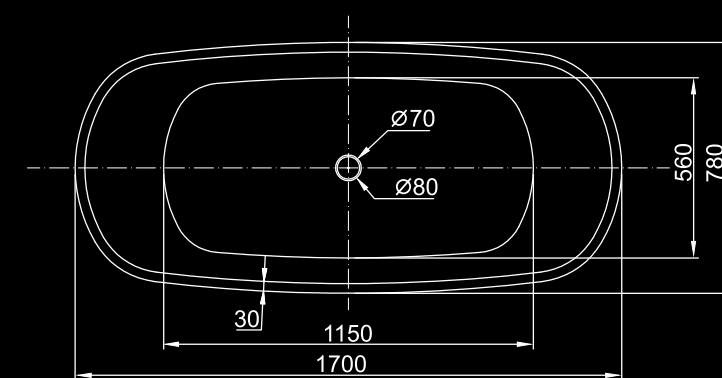

Pop up waste colour options:

Chrome Included	Matt White $149.00	Brushed Gun Metal $149.00
Matt Black $149.00	Brushed Brass $149.00	Brushed Nickel $149.00

Material:
Cast Acrylic (PMMA)

Price:
$ 2940.00