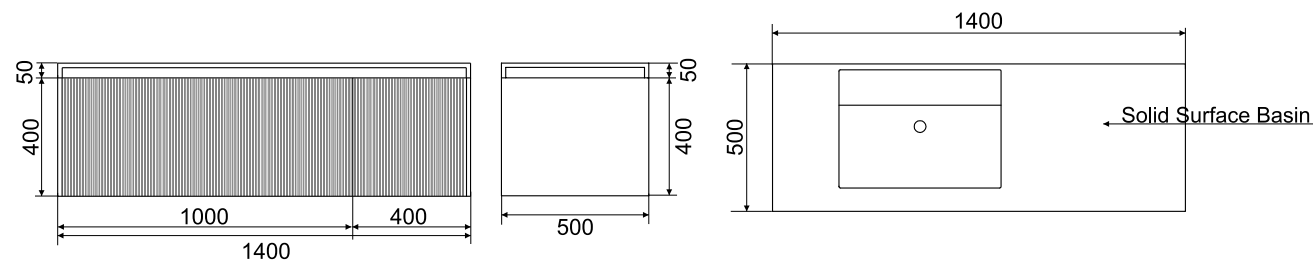

\$149.00

Price:

\$ 3595.00

RIMINI

Range:
Rimini-1500

Description:
Wall hung vanity with 2 drawers
and solid surface basin
Dimensions: 1500 x 495 x 450
Available in 600mm, 800mm, 1000mm,
1200mm, 1400mm and 1500mm