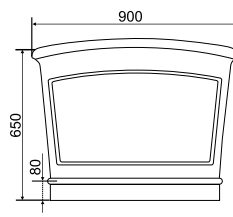

Bath finishes:
Matt Grey

Pop up waste colour options:

Chrome

Included

Material:
Solid Surface

Price:
\$ 4755.00

Range:
Ritz BB32 White

Specifications:
Free standing bath with overflow and pop us waste.
1676 x 900 x 650/750
Weight: 70kg
Capacity: 316L of Champagne