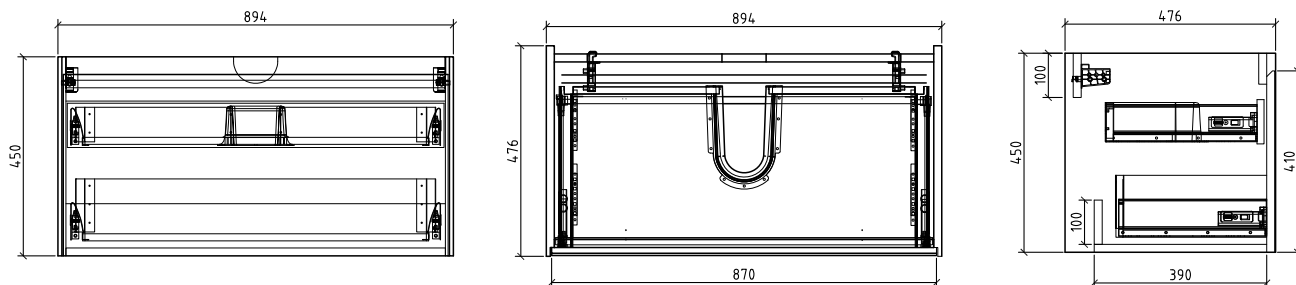

PRADO

Range:
PRD-1200W-GW
PRD-1200W-MO

Description:
European design wall hung vanity with 1 external and 1 inner soft close premium drawers and solid surface basin.
Dimensions: 1200 x 480 x 450
Available in 750mm, 900mm and 1200mm