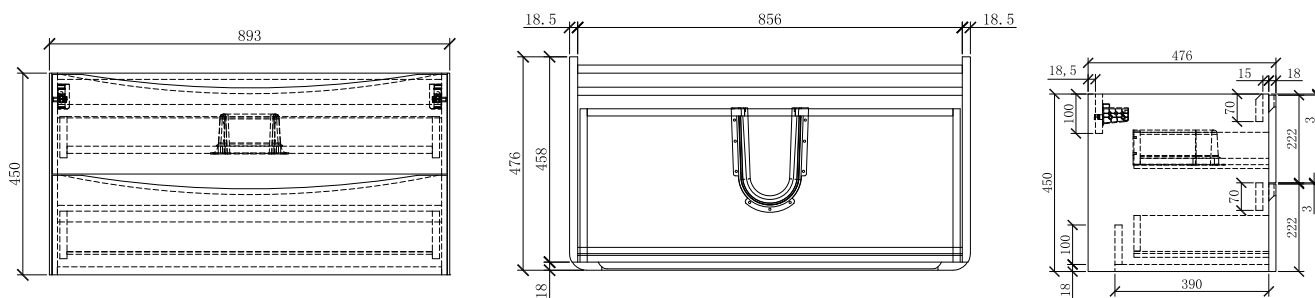

ANCONA

Range:
ANC-900W-GW
ANC-900W-WO
ANC-900W-RW

Description:
European design wall hung vanity
with 2 soft close premium drawers
and solid surface basin.
Dimensions: 900 x 480 x 450
Available in 600mm, 900mm and 1200mm

Vanity finishes:

Specification

- Easyfix installation system
- Full extension soft close drawers
- Solid surface vanity top in gloss with integrated basin and overflow
- Center bowl configuration
- One tap hole option
- Stylish fingerpull recess to open
- White cabinet features matt white interior, white oak cabinet features matching white oak interior and rose wood cabinet features matching rose wood interior
- Chrome plug and waste included

Basin finishes:

Pop up waste colour options:

Chrome	Matt White	Brushed Gun Metal	Matt Black	Brushed Brass	Brushed Nickel
Included	$149.00	$149.00	$149.00	$149.00	$149.00

Price:
$ 1530.00