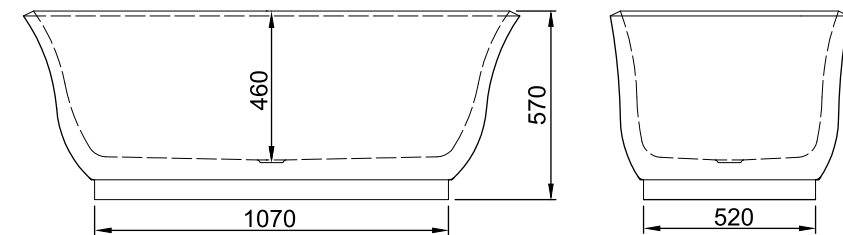

BADEN

Range:
Baden BB2572

Specifications:
Free standing bath with chrome pop up waste included.
1500 x 720 x 560
Weight: 44kg
Capacity: 276L

Bath finishes:

Semi Gloss White

Pop up waste colour options:

Chrome Included	Matt White $149.00	Brushed Gun Metal $149.00
Matt Black $149.00	Brushed Brass $149.00	Brushed Nickel $149.00

Material:
Cast Acrylic (PMMA)

Price:
$ 2740.00