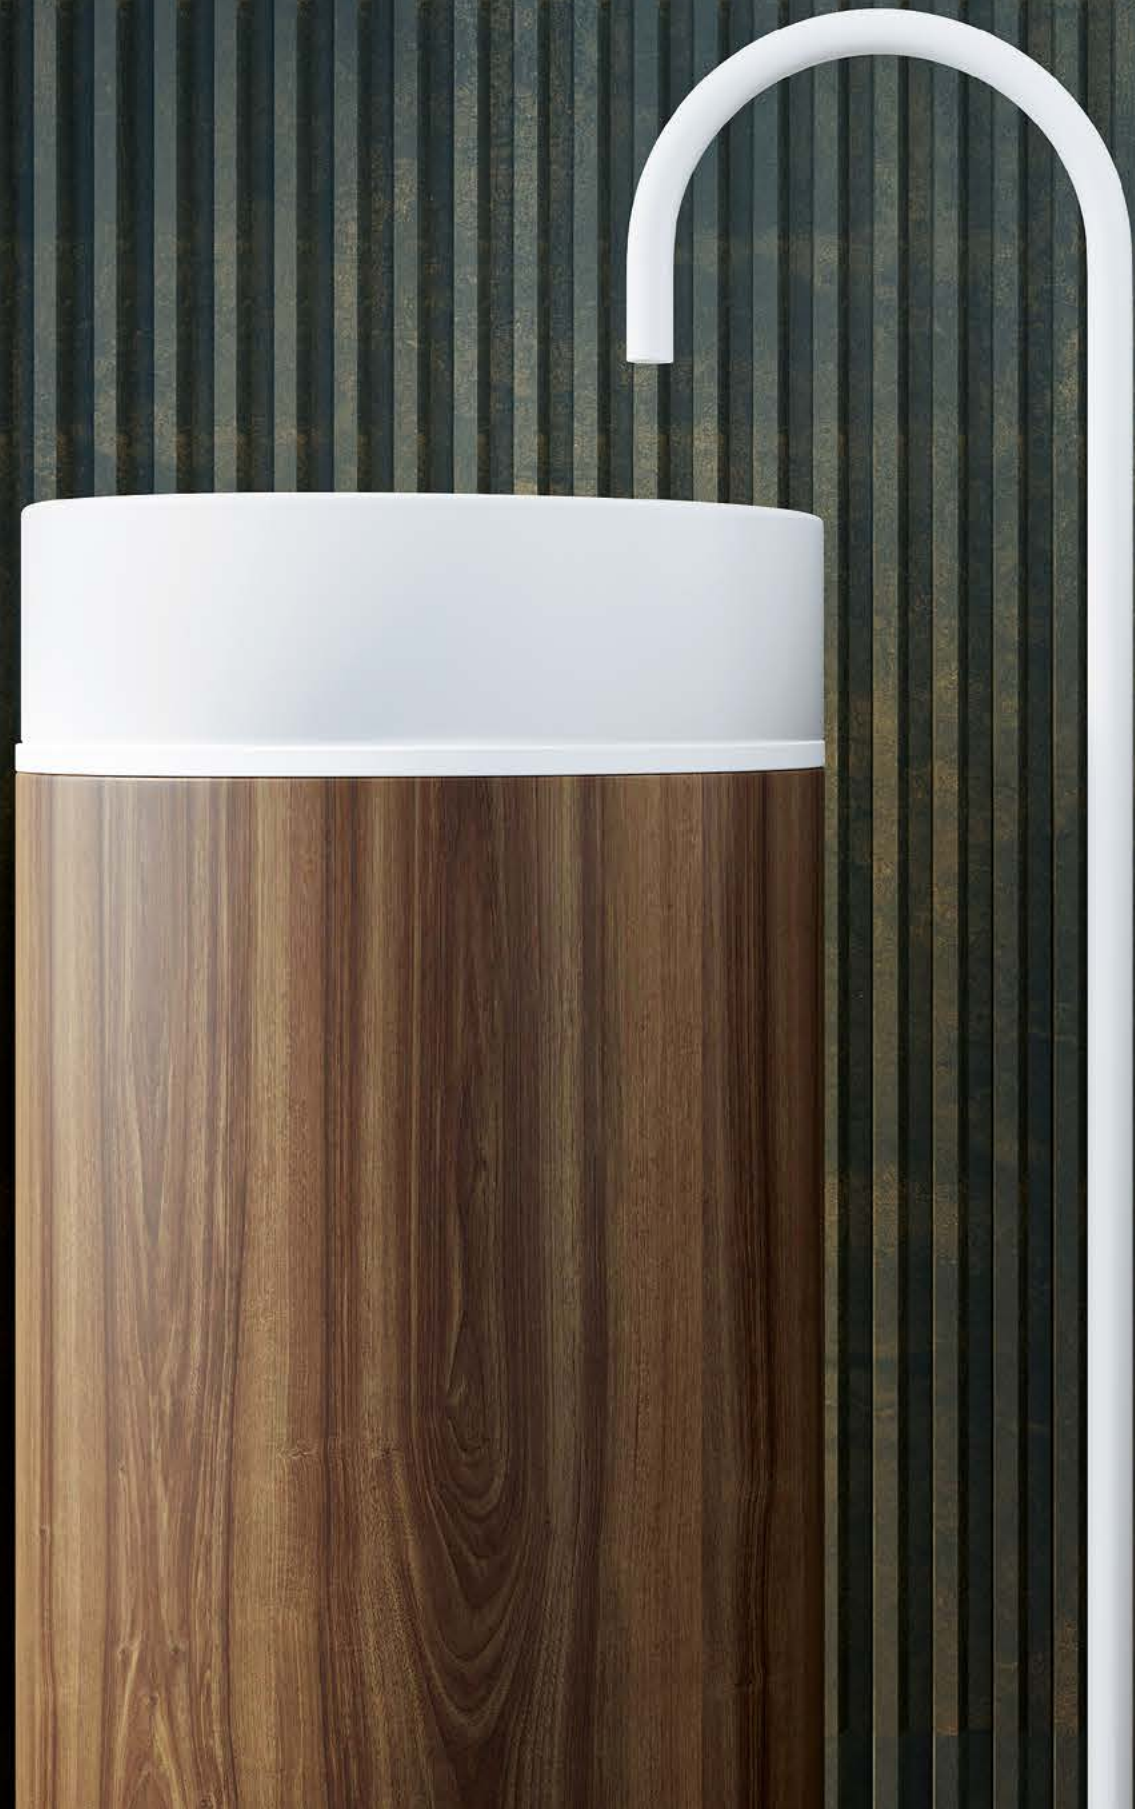

Colour and Finish Basin Colour: Black mist
Pedestal Colour: Matt white

Material Basin: Translucent resin stone
Base: Solid surface

Price:
\$4900.00

Featuring Hilton freestanding basin

Showcasing
Tesoro freestanding basin

Showcasing
Tesoro freestanding basin

Featuring Tesoro freestanding basin

PRODUCT SPECIFICATIONS

Combining the coolness of solid surface and the warmth of wood finish, Tesoro creates a sensation of comfort in the bathroom.