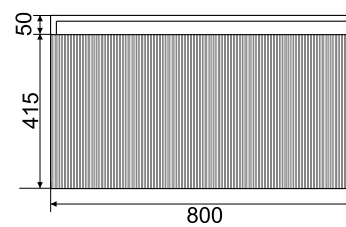

\$ 2410.00

Featuring Rimini 1200 in Potter's Clay

Range:
Rimini-1000

Description:
Wall hung vanity with 1 drawer
and solid surface basin
Dimensions: 990 x 495 x 450
Available in 600mm, 800mm, 1000mm,
1200mm, 1400mm and 1500mm