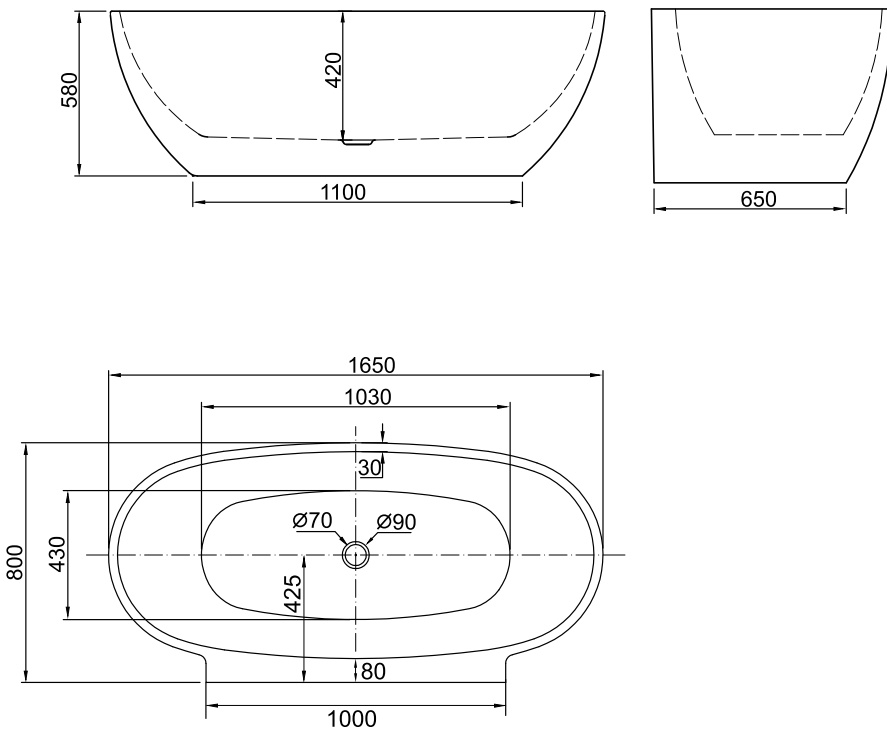

PALERMO

Range:
Palermo BB1618

Specifications:
Free standing bath with chrome pop up waste included.
1650 x 800 x 580
Weight: 44kg
Capacity: 250L

Bath finishes:

Semi Gloss White

Pop up waste colour options:

Chrome Included	Matt White $149.00	Brushed Gun Metal $149.00
Matt Black $149.00	Brushed Brass $149.00	Brushed Nickel $149.00

Material:
Cast Acrylic (PMMA)

Price:
$ 2375.00