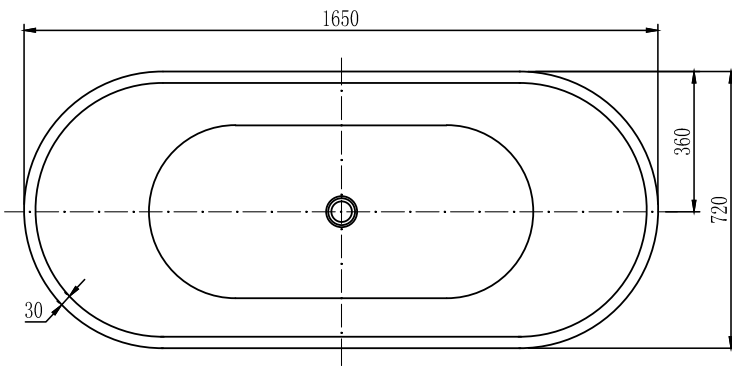

SAPPHIRE BLACK

Range:
Sapphire Black
BB11672B

Specifications:
Free standing bath with chrome pop up waste included.
1650 x 720 x 580
Weight: 50kg
Capacity: 280L

Bath finishes:
Semi Gloss Black

Pop up waste colour options:

Chrome

Included

Matt White

$149.00

Brushed Gun Metal

$149.00

Matt Black

$149.00

Brushed Brass

$149.00

Brushed Nickel

$149.00

Material:
Cast Acrylic (PMMA)

Price:
$ 2490.00