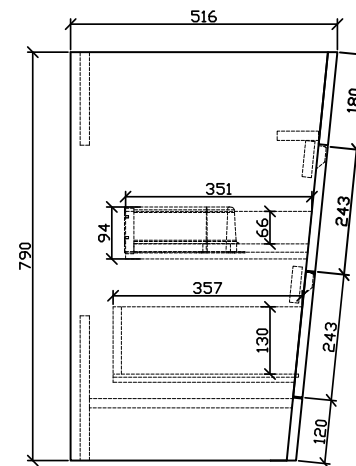

Price:

\$ 1470.00

PIRAMID

Range:
PIR-800-WO

Description:
Popular human body shape inspired floor standing vanity with two soft close drawers and solid surface top.
Dimensions: 800 x 520 x 800
Available in 650mm and 800mm