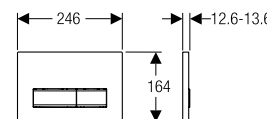

SIGMA 50

Range:

115.788.SD.2