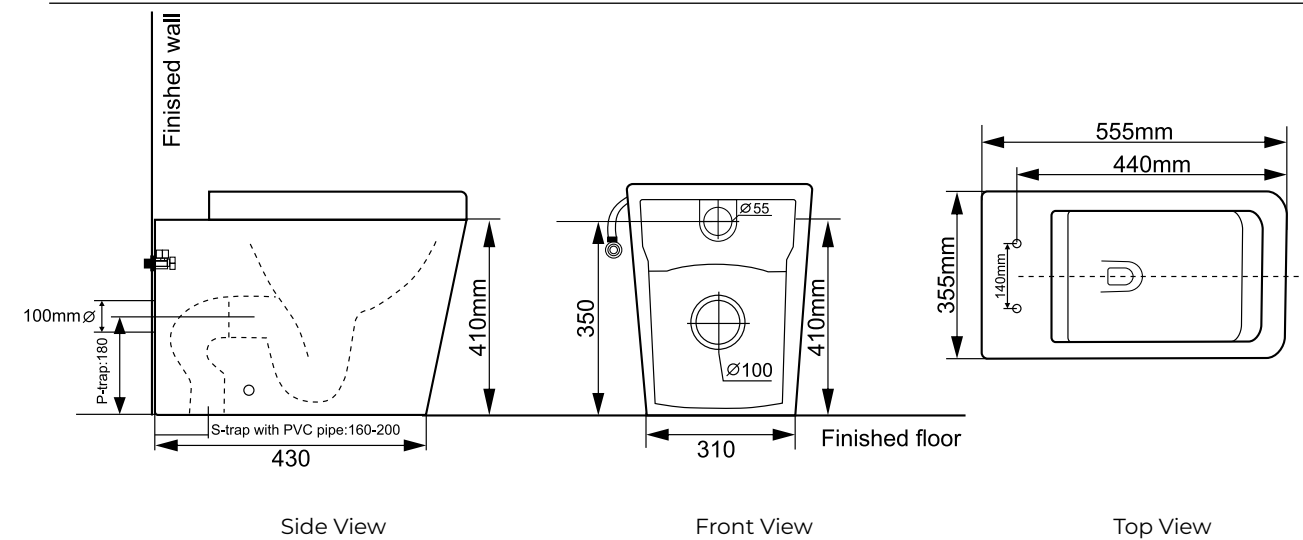

Features:

SOFT CLOSE original TAKE OFF original

Dimension:
555 x 355 x 410

Price:
$ 790.00