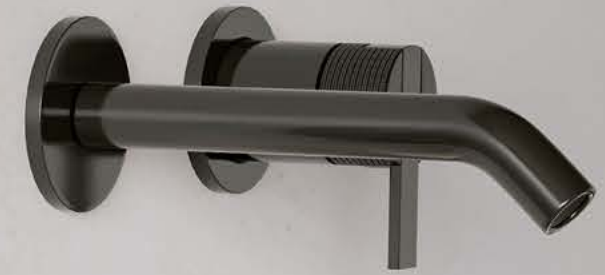

Material Basin: Solid Surface
Pedestal: Veneer

Price:
\$ 4750.00

Featuring Tesoro freestanding basin

Showcasing
Uno

Showcasing
Marcello freestanding basin

Showcasing
Uno

Showcasing
Marcello freestanding basin