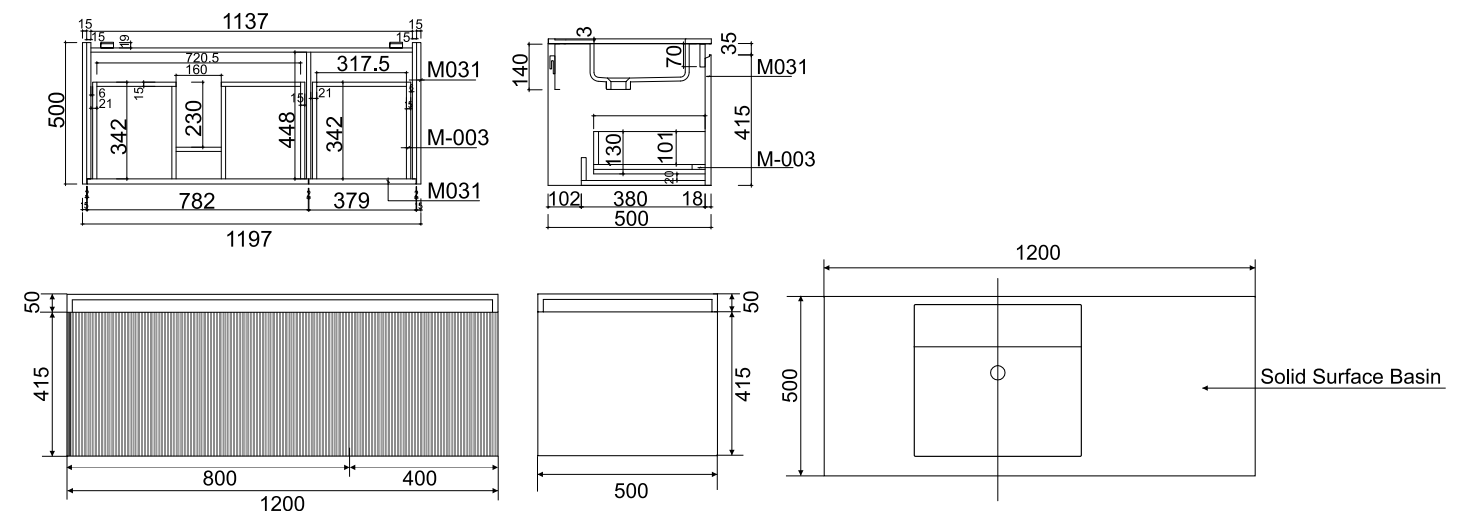

Pop up waste colour options:

Solid surface

Included

Chrome

$149.00

Matt White

$149.00

Brushed Gun Metal

$149.00

Matt Black

$149.00

Brushed Brass (PVD)

$149.00

Brushed Nickel

$149.00

Price:
$ 3090.00