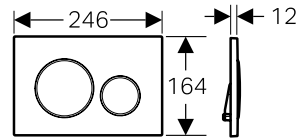

SIGMA 20

PUSH™The BUTTONS™ Chemical Brothers™

Range:

115.882.KH.1

Plate finishes:

115.882.KH.1

Chrome, matt trim
$182.00

115.882.KJ.1

White, chrome trim
$152.00

115.882.KK.1

White, gold trim
$254.00

115.882.KM.1

Black, chrome trim
$182.00

115.882.SN.1

Brushed stainless steel, chrome trim
$351.00

115.889.SN.1

Stainless steel, chrome trim, tamper proof fixing
$351.00

115.882.JQ.1

Matt chrome, chrome trim
$182.00

115.882.16.1

Fingerprint resistant, matt black, black trim
$182.00

115.882.01.1

Fingerprint resistant, matt white, white trim
$182.00

115.882.11.1

White, matt white trim
$182.00