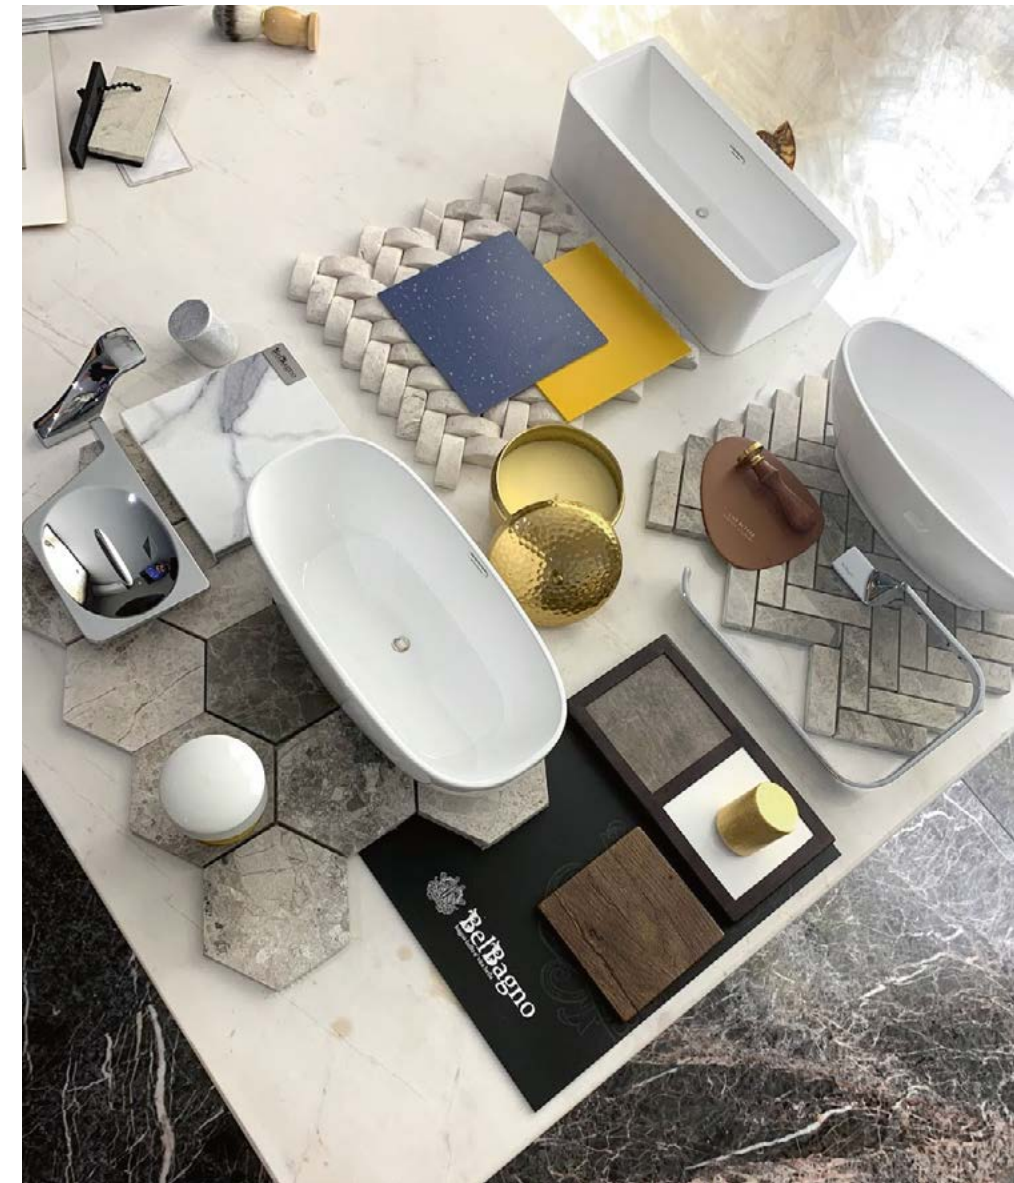

DISTRIBUTION