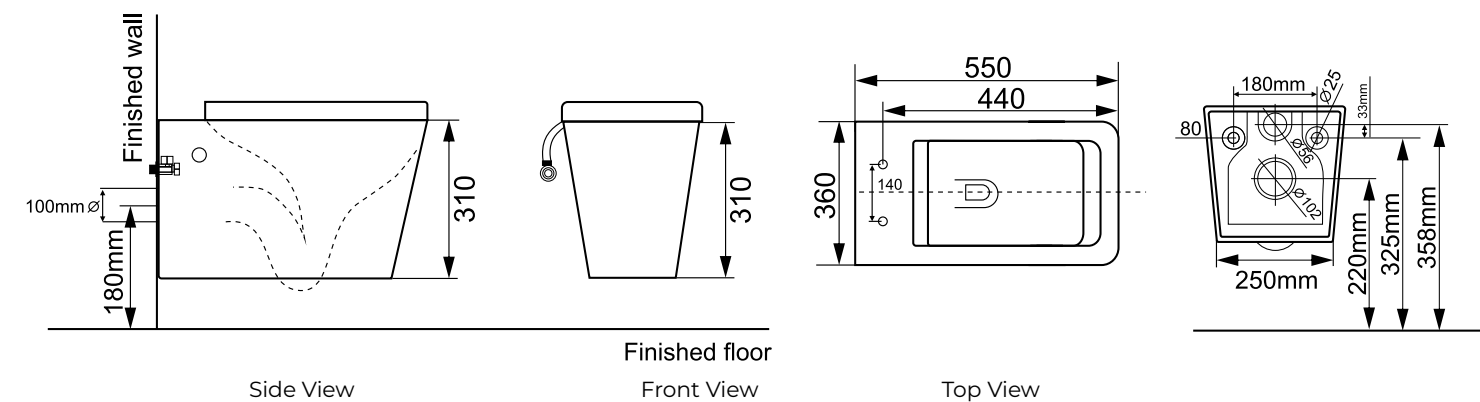

VELLA

Range:
BB829CH

Specifications:

- European design toilet pan with German made soft close seat.
- Thermosetting resin German toilet seat
- Soft close seat with quick release system
- P trap only
- Rimless design
- Nano Glaze surface

Features:

SOFT CLOSE original TAKE OFF original

Dimension:

535 x 360 x 310

Price:

$ 750.00

ARDENTE-R

Range:
BB8360CH

Specifications:

- European design toilet pan with German made soft close seat.
- Thermosetting resin German toilet seat
- Soft close seat with quick release system
- P trap only
- Rimless design
- Nano Glaze surface

Features:

SOFT CLOSE original TAKE OFF original

Dimension:

550 x 360 x 310

Price:

$ 750.00