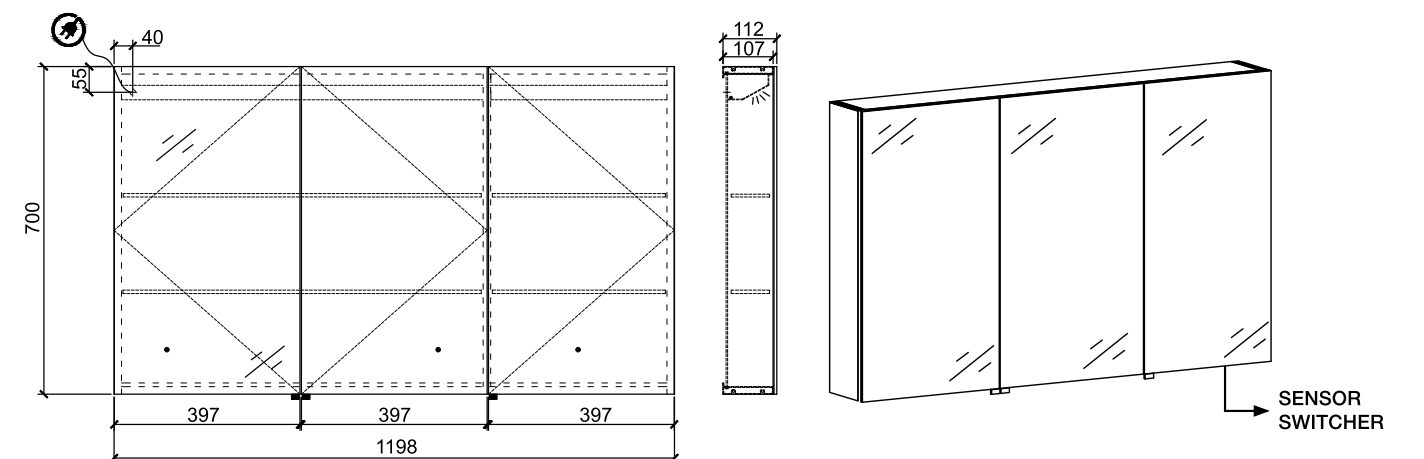

Price:

$ 1340.00