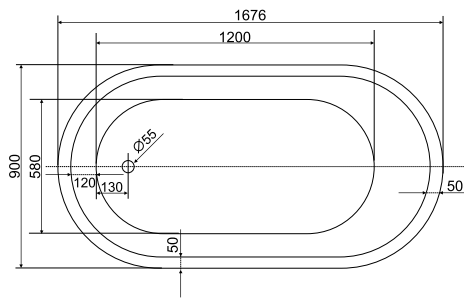

Bath finishes:
Matt Grey

Pop up waste colour options:

Chrome

Included

Material:
Solid Surface

Price:
\$ 4755.00

Range:
Ritz BB32 White

Specifications:
Free standing bath with overflow and pop us waste.
1676 x 900 x 650/750
Weight: 70kg
Capacity: 316L of Champagne