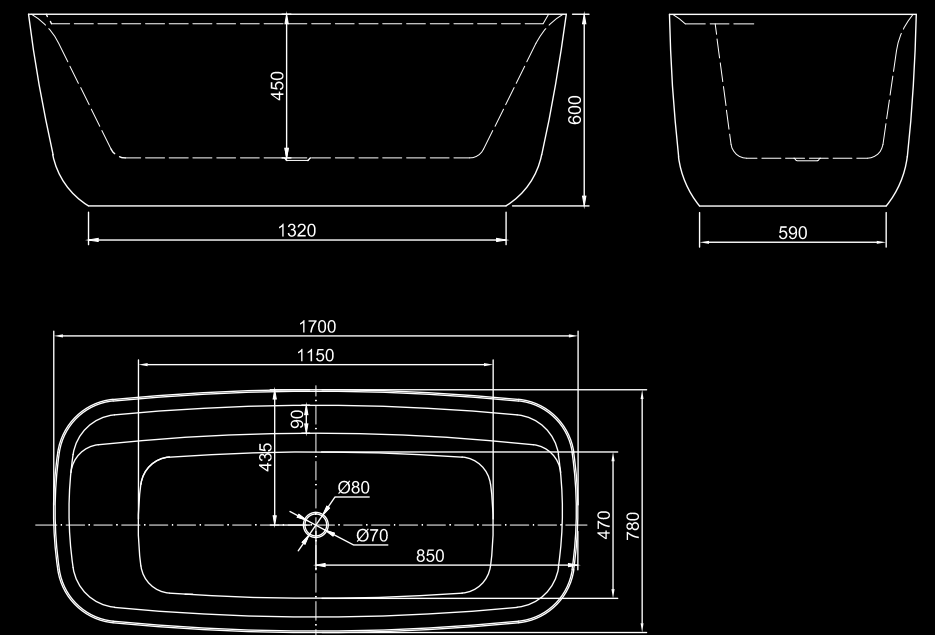

Pop up waste colour options:

Chrome Included	Matt White $149.00	Brushed Gun Metal $149.00
Matt Black $149.00	Brushed Brass $149.00	Brushed Nickel $149.00

Material:
Cast Acrylic (PMMA)

Price:
$ 3100.00