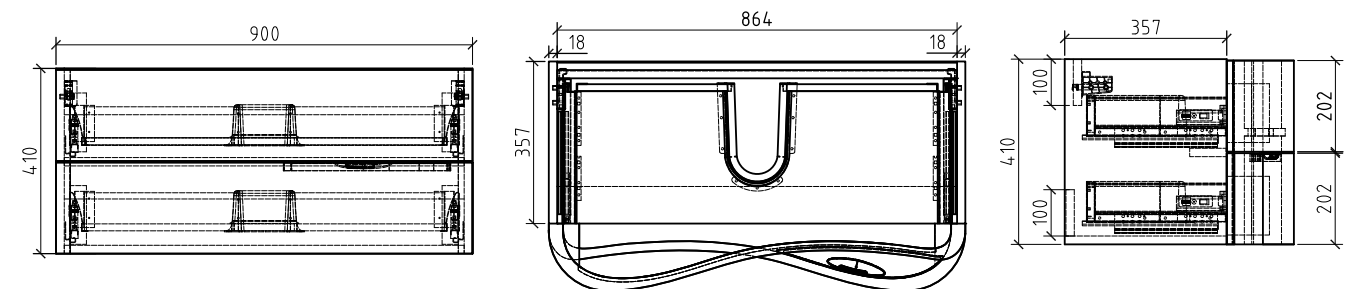

FORMICA II

Range:
FOR-900-W-GW

Description:
Unique wave designed vanity with two soft close drawers and solid surface top.
Dimensions: 900 x 495 x 400

Vanity finishes:

Gloss White

Specification

- Easyfix installation system
- Full extension soft close drawers
- Solid surface vanity top in semi gloss with integrated basin and overflow
- Center bowl configuration
- One tap hole option
- Built-in handles
- Gloss white cabinet features matt white interior
- Chrome plug and waste included

Basin finishes:

Semi Gloss White

Solid Surface

Pop up waste colour options:

Chrome	Matt White	Brushed Gun Metal	Matt Black	Brushed Brass	Brushed Nickel
Included	$149.00	$149.00	$149.00	$149.00	$149.00

Price:
$ 2365.00