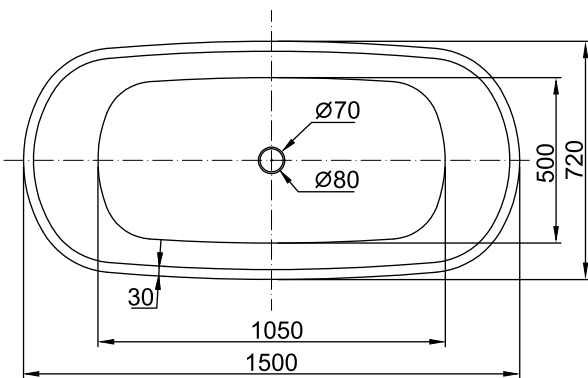

BADEN

Range:
Baden BB2572

Specifications:
Free standing bath with chrome pop up waste included.
1500 x 720 x 560
Weight: 44kg
Capacity: 276L

Bath finishes:

Semi Gloss White

Pop up waste colour options:

Chrome Included	Matt White $149.00	Brushed Gun Metal $149.00
Matt Black $149.00	Brushed Brass $149.00	Brushed Nickel $149.00

Material:
Cast Acrylic (PMMA)

Price:
$ 2740.00