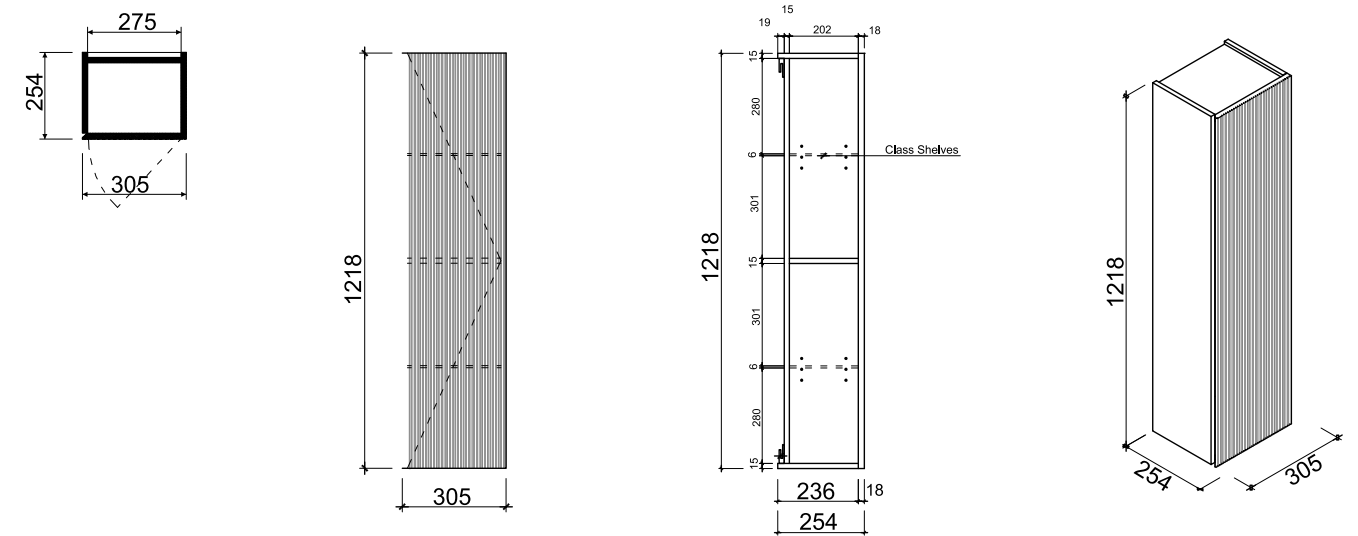

Price:

$ 1545.00