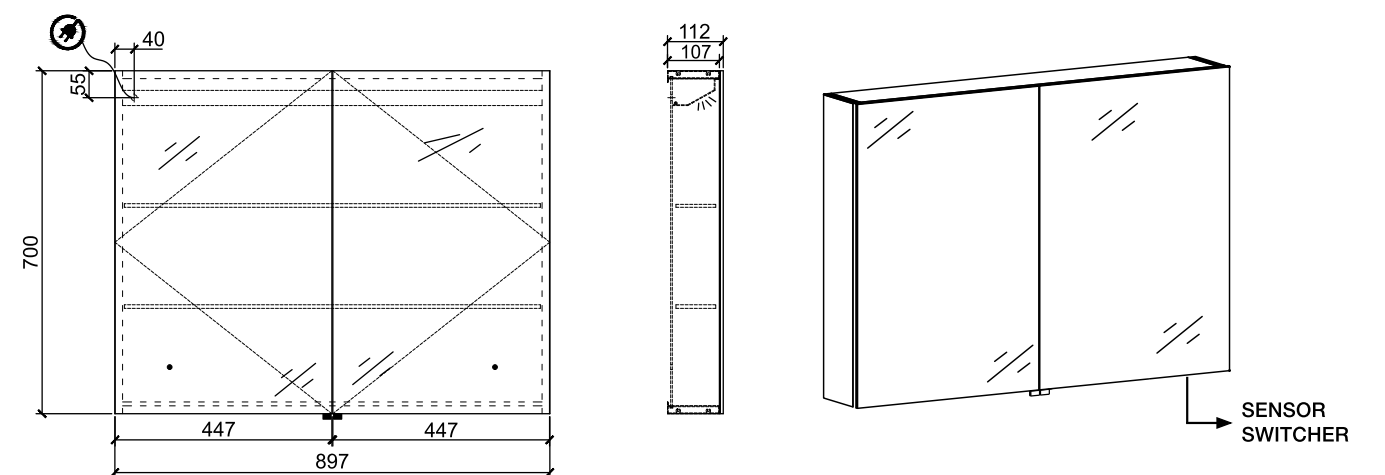

SMART SHAVING CABINET

Range:
SPC-2-900-II

Specifications:

- Made of Anodized Aluminum
- Built-in power point, touch-free sensor switcher (RHS) and LED lights
- Overall dimensions: 900 x 125 x 700
- Includes 2 adjustable glass shelves
- Soft Close swing easy to adjust hinges
- Doors feature frameless double sided mirrors
- IP44 Rating, SAA approved
- Lights: 2 x Internal and 2 x External LED lights with touch free sensor, 220-240V, 50/60Hz
- Cooper free glass
- must be installed no less than 30cm from RHS wall to operate underneath lights

Material:
Exterior finish: Satin Anodized Aluminum
Interior finish: Satin Anodized Aluminum

Price:
$ 1125.00