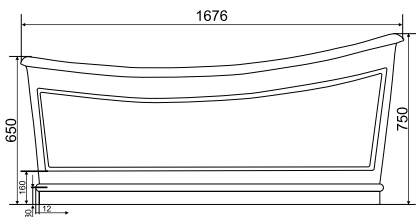

Bath finishes:
Matt Grey

Pop up waste colour options:

Chrome

Included

Material:
Solid Surface

Price:
\$ 4755.00

Range:
Ritz BB32 White

Specifications:
Free standing bath with overflow and pop us waste.
1676 x 900 x 650/750
Weight: 70kg
Capacity: 316L of Champagne