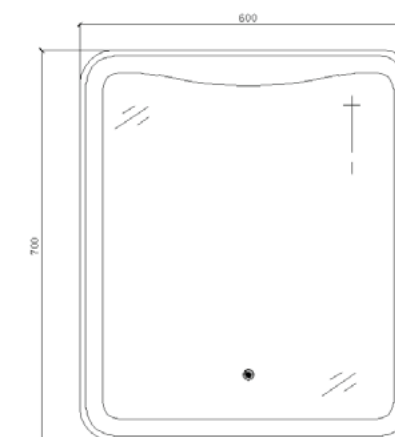

LED MIRROR

Range:
SPC-600-700-LED

Specifications:

- Overall dimensions: 600 x 25 x 700
- IP44 Rating, SAA approved
- Lights: Touch sensor, 220-240V, 50/60Hz
- Cooper free glass

Price:
$ 730.00

Range:
SPC-900-600-LED

Specifications:

- Overall dimensions: 900 x 25 x 600
- IP44 Rating, SAA approved
- Lights: Touch sensor, 220-240V, 50/60Hz
- Cooper free glass

Price:
$ 850.00