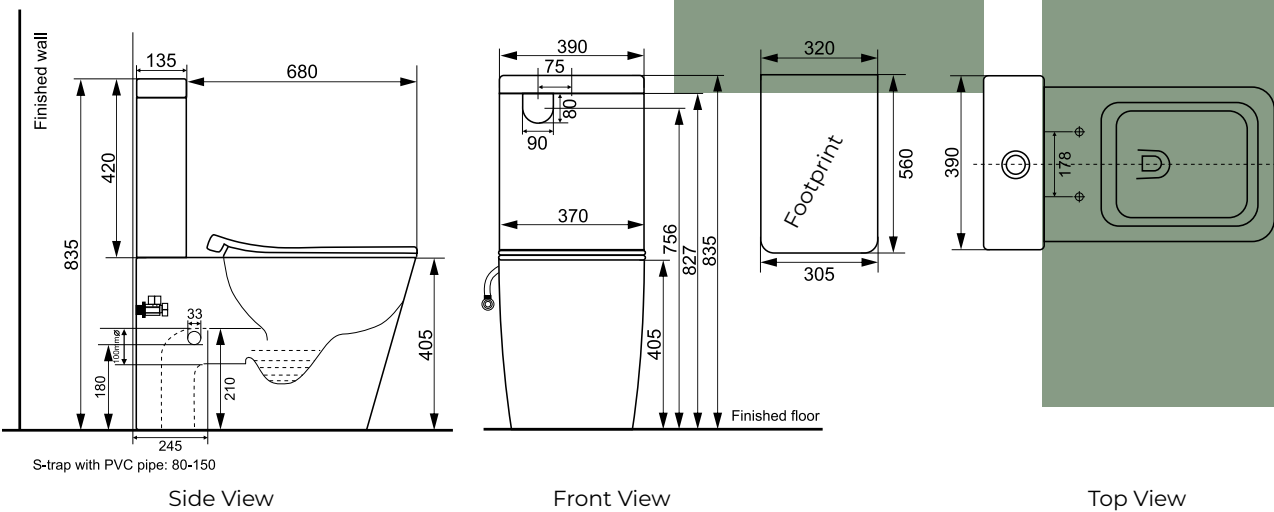

Features:

SOFT CLOSE original TAKE OFF original **GEBERIT**

Dimension:
680 x 390 x 835

Price:
$ 870.00