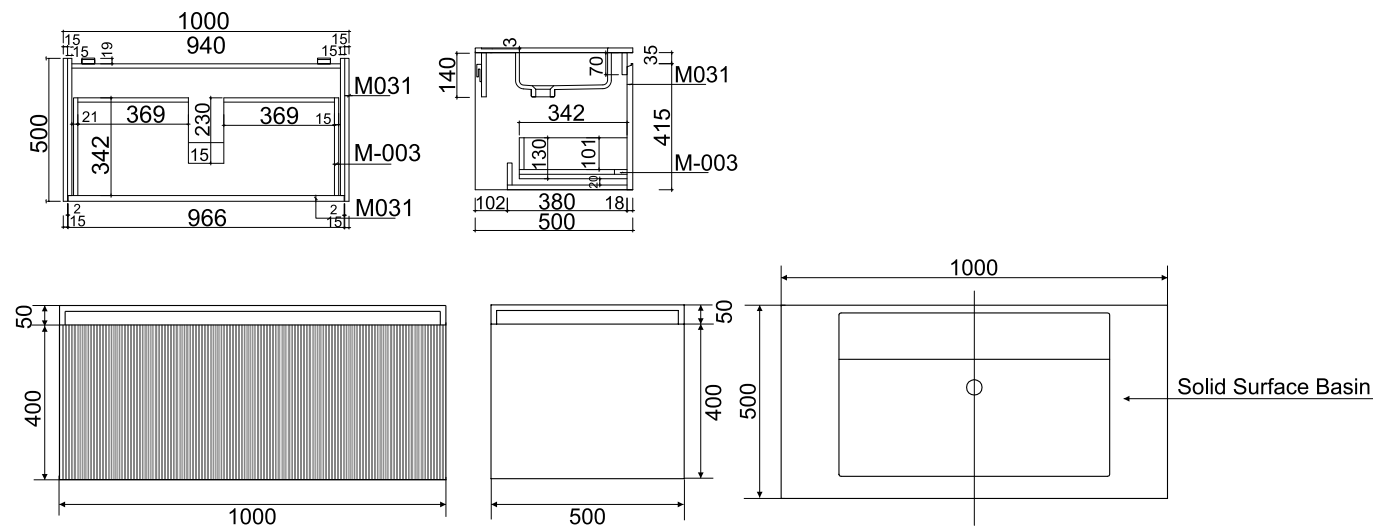

Features Solid Surface White pedestal with translucent resin stone basin. Steel Mounting Brackets - screwed through the floor for added stability.

Size and Dimensions Bowl Capacity: 16 ltr
Width: 400 mm
Height: 860 mm
Plug & Waste Size: 32 mm x 40 mm
Weight: 36 kg

Features Solid Surface White Basin with wooden finish Pedestal. Steel Mounting Brackets screwed through the floor for added stability.

Size and Dimensions Bowl Capacity: 14 ltr
Width: 380 mm
Height: 850 mm
Plug & Waste Size: 32 mm x 40 mm
Weight: 15 kg

Solid Surface single piece White pedestal basin.
Steel Mounting Brackets - screwed through the floor for added stability

Size and Dimensions

Bowl Capacity: 15 ltr
Width: 500 mm
Height: 850 mm + -5 mm
Plug & Waste Size: 32 mm x 40 mm
Weight: 23.7 kg

Price:
\$ 2695.00

Range:
Rimini-1200

Description:
Wall hung vanity with 2 drawers
and solid surface basin
Dimensions: 1190 x 495 x 450
Available in 600mm, 800mm, 1000mm,
1200mm, 1400mm and 1500mm

Vanity finishes: