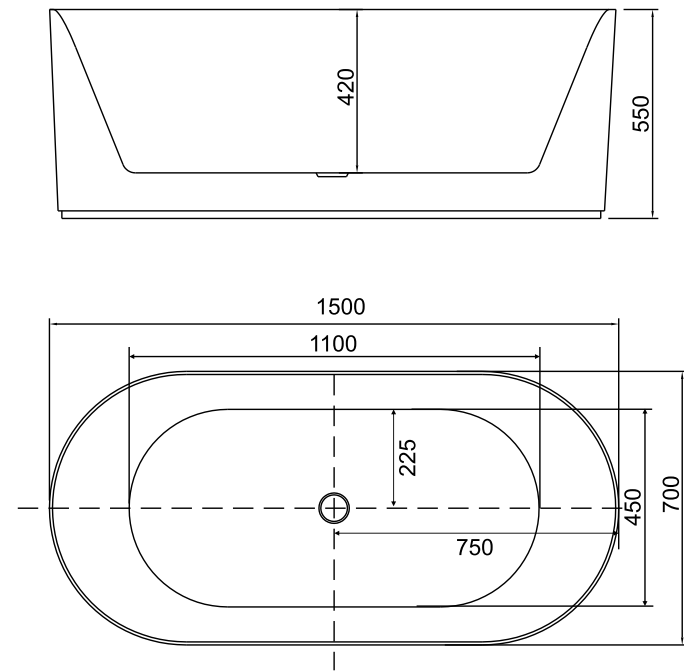

Range:
BB65-BERG-1500-SS

Specifications:
Free standing bath with chrome pop up waste included.
1500 x 700 x 550
Weight: 50kg
Capacity: 230L

Bath finishes:

Pop up waste colour options:

Chrome Included	Matt White $149.00	Brushed Gun Metal $149.00
Matt Black $149.00	Brushed Brass $149.00	Brushed Nickel $149.00

Material:
Cast Acrylic (PMMA)

Price:
$ 3450.00