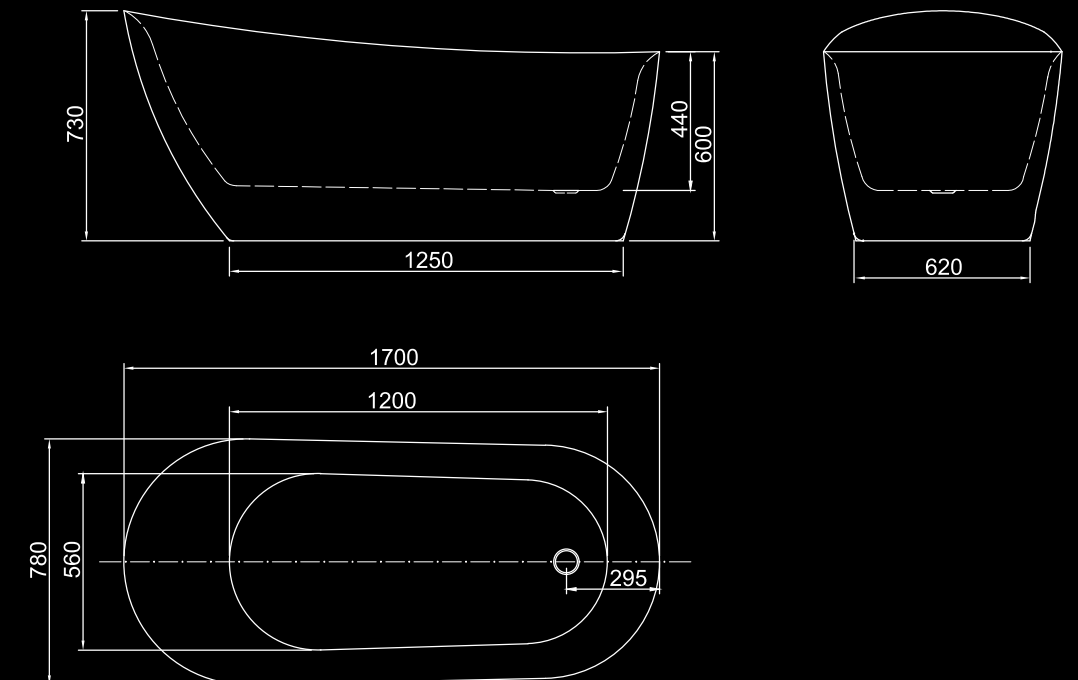

Price:

$ 2545.00