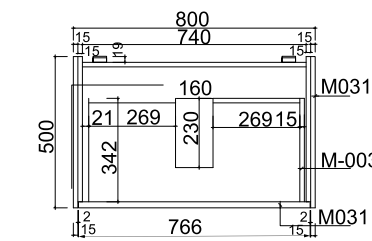

Features Solid Surface White pedestal with translucent resin stone basin. Steel Mounting Brackets - screwed through the floor for added stability.

Size and Dimensions Bowl Capacity: 16 ltr
Width: 400 mm
Height: 860 mm
Plug & Waste Size: 32 mm x 40 mm
Weight: 36 kg

\$ 2410.00

Featuring Rimini 1200 in Potter's Clay

Range:
Rimini-1000

Description:
Wall hung vanity with 1 drawer
and solid surface basin
Dimensions: 990 x 495 x 450
Available in 600mm, 800mm, 1000mm,
1200mm, 1400mm and 1500mm