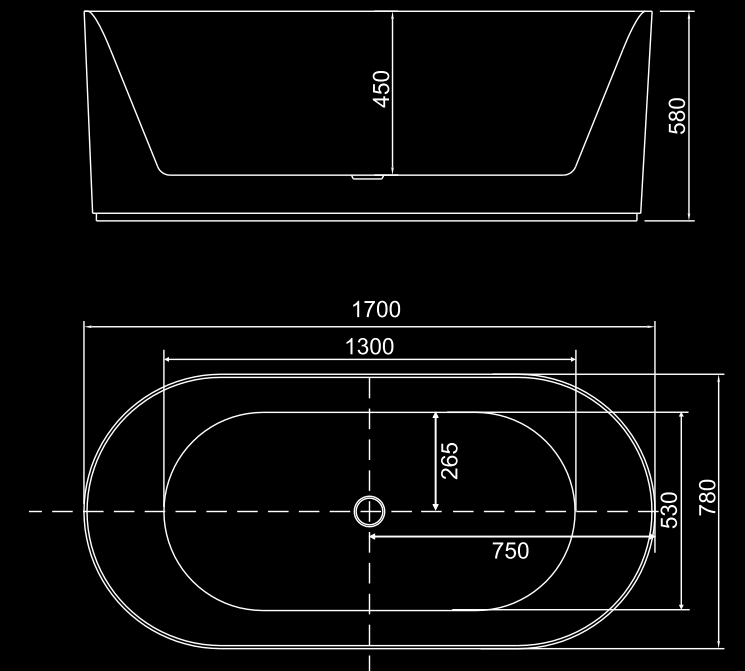

Bath finishes:

Pop up waste colour options:

Chrome Included	Matt White $149.00	Brushed Gun Metal $149.00
Matt Black $149.00	Brushed Brass $149.00	Brushed Nickel $149.00

Material:
Cast Acrylic (PMMA)

Price:
$ 3850.00