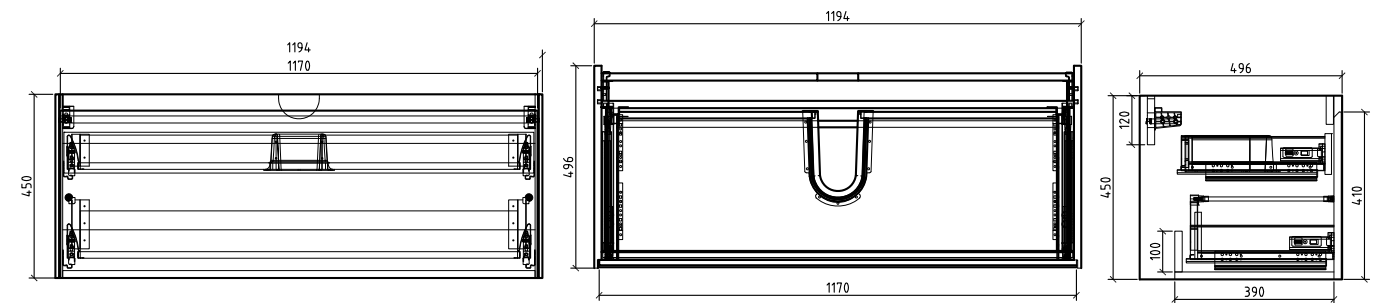

Pop up waste colour options:

Chrome	Matt White	Brushed Gun Metal	Matt Black	Brushed Brass	Brushed Nickel
Included	$149.00	$149.00	$149.00	$149.00	$149.00

Price:
$ 2365.00