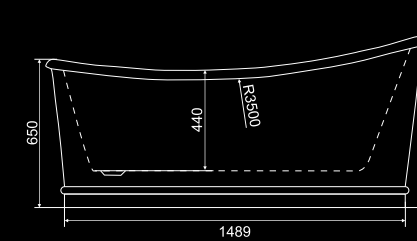

Range:
Ritz BB32 White

Specifications:
Free standing bath with overflow and pop us waste.
1676 x 900 x 650/750
Weight: 70kg
Capacity: 316L of Champagne

Bath finishes:
Matt White

Pop up waste colour options:

Chrome

Included

Material:
Solid Surface

Price:
$ 4185.00