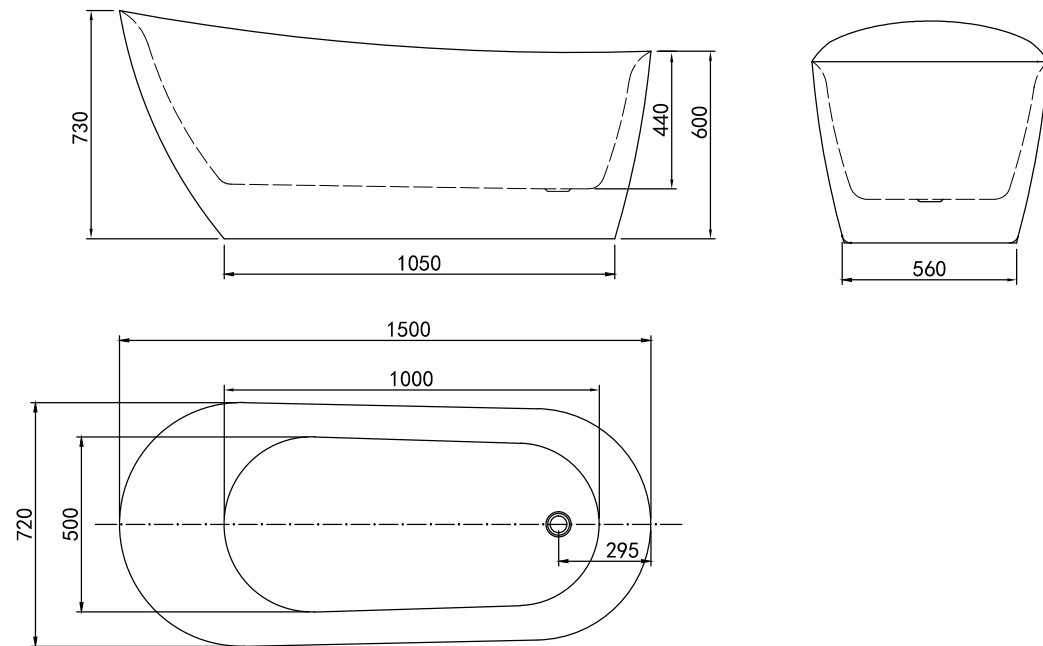

ROMANO

Range:
Romano BB15-1500

Specifications:
Free standing bath with chrome pop up waste included.
1500 x 720 x 710
Weight: 46kg
Capacity: 274L

Bath finishes:

Semi Gloss White

Pop up waste colour options:

Chrome

Included

Matt White

$149.00

Brushed Gun Metal

$149.00

Matt Black

$149.00

Brushed Brass

$149.00

Brushed Nickel

$149.00

Material:

Cast Acrylic (PMMA)

Price:

$ 2490.00