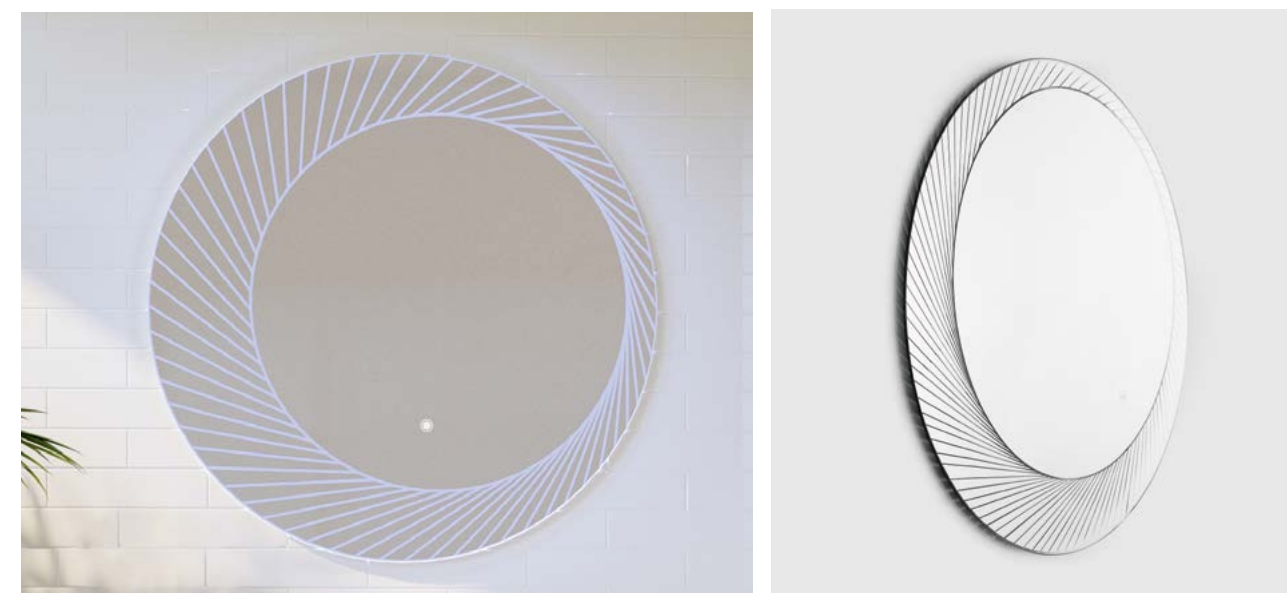

BUCCIANO LED MIRROR

Range:
SPC-800-BUCCIANO-LED

Specifications:
Sophisticated round LED mirror with delicate yet geometric trim, demister and touch sensor operated

- Overall dimensions: 800 x 25 x 800
- IP44 Rating, SAA approved
- Lights: Touch sensor, 220-240V, 50/60Hz
- Cooper free glass
- Demister

Price:
$ 1050.00