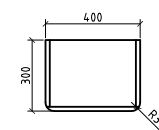

Range:
ANC-1500-WO
ANC-1500-RW
ANC-1500-GW

Description:
European design wall hung side cabinet
with two Blum soft close doors.
Dimensions: 400 x 300 x 1500

Cabinet finishes:

Gloss White

White Oak

Rose Wood

Specification

- Easyfix installation system
- Blum soft close doors
- Stylish fingerpull recess to open
- White cabinet features matt white interior, white oak features matching white oak interior and rose wood features matching rose wood interior

Price:
$ 1100.00