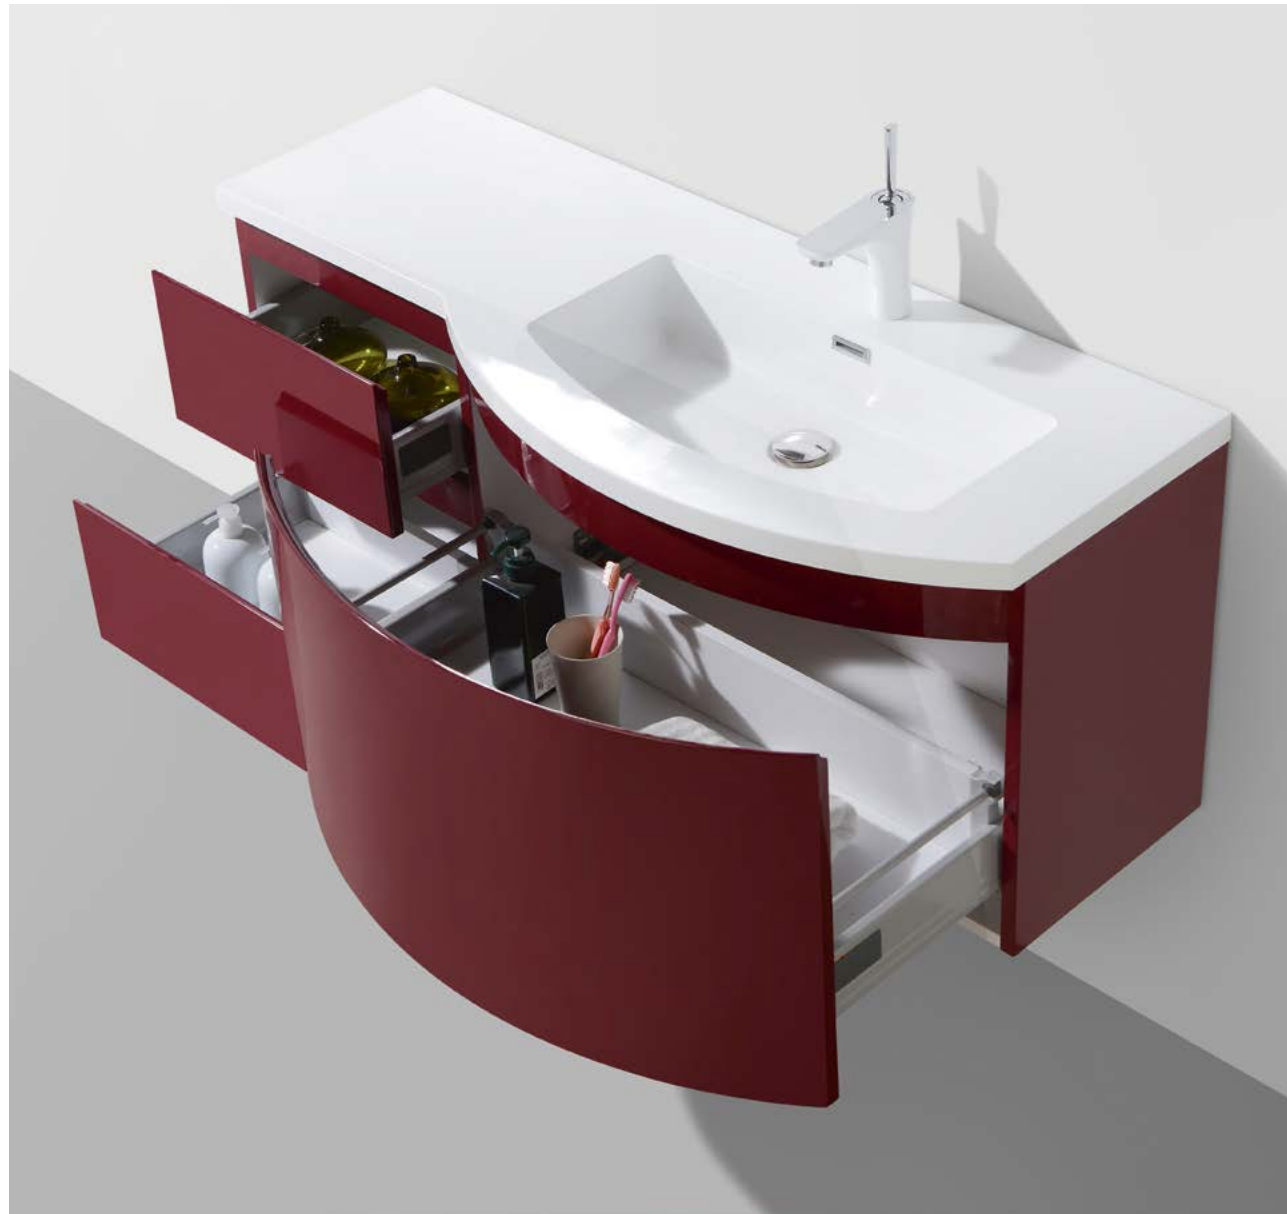

Description:
European design wall hung vanity
with 2 soft close premium drawers
and solid surface basin.
Dimensions: 1200 x 480 x 450
Available in 600mm, 900mm and 1200mm

Vanity finishes:

Specification

- Easyfix installation system
- Full extension soft close drawers
- Solid surface vanity top in gloss with integrated basin and overflow
- Centre bowl configuration
- One tap hole option
- Stylish fingerpull recess to open
- White cabinet features matt white interior, white oak cabinet features matching white oak interior and rose wood cabinet features matching rose wood interior
- Chrome plug and waste included

PROSPERO

Range:
 Pros-1200-L-BU (left)
 Pros-1200-L-GW (left)
 Pros-1200-R-BU (Right)

Description:
 Sophisticated design of the wall hung vanity with gorgeous large drawers and solid surface basin.
 Dimensions: 1200 x 480 x 450