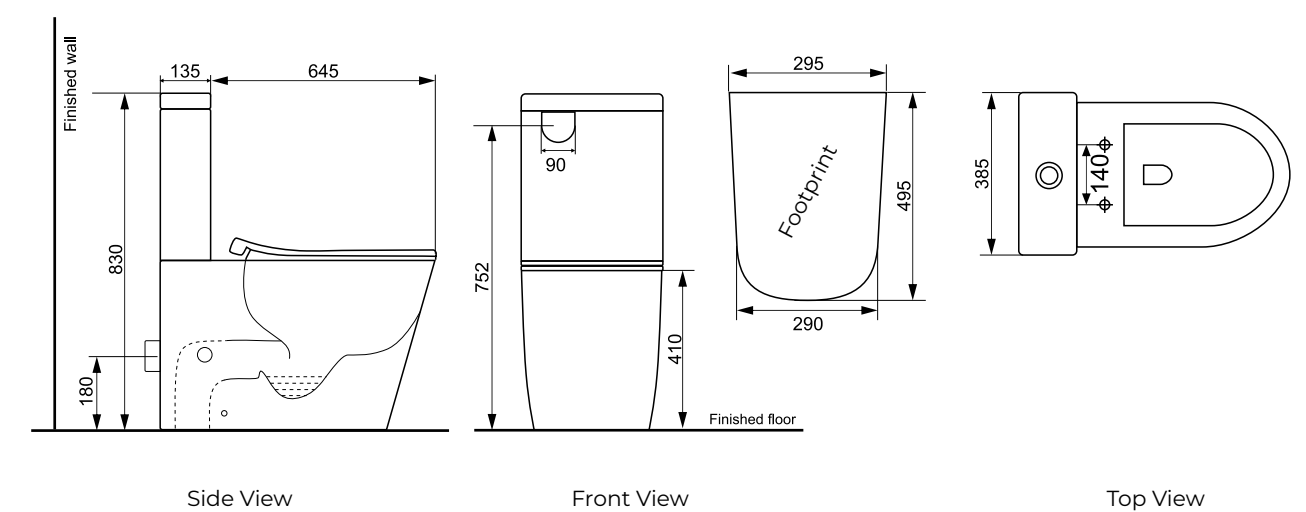

Features:

SOFT CLOSE original TAKE OFF original **GEBERIT**

Dimension:
645 x 385 x 830

Price:
\$ 870.00

MODENA

Range:
BB0155

Specifications:
European design toilet suite with Geberit internals and German made soft close seat.