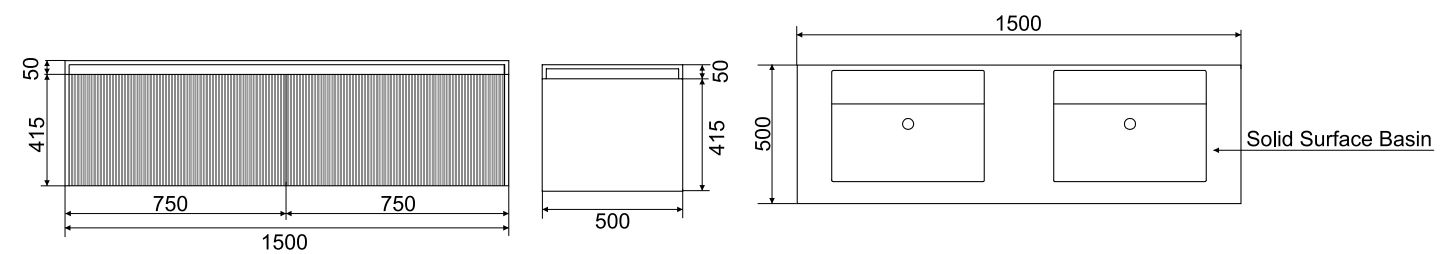

Price:

$ 4060.00