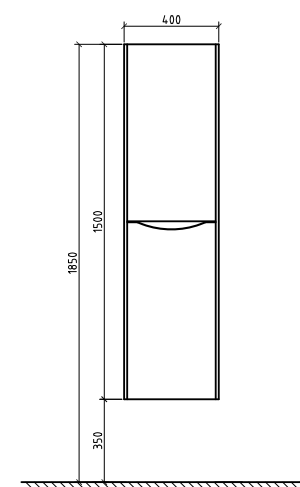

Range:
ANC-1500-WO
ANC-1500-RW
ANC-1500-GW

Description:
European design wall hung side cabinet
with two Blum soft close doors.
Dimensions: 400 x 300 x 1500

Cabinet finishes:

Gloss White

White Oak

Rose Wood

Specification

- Easyfix installation system
- Blum soft close doors
- Stylish fingerpull recess to open
- White cabinet features matt white interior, white oak features matching white oak interior and rose wood features matching rose wood interior

Price:
$ 1100.00