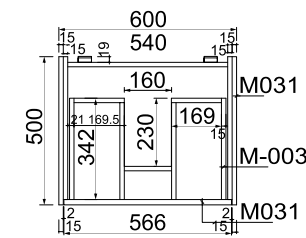

Range:
Rimini-600

Description:
Wall hung vanity with 1 drawer and solid surface basin
Dimensions: 590 x 495 x 450
Available in 600mm, 800mm, 1000mm, 1200mm, 1400mm and 1500mm

Vanity finishes:

Rain Forest

Potter's Clay

Specification

- Premium Soft Close runners
- Full extension drawer runners
- Thin Cultured marble basin, no tap hole configuration
- Requires 32 mm waste with overflow
- Smart inner drawer

Basin finishes:

Matt White

Solid Surface

Pop up waste colour options:

Solid surface

Included

Chrome

$149.00

Matt White

$149.00

Brushed Gun Metal

$149.00

Matt Black

$149.00

Brushed Brass (PVD)

$149.00

Brushed Nickel

$149.00

Price:

$ 2000.00