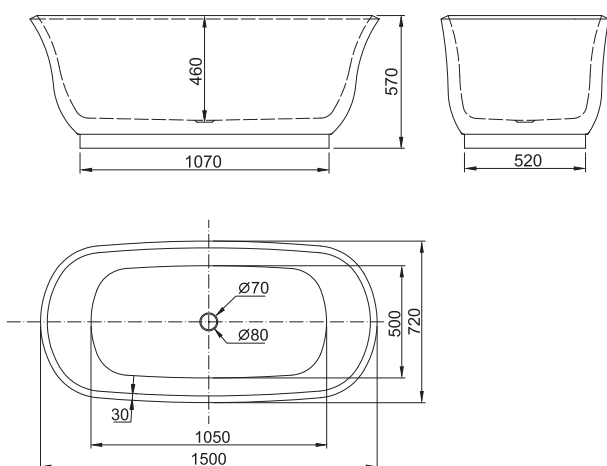

CREATE YOUR LOOK

The Baden acrylic bath blends form and function seamlessly. Its sleek lines and exquisite craftsmanship redefine the art of bathing, transforming your bathroom into a runway of style. It comes in two sizes, made of Cast Acrylic (PMMA) with semi gloss white finish.