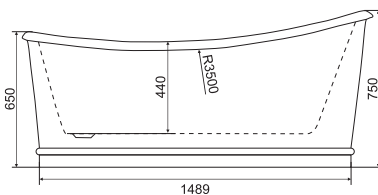

CREATE YOUR LOOK

Ritz bat is crafted from solid surface material for a luxurious touch. With a chic matt finish, it comes in two sophisticated colours: Matt Grey and Matt White.