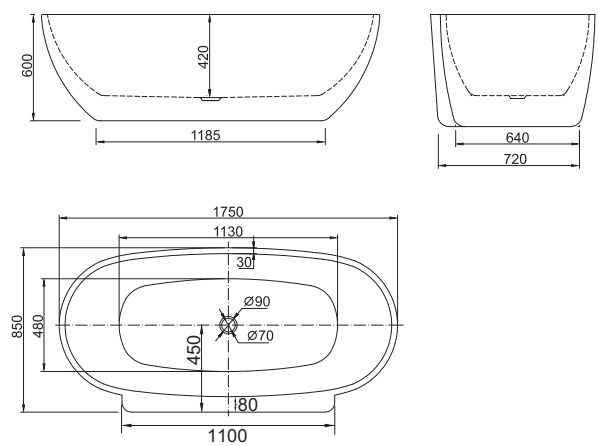

CREATE YOUR LOOK

Palermo bath available in two sizes, effortlessly transforming from a free-standing centrepiece to a chic back-to-wall design. Crafted from durable CastAcrylic (PMMA) it has a semi-gloss white finish.