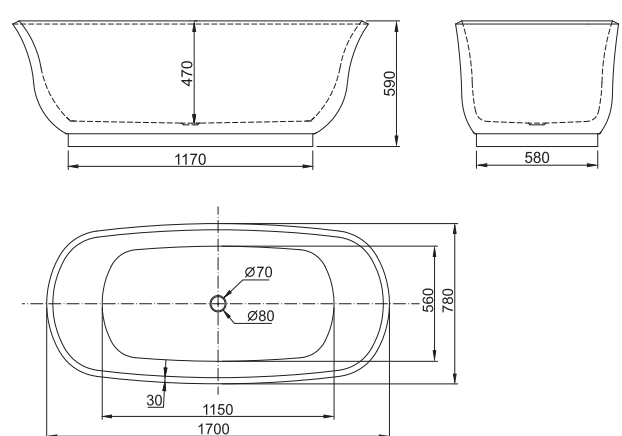

CREATE YOUR LOOK

The Baden acrylic bath blends form and function seamlessly. Its sleek lines and exquisite craftsmanship redefine the art of bathing, transforming your bathroom into a runway of style. It comes in two sizes, made of Cast Acrylic (PMMA) with semi gloss white finish.