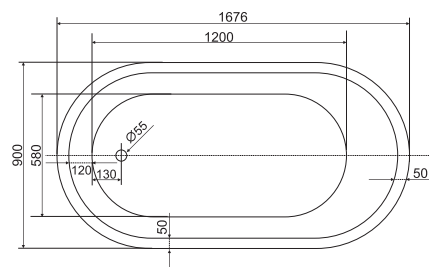

CREATE YOUR LOOK

Ritz bat is crafted from solid surface material for a luxurious touch. With a chic matt finish, it comes in two sophisticated colours: Matt Grey and Matt White.