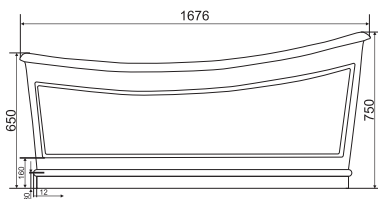

CREATE YOUR LOOK

Ritz bat is crafted from solid surface material for a luxurious touch. With a chic matt finish, it comes in two sophisticated colours: Matt Grey and Matt White.