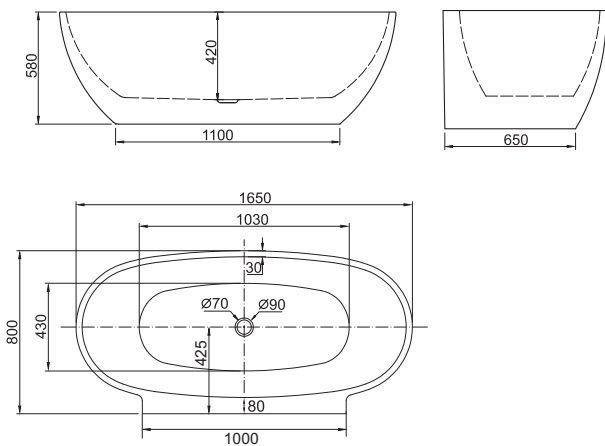

CREATE YOUR LOOK

Palermo bath available in two sizes, effortlessly transforming from a free-standing centrepiece to a chic back-to-wall design. Crafted from durable CastAcrylic (PMMA) it has a semi-gloss white finish.