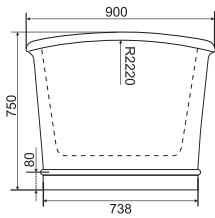

CREATE YOUR LOOK

Ritz bat is crafted from solid surface material for a luxurious touch. With a chic matt finish, it comes in two sophisticated colours: Matt Grey and Matt White.