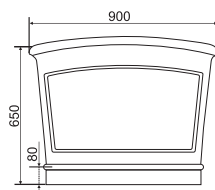

CREATE YOUR LOOK

Ritz bat is crafted from solid surface material for a luxurious touch. With a chic matt finish, it comes in two sophisticated colours: Matt Grey and Matt White.