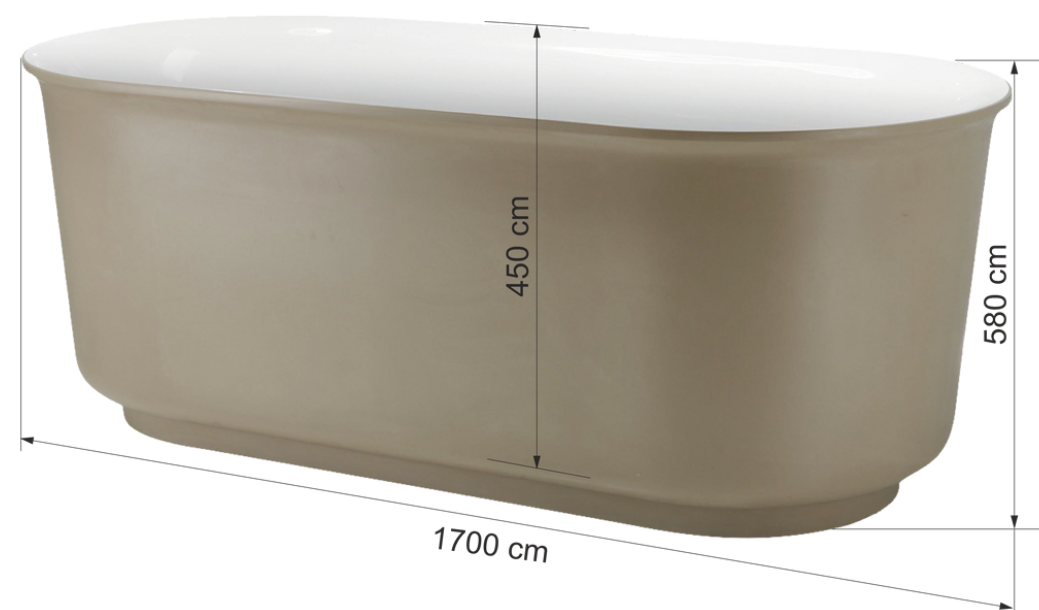

belbagno.com.au

Size and Dimensions

Capacity	230 ltr/ 260 ltr
Sizes	1500mm/ 1700mm
Dimensions	1500 x 700 x 550/ 1700 x 780 x 580
Plug & Waste Size	32 mm x 40 mm
Weight	50 kg/ 52 kg

Material

Exterior	Solid Surface
Interior	Sanitary Grade Cast Acrylic (PMMA)

Code and Price

1500mm	BB65-BERG-1500-SS	RRP $ 3450.00 incl GST
1700mm	BB65-BERG-1700-SS	RRP $ 3850.00 incl GST

Inclusions and exclusions

Plug & Waste	Included
Overflow	No overflow

Colour and finish

Exterior colour	Soft Sand
Interior colour	White
Exterior finish	Matt
Interior finish	Semi Gloss white

**THE BERG
BATH
IN FOCUS**