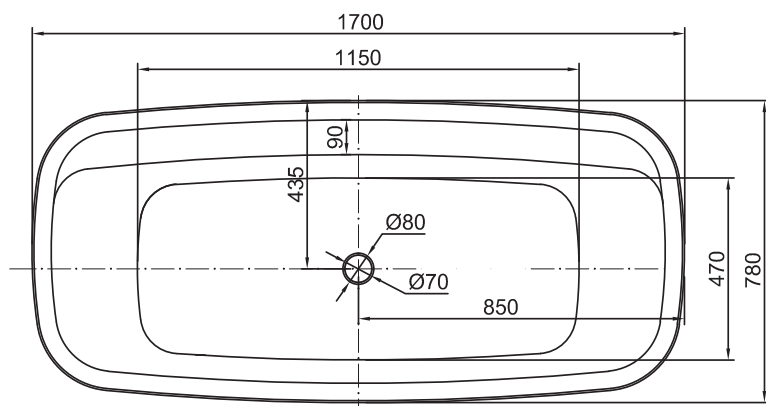

BelBagno
bella bagni e' vita bella

Disegno Italiano
www.belbagno.com.au

TERRICCIO

1700x780x600

BelBagno Code
BB5578

210L
Capacity

51KG
Bath weight

5 YEARS
WARRANTY