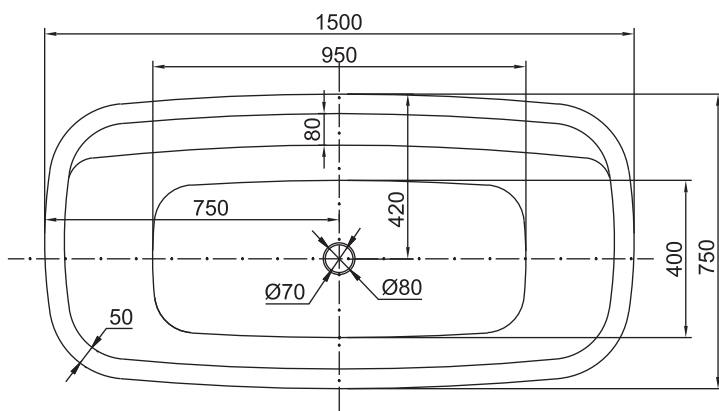

BelBagno
bella bagni e' vita bella

Disegno Italiano
www.belbagnio.com.au

TERRICCIO

1500x750x580

BelBagno Code
BB5572

180L
Capacity

43KG
Bath weight

5 YEARS
WARRANTY