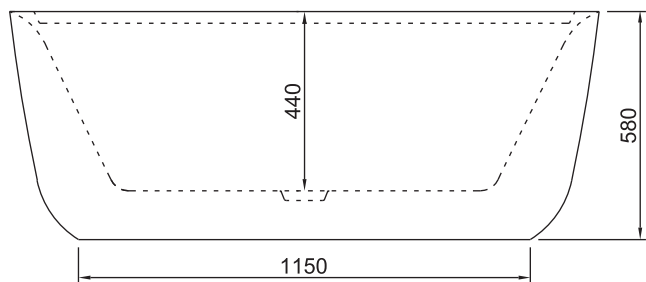

BelBagno
bella bagni e' vita bella

Disegno Italiano
www.belbagnio.com.au

TERRICCIO

1500x750x580

BelBagno Code
BB5572

180L
Capacity

43KG
Bath weight

5 YEARS
WARRANTY