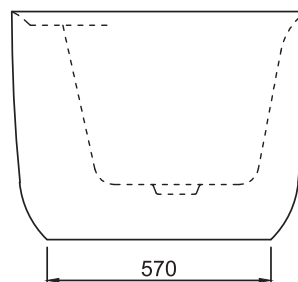

BelBagno
bella bagni e' vita bella

Disegno Italiano
www.belbagnio.com.au

TERRICCIO

1500x750x580

BelBagno Code
BB5572

180L
Capacity

43KG
Bath weight

5 YEARS
WARRANTY