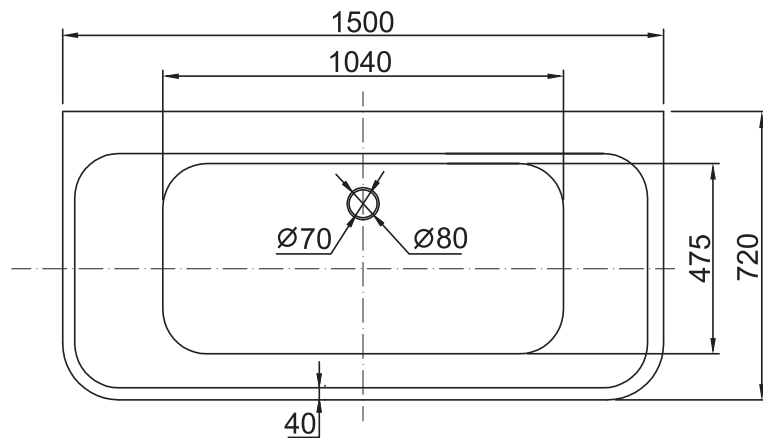

## ALTO BATH 1500x720x560

BelBagno Code  
BB52-1500

**280L**  
Capacity

**46KG**  
Bath weight

**5 YEARS**  
WARRANTY