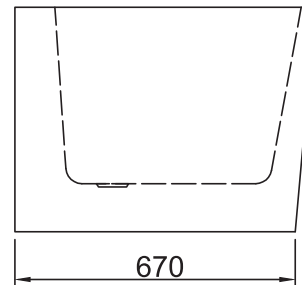

## ALTO BATH 1500x720x560

BelBagno Code  
BB52-1500

**280L**  
Capacity

**46KG**  
Bath weight

**5 YEARS**  
WARRANTY