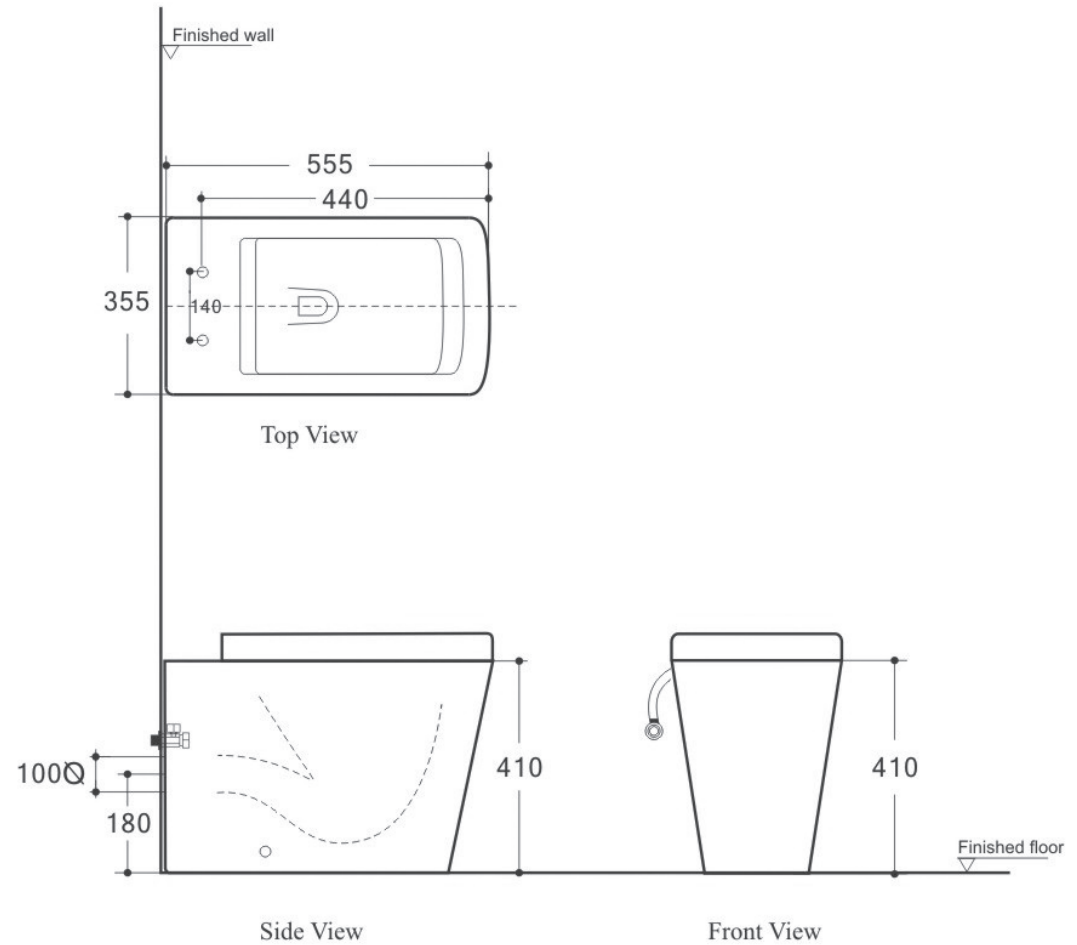

BelBagno
bagno bello e' vita bella

WALL FACED PANS
ARDENTE-R

WALL FACED PANS ARDENTE-R

■ GEBERIT

B8360CHR
555x355x410

FEATURES:

- WATER INLET: Rear Inlet
- COLOUR: White
- SEAT COVER: UF Heavy Duty
- SEAT COVER HINGES: Quick-Release
- PAN FIXING: Floor screw
- PAN TYPE: Rimless
- CERAMIC COATING: Nano Glaze